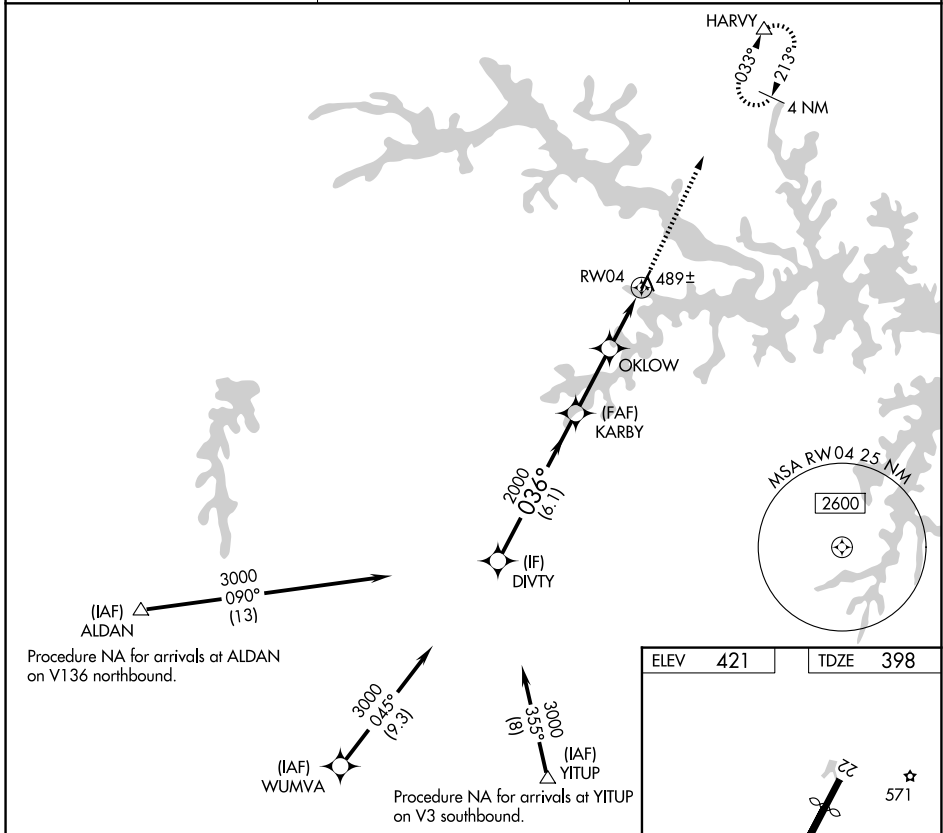

APP CRS 036°	Rwy Ldg TDZE Apt Elev	4007 398 421
------------------------	-----------------------------	---

RNAV (GPS) RWY 4

LAKE COUNTRY RGNL (W63)

RNP APCH - GPS.	MISSED APPROACH: Climb to 900 then climb to 3000 direct HARVY and hold, continue climb-in-hold.
<p>▼ Rwy 4 helicopter visibility reduction below 1 SM NA. When local altimeter setting not received, use CXE altimeter setting and increase all MDA 40 feet. Procedure NA at night.</p> <p>▲</p>	

AWOS-3 118.225	WASHINGTON CENTER 118.75 377.1	CTAF 122.9
--------------------------	--	----------------------

	DIVTY	KARBY	OKLOW	RW04	HARVY
	3000	2000	1200	900	3000
	036°	3.00° TCH 40			△
	6.1 NM	2.5 NM	2.5 NM		
CATEGORY	A	B	C	D	
LNVA MDA	740-1	342 (400-1)		NA	
CIRCLING	920-1 499 (500-1)	980-1 559 (600-1)		NA	

NE-3, 19 MAR 2026 to 16 APR 2026

NE-3, 19 MAR 2026 to 16 APR 2026