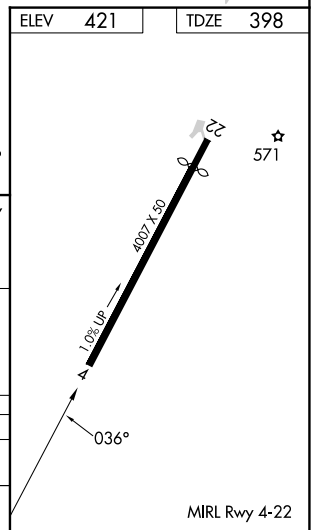

APP CRS 036°	Rwy Ldg TDZE Apt Elev	4007 398 421
------------------------	-----------------------------	---

RNAV (GPS) RWY 4

LAKE COUNTRY RGNL (W63)

RNP APCH - GPS.	MISSED APPROACH: Climb to 900 then climb to 3000 direct HARVY and hold, continue climb-in-hold.
<p>▼ Rwy 4 helicopter visibility reduction below 1 SM NA. When local altimeter setting not received, use CXE altimeter setting and increase all MDA 40 feet. Procedure NA at night.</p> <p>▲</p>	

AWOS-3 118.225	WASHINGTON CENTER 118.75 377.1	CTAF 122.9
--------------------------	--	----------------------

	DIVTY	KARBY	OKLOW	RW04	HARVY
	3000	2000	1200	900	3000
	036°	3.00° TCH 40			△
	6.1 NM	2.5 NM	2.5 NM		
CATEGORY	A	B	C	D	
LNVA MDA	740-1	342 (400-1)		NA	
CIRCLING	920-1 499 (500-1)	980-1 559 (600-1)		NA	