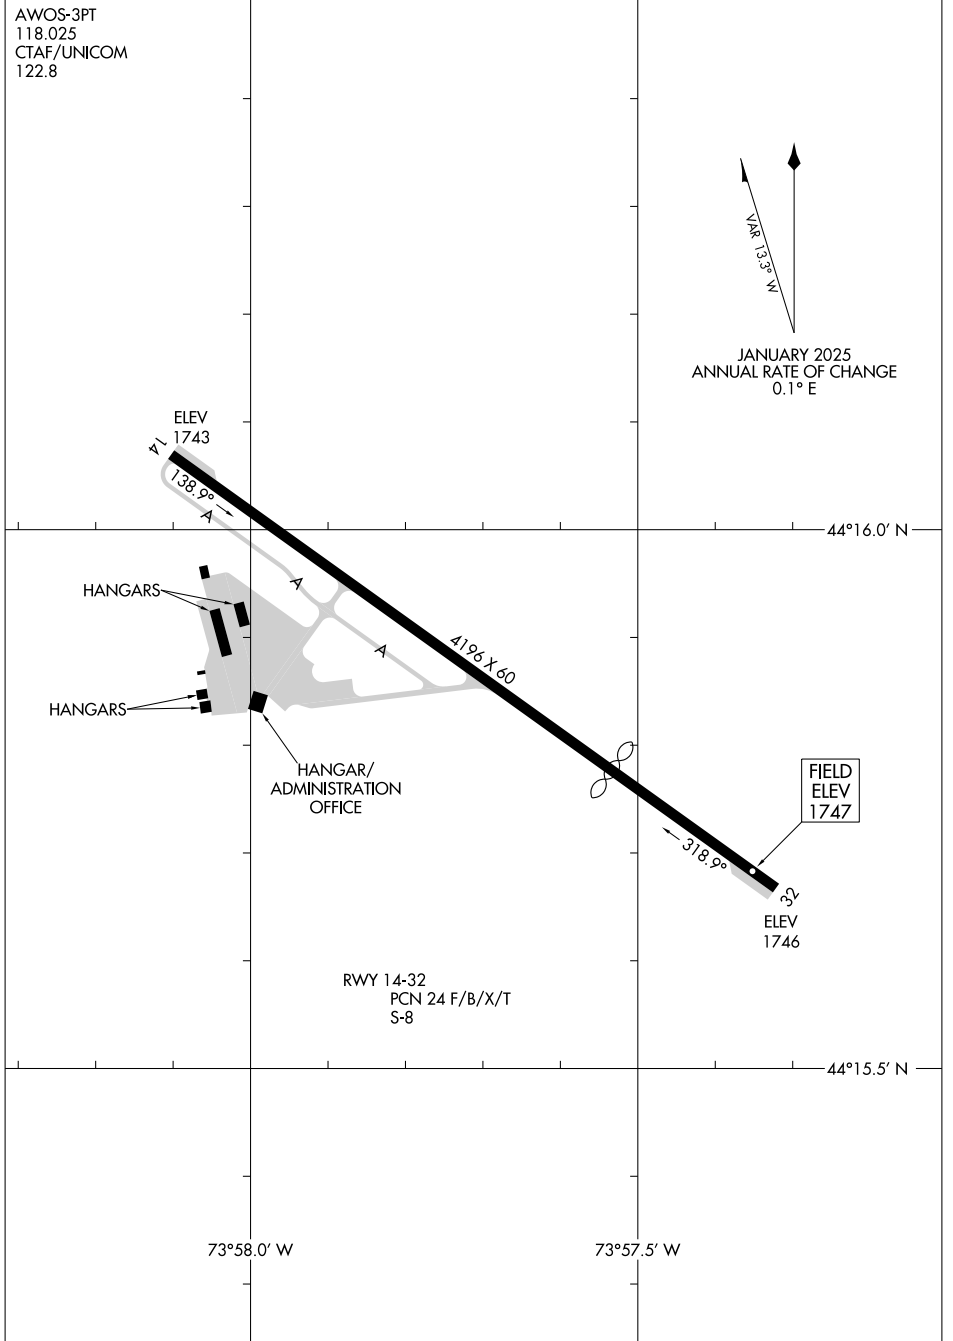

25107

AIRPORT DIAGRAM

AL-9371 (FAA)

LAKE PLACID (LKP)
LAKE PLACID, NEW YORK

AWOS-3PT
118.025
CTAF/UNICOM
122.8

NE-2, 19 MAR 2026 to 16 APR 2026

NE-2, 19 MAR 2026 to 16 APR 2026

AIRPORT DIAGRAM
25107

LAKE PLACID, NEW YORK
LAKE PLACID (LKP)