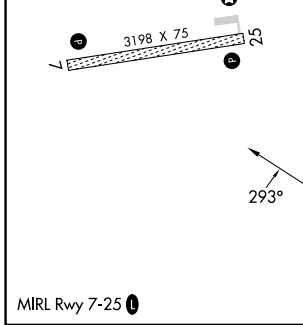

APP CRS 293°	Rwy Ldg TDZE Apt Elev	N/A N/A 63

RNAV (GPS)-A

KALSKAG (KLG)(PALG)

RNP APCH - GPS.	MISSED APPROACH: Climbing left turn to 3000 direct KUREY and hold, continue climb-in hold to 3000.
Procedure NA at night. Circling NA north of Rwy 7-25.	

AWOS-3P 119.025	ANCHORAGE CENTER 118.15 251.05	UNICOM 122.8 (CTAF) 0

3000	KUREY	JANVO	4 NM Holding Pattern
CATEGORY	A	B	C
CIRCLING	520-1 457 (500-1)	700-1 637 (700-1)	NA

AK, 19 MAR 2026 to 14 MAY 2026

AK, 19 MAR 2026 to 14 MAY 2026