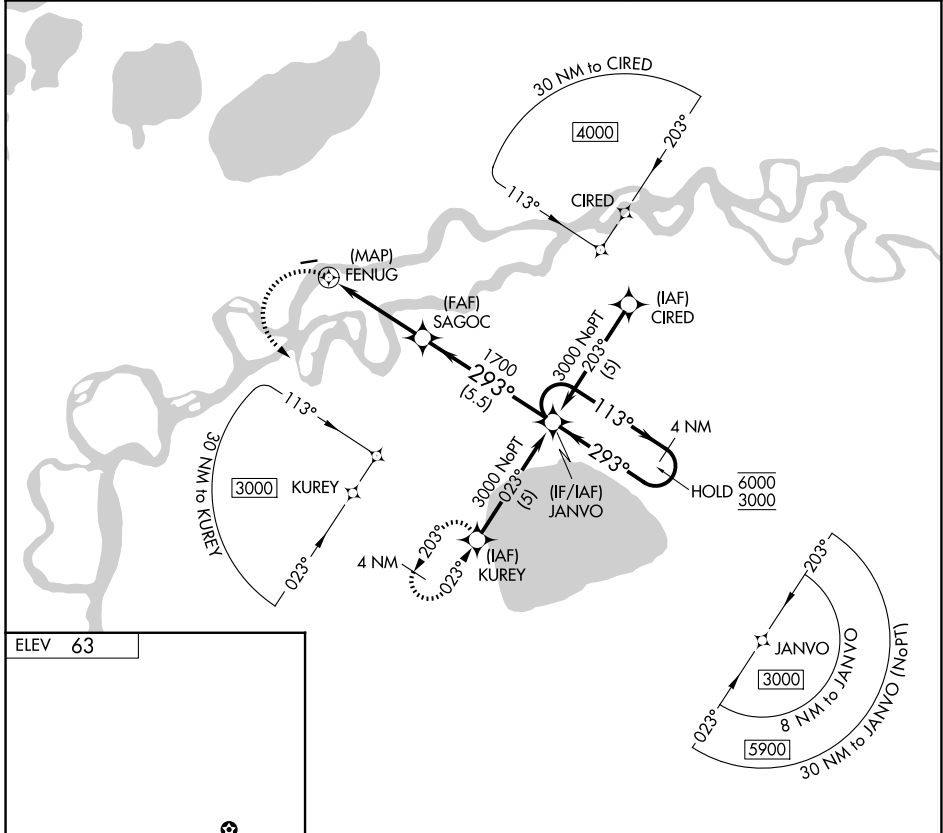

APP CRS <b>293°</b>	Rwy Ldg TDZE Apt Elev	<b>N/A</b> <b>N/A</b> <b>63</b>
------------------------	-----------------------------	---------------------------------------

# RNAV (GPS)-A

KALSKAG (KLG)(PALG)

RNP APCH - GPS.	MISSED APPROACH: Climbing left turn to 3000 direct KUREY and hold, continue climb-in hold to 3000.
Procedure NA at night. Circling NA north of Rwy 7-25.	

AWOS-3P <b>119.025</b>	ANCHORAGE CENTER <b>118.15 251.05</b>	UNICOM <b>122.8 (CTAF) 0</b>
---------------------------	--	---------------------------------

3000	KUREY	JANVO	4 NM Holding Pattern
CATEGORY	A	B	C
CIRCLING	520-1 457 (500-1)	700-1 637 (700-1)	NA

AK, 19 MAR 2026 to 14 MAY 2026

AK, 19 MAR 2026 to 14 MAY 2026