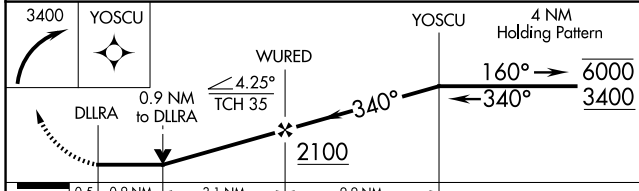

WAAS CH 93942 W36A	APP CRS 340°	Rwy Ldg 3620 TDZE 58 Apt Elev 58
--	------------------------	---

RNAV (GPS) RWY 36

RUSSIAN MISSION (RSH)(PARS)

RNP APCH.	<p>⚠ Circling Rwy 18 NA at night. Rwy 36 helicopter visibility reduction below ¾ SM NA.</p>	<p>MISSED APPROACH: Climbing right turn to 3400 direct YOSCU and hold.</p>
-----------	---	--

AWOS-3P 118.375	ANCHORAGE CENTER 118.15 251.05	CTAF 122.9
---------------------------	--	----------------------

CATEGORY	A	B	C	D
LP MDA	700-1 642 (700-1)		NA	
LNAV MDA	840-1 782 (800-1)		NA	
CIRCLING	840-1 782 (800-1)	840-1¼ 782 (800-1¼)	1120-3 1062 (1100-3)	1360-3 1302 (1400-3)