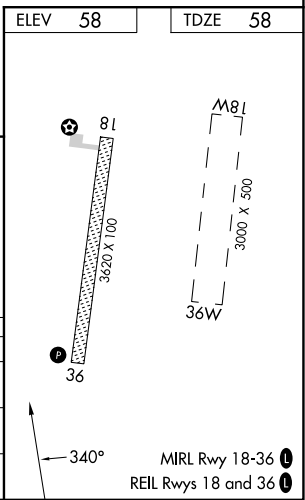

WAAS CH 93942 W36A	APP CRS 340°	Rwy Ldg 3620 TDZE 58 Apt Elev 58
--	------------------------	---

RNAV (GPS) RWY 36

RUSSIAN MISSION (RSH)(PARS)

RNP APCH.	<p>⚠ Circling Rwy 18 NA at night. Rwy 36 helicopter visibility reduction below ¾ SM NA.</p>	<p>MISSED APPROACH: Climbing right turn to 3400 direct YOSCU and hold.</p>
-----------	---	--

AWOS-3P 118.375	ANCHORAGE CENTER 118.15 251.05	CTAF 122.9
---------------------------	--	----------------------

CATEGORY	A	B	C	D
LP MDA	700-1 642 (700-1)		NA	
LNAV MDA	840-1 782 (800-1)		NA	
CIRCLING	840-1 782 (800-1)	840-1¼ 782 (800-1¼)	1120-3 1062 (1100-3)	1360-3 1302 (1400-3)