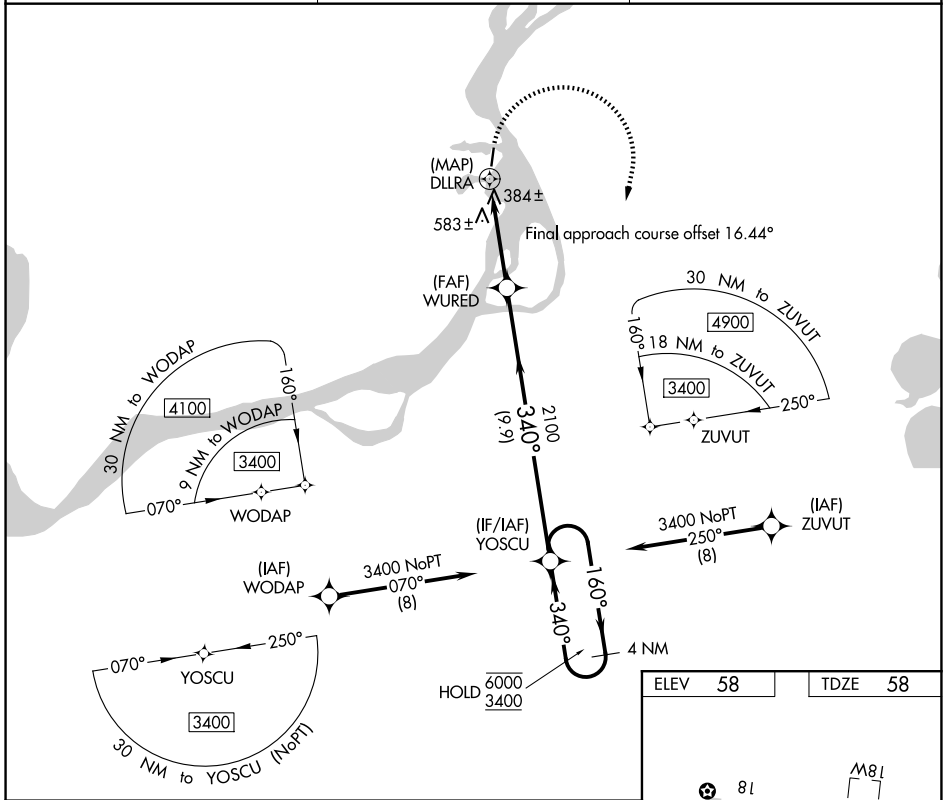

WAAS CH 93942 W36A	APP CRS 340°	Rwy Ldg 3620 TDZE 58 Apt Elev 58
--	------------------------	---

RNAV (GPS) RWY 36

RUSSIAN MISSION (RSH)(PARS)

RNP APCH.	<p>⚠ Circling Rwy 18 NA at night. Rwy 36 helicopter visibility reduction below ¾ SM NA.</p>	<p>MISSED APPROACH: Climbing right turn to 3400 direct YOSCU and hold.</p>
-----------	---	--

AWOS-3P 118.375	ANCHORAGE CENTER 118.15 251.05	CTAF 122.9
---------------------------	--	----------------------

CATEGORY	A	B	C	D
LP MDA	700-1 642 (700-1)		NA	
LNAV MDA	840-1 782 (800-1)		NA	
CIRCLING	840-1 782 (800-1)	840-1¼ 782 (800-1¼)	1120-3 1062 (1100-3)	1360-3 1302 (1400-3)

AK, 19 MAR 2026 to 14 MAY 2026

AK, 19 MAR 2026 to 14 MAY 2026