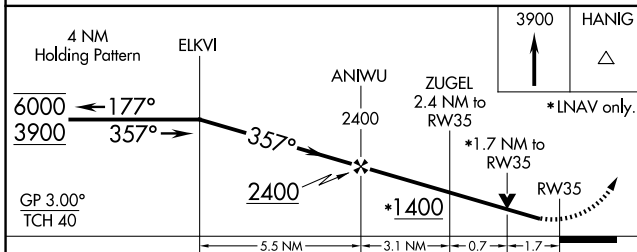

WAAS CH 82522 W35A	APP CRS 357°	Rwy Ldg TDZE Apt Elev	4296 600 600
--	------------------------	-----------------------------	---

RNAV (GPS) RWY 35

STIGLER RGNL (GZL)

RNP APCH.	MISSED APPROACH: Climb to 3900 direct HANIG and hold.
-----------	---

AWOS-3PT 118.575	FORT WORTH CENTER 132.2 338.35	CTAF 122.9
----------------------------	--	----------------------

CATEGORY	A	B	C	D
LPV DA	850-1	250 (300-1)		NA
LNAV/VNAV DA	867-1	267 (300-1)		NA
LNAV MDA	1180-1	580 (600-1)		NA
CIRCLING	1180-1	580 (600-1)		NA