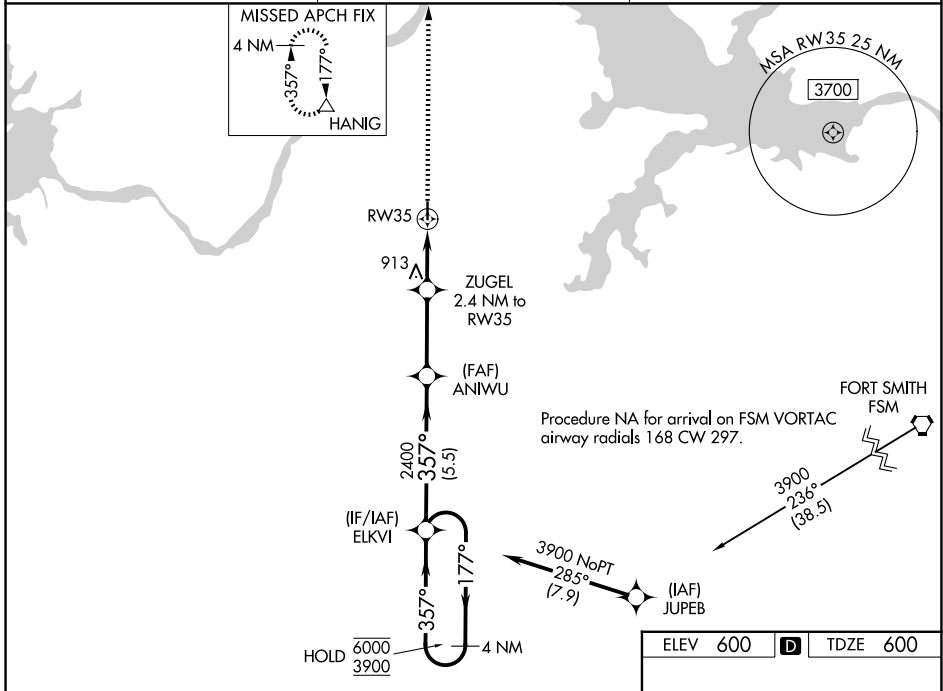

WAAS CH 82522 W35A	APP CRS 357°	Rwy Ldg TDZE Apt Elev	4296 600 600
--	------------------------	-----------------------------	---

RNAV (GPS) RWY 35

STIGLER RGNL (GZL)

RNP APCH.	MISSED APPROACH: Climb to 3900 direct HANIG and hold.
-----------	---

AWOS-3PT 118.575	FORT WORTH CENTER 132.2 338.35	CTAF 122.9
----------------------------	--	----------------------

CATEGORY	A	B	C	D
LPV DA	850-1	250 (300-1)		NA
LNAV/VNAV DA	867-1	267 (300-1)		NA
LNAV MDA	1180-1	580 (600-1)		NA
CIRCLING	1180-1	580 (600-1)		NA

SC-1, 19 MAR 2026 to 16 APR 2026

SC-1, 19 MAR 2026 to 16 APR 2026