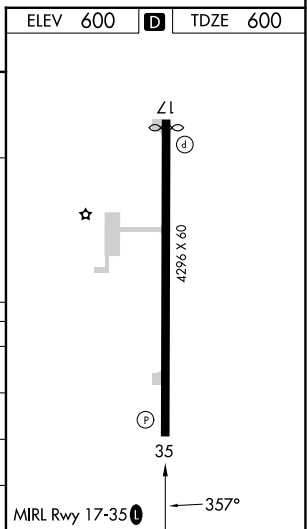

WAAS CH 82522 W35A	APP CRS 357°	Rwy Ldg TDZE Apt Elev	4296 600 600
--	------------------------	-----------------------------	---

RNAV (GPS) RWY 35

STIGLER RGNL (GZL)

RNP APCH.	MISSED APPROACH: Climb to 3900 direct HANIG and hold.
-----------	---

AWOS-3PT 118.575	FORT WORTH CENTER 132.2 338.35	CTAF 122.9
----------------------------	--	----------------------

CATEGORY	A	B	C	D
LPV DA	850-1	250 (300-1)		NA
LNAV/VNAV DA	867-1	267 (300-1)		NA
LNAV MDA	1180-1	580 (600-1)		NA
CIRCLING	1180-1	580 (600-1)		NA