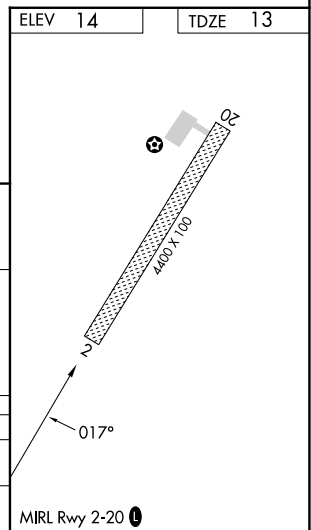

RNAV (GPS) RWY 2

KOTLIK (2A9) (PFKO)

APP CRS 017°	Rwy Idg TDZE Apt Elev	4400 13 14
------------------------	-----------------------------	---------------------------------------

RNP APCH.		MISSED APPROACH: Climb to 3500 direct KEGEY and hold.	
<p>▼ Circling Rwy 20 NA at night.</p> <p>▲ NA Rwy 2 helicopter visibility reduction below 3/4 SM NA.</p>			
AWOS-3P 118.1	ENM/PAEM AWOS-3P 135.35	ANCHORAGE CENTER 124.0	CTAF 122.90

AK, 19 MAR 2026 to 14 MAY 2026

AK, 19 MAR 2026 to 14 MAY 2026

	JADEV	IYOKO	3500	KEGEY
	2500	1600	↑	△
	017°		RWY 2	
	2.91°		TCH 40	
	6 NM		5 NM	
CATEGORY	A	B	C	D
RNAV MDA	500-1	487 (500-1)	NA	
CIRCLING	560-1	546 (600-1)	NA	