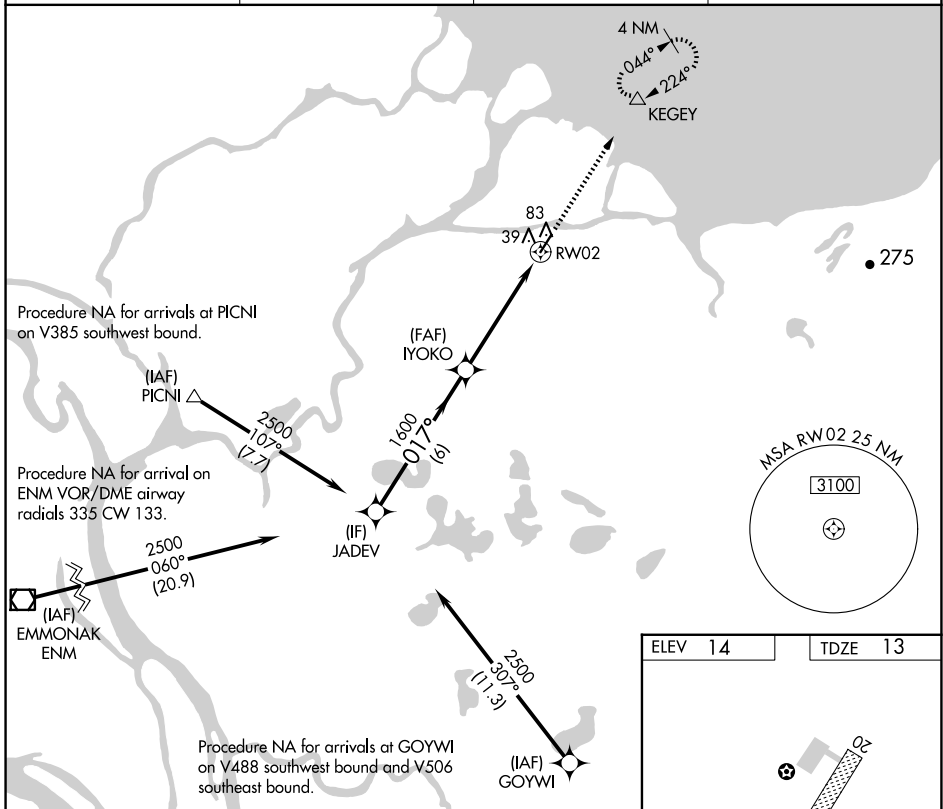

RNAV (GPS) RWY 2

KOTLIK (2A9) (PFKO)

APP CRS 017°	Rwy Idg TDZE Apt Elev	4400 13 14
------------------------	-----------------------------	---------------------------------------

RNP APCH.		MISSED APPROACH: Climb to 3500 direct KEGEY and hold.	
<p>▼ Circling Rwy 20 NA at night.</p> <p>▲ NA Rwy 2 helicopter visibility reduction below 3/4 SM NA.</p>			
AWOS-3P 118.1	ENM/PAEM AWOS-3P 135.35	ANCHORAGE CENTER 124.0	CTAF 122.90

AK, 19 MAR 2026 to 14 MAY 2026

AK, 19 MAR 2026 to 14 MAY 2026

	JADEV	IYOKO	3500	KEGEY
	2500	1600	↑	△
	017°		RWY 2	
	2.91°		TCH 40	
	6 NM		5 NM	
CATEGORY	A	B	C	D
RNAV MDA	500-1	487 (500-1)	NA	
CIRCLING	560-1	546 (600-1)	NA	