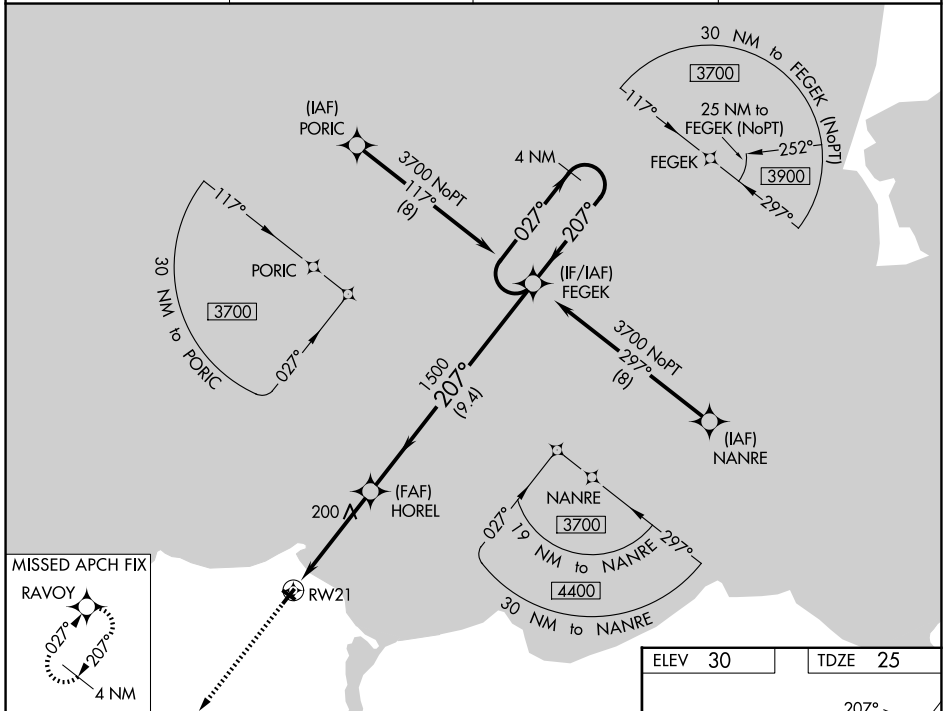

WAAS CH 56241 W21A	APP CRS 207°	Rwy Ldg 3320 TDZE 25 Apt Elev 30
--	------------------------	---

RNAV (GPS) RWY 21

DEERING (DEE)(PADE)

⚠ Circling to Rwy 12, 30 NA at night. For uncompensated Baro-VNAV systems, LNAV/VNAV NA below -19°C (-2°F) or above -39°C (-39°F). DME/DME RNP-0.3 NA.

⚠ MISSED APPROACH: Climb to 4300 direct RAVOY and hold, continue climb-in-hold to 4300.

ASOS 135.5	ANCHORAGE CENTER 119.2 263.0	KOTZEBUE RADIO 122.25	CTAF 122.9
----------------------	--	---------------------------------	----------------------

CATEGORY	A	B	C	D
LPV DA	275-1	250 (300-1)		NA
LNAV/VNAV DA	332-1	307 (400-1)		NA
LNAV MDA	500-1	475 (500-1)	500-1 ³ / ₈ 475 (500-1 ³ / ₈)	NA
CIRCLING	680-1 650 (700-1)	840-1 810 (900-1)	840-2 ¹ / ₄ 810 (900-2 ¹ / ₄)	NA

AK, 19 MAR 2026 to 14 MAY 2026

AK, 19 MAR 2026 to 14 MAY 2026