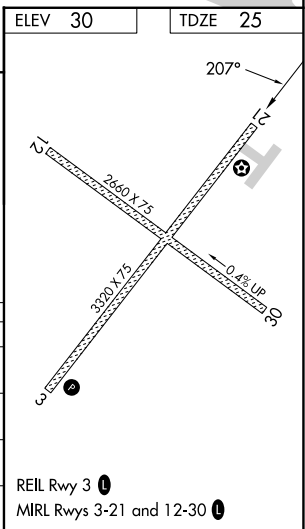

WAAS CH 56241 W21A	APP CRS 207°	Rwy Ldg 3320 TDZE 25 Apt Elev 30
--	------------------------	---

RNAV (GPS) RWY 21

DEERING (DEE)(PADE)

⚠ Circling to Rwy 12, 30 NA at night. For uncompensated Baro-VNAV systems, LNAV/VNAV NA below -19°C (-2°F) or above -39°C (-39°F). DME/DME RNP-0.3 NA.

⚠ MISSED APPROACH: Climb to 4300 direct RAVOY and hold, continue climb-in-hold to 4300.

ASOS 135.5	ANCHORAGE CENTER 119.2 263.0	KOTZEBUE RADIO 122.25	CTAF 122.9
----------------------	--	---------------------------------	----------------------

CATEGORY	A	B	C	D
LPV DA	275-1	250 (300-1)		NA
LNAV/VNAV DA	332-1	307 (400-1)		NA
LNAV MDA	500-1	475 (500-1)	500-1 ³ / ₈ 475 (500-1 ³ / ₈)	NA
CIRCLING	680-1 650 (700-1)	840-1 810 (900-1)	840-2 ¹ / ₄ 810 (900-2 ¹ / ₄)	NA