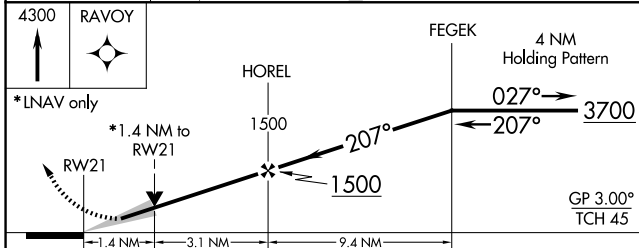

WAAS CH 56241 W21A	APP CRS 207°	Rwy Ldg 3320 TDZE 25 Apt Elev 30
--	------------------------	---

RNAV (GPS) RWY 21

DEERING (DEE)(PADE)

⚠ Circling to Rwy 12, 30 NA at night. For uncompensated Baro-VNAV systems, LNAV/VNAV NA below -19°C (-2°F) or above -39°C (-39°F). DME/DME RNP-0.3 NA.

⚠ MISSED APPROACH: Climb to 4300 direct RAVOY and hold, continue climb-in-hold to 4300.

ASOS 135.5	ANCHORAGE CENTER 119.2 263.0	KOTZEBUE RADIO 122.25	CTAF 122.9
----------------------	--	---------------------------------	----------------------