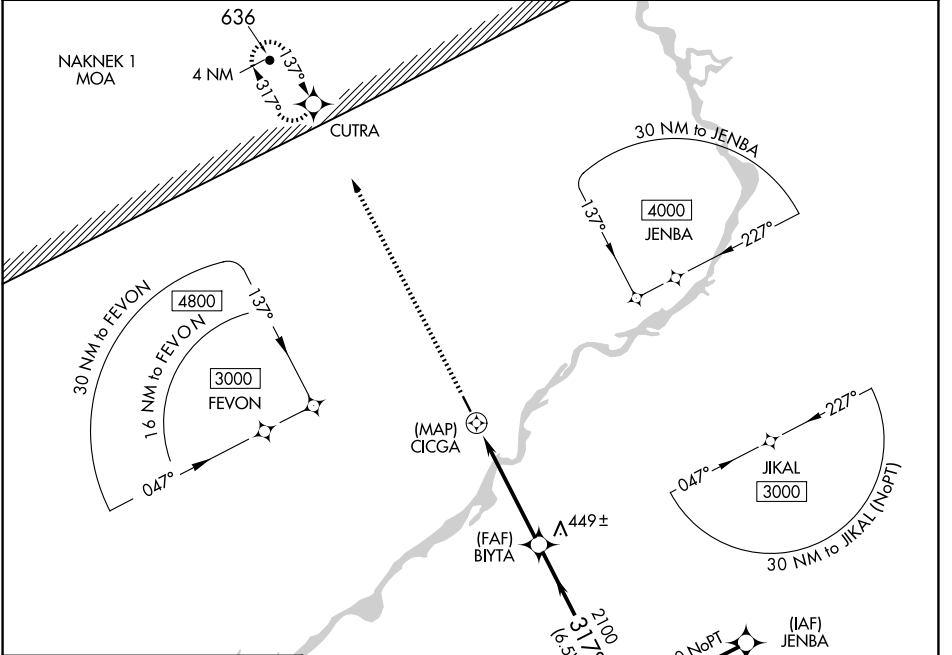

APP CRS	Rwy Idg	3281
317°	TDZE	368
	Apt Elev	371

RNAV (GPS) RWY 32

NEW STUYAHOK (KNW) (PANW)

RNP APCH - GPS.	MISSED APPROACH: Climb to 3000 direct CUTRA and hold.
<p>▼ When local altimeter setting not received, use JZZ/PAJZ altimeter setting and increase all MDAs 60 feet. Procedure NA at night.</p> <p>▲</p>	

AWOS-3P 120.275	ANCHORAGE CENTER 132.75 282.35	DILLINGHAM RADIO 122.55	CTAF 122.9
---------------------------	--	-----------------------------------	----------------------

ELEV 371	TDZE 368
----------	----------

CATEGORY	A	B	C	D
LNAV MDA	760-1	392 (400-1)	NA	
CIRCLING	780-1 409 (500-1)	840-1 469 (500-1)	NA	

AK, 19 MAR 2026 to 14 MAY 2026

AK, 19 MAR 2026 to 14 MAY 2026