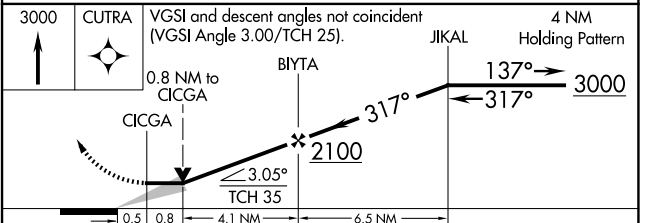

APP CRS	Rwy Idg	3281
317°	TDZE	368
	Apt Elev	371

RNAV (GPS) RWY 32

NEW STUYAHOK (KNW) (PANW)

RNP APCH - GPS.	MISSED APPROACH: Climb to 3000 direct CUTRA and hold.
<p>▼ When local altimeter setting not received, use JZZ/PAJZ altimeter setting and increase all MDAs 60 feet. Procedure NA at night.</p> <p>▲</p>	

AWOS-3P 120.275	ANCHORAGE CENTER 132.75 282.35	DILLINGHAM RADIO 122.55	CTAF 122.9
---------------------------	--	-----------------------------------	----------------------

ELEV 371	TDZE 368
----------	----------