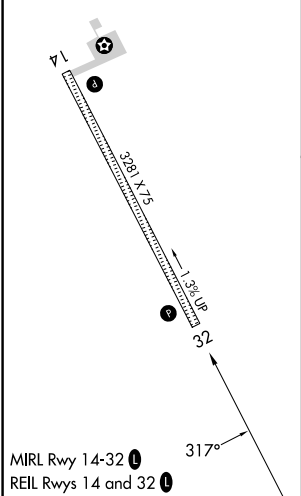

APP CRS	Rwy Idg	3281
317°	TDZE	368
	Apt Elev	371

RNAV (GPS) RWY 32

NEW STUYAHOK (KNW) (PANW)

RNP APCH - GPS.	MISSED APPROACH: Climb to 3000 direct CUTRA and hold.
<p>▼ When local altimeter setting not received, use JZZ/PAJZ altimeter setting and increase all MDAs 60 feet. Procedure NA at night.</p> <p>▲</p>	

AWOS-3P 120.275	ANCHORAGE CENTER 132.75 282.35	DILLINGHAM RADIO 122.55	CTAF 122.9
---------------------------	--	-----------------------------------	----------------------

ELEV 371	TDZE 368
----------	----------