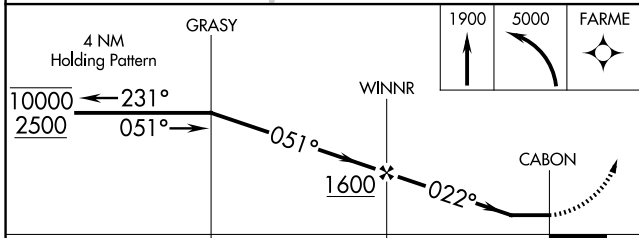

APP CRS 022°	Rwy Ldg TDZE Apt Elev	N/A N/A 179
------------------------	-----------------------------	--

RNAV (GPS)-A

BOB BAKER MEML (IAN) (PAIK)

RNP APCH - GPS.

▼ Circling to Rwy 7 NA at night. Circling NA north of Rwy 7-25.

⚠ When local altimeter setting not received, use WLK/PASK altimeter setting and increase all MDAs 100 feet.

❄ -28°C

MISSED APPROACH: Climb to 1900 then climbing left turn to 5000 direct FARME and hold.

AWOS-3P 119.025	ANCHORAGE CENTER 119.2 263.0	CTAF 122.70
---------------------------	--	-----------------------