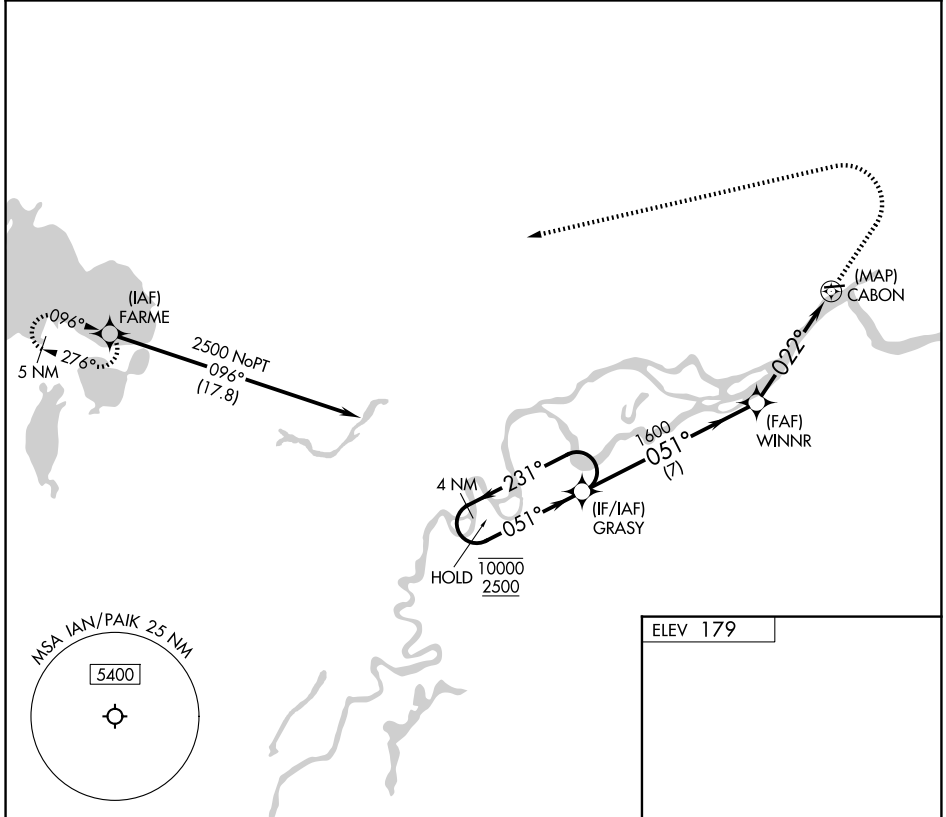

APP CRS 022°	Rwy Ldg TDZE Apt Elev	N/A N/A 179
------------------------	-----------------------------	--

RNAV (GPS)-A

BOB BAKER MEML (IAN) (PAIK)

RNP APCH - GPS.

▼ Circling to Rwy 7 NA at night. Circling NA north of Rwy 7-25.

⚠ When local altimeter setting not received, use WLK/PASK altimeter setting and increase all MDAs 100 feet.

❄ -28°C

MISSED APPROACH: Climb to 1900 then climbing left turn to 5000 direct FARME and hold.

AWOS-3P 119.025	ANCHORAGE CENTER 119.2 263.0	CTAF 122.70
---------------------------	--	-----------------------

CATEGORY	A	B	C	D
CIRCLING	800-1 621 (700-1)	840-1 661 (700-1)	1220-3	1041 (1100-3)

AK, 19 MAR 2026 to 14 MAY 2026

AK, 19 MAR 2026 to 14 MAY 2026