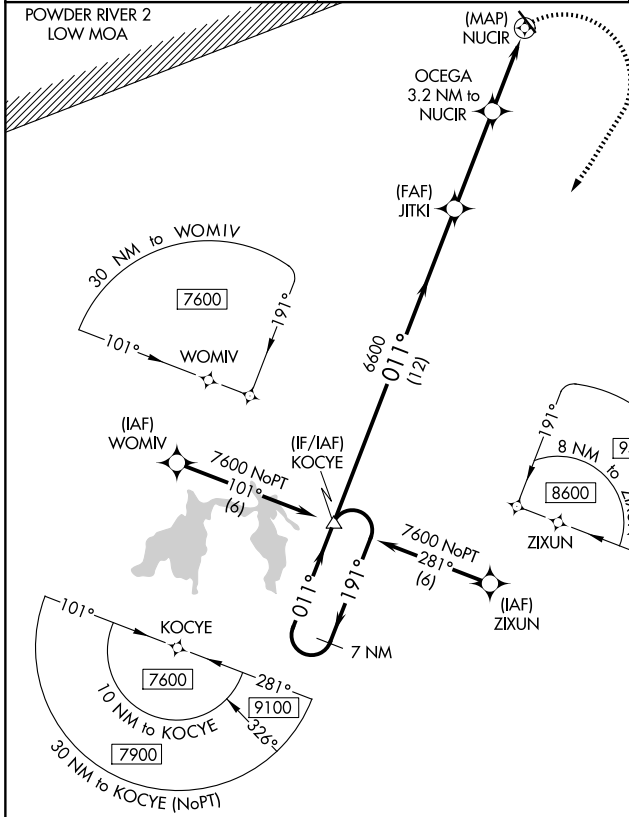

APP CRS	Rwy Ldg TDZE	N/A
011°	Apt Elev	4264

RNAV (GPS)-A

HULETT MUNI (W43)

RNP APCH - GPS.

Procedure NA at night. When local altimeter setting is not received, use GCC altimeter setting and increase all MDA 120 feet and visibility Cat B ¼ SM.

MISSED APPROACH: Climbing right turn to 15000 direct KOCYE and hold, continue climb-in-hold to 15000.

AWOS-3PT 128.775	DENVER CENTER 127.95 338.2	UNICOM 122.8 (CTAF) 0
----------------------------	--------------------------------------	---------------------------------

CATEGORY	A	B	C	D
CIRCLING	4900-1 636 (700-1)	5020-1 756 (800-1)	NA	

NW-1, 19 MAR 2026 to 16 APR 2026

NW-1, 19 MAR 2026 to 16 APR 2026