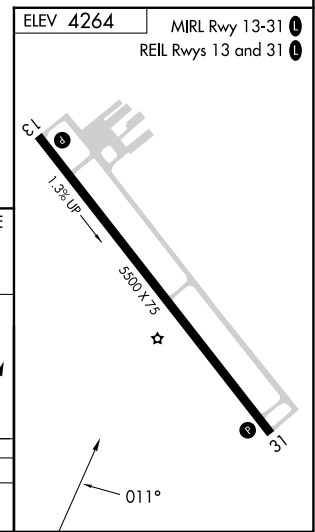

APP CRS	Rwy Ldg TDZE	N/A
011°	Apt Elev	4264

RNAV (GPS)-A

HULETT MUNI (W43)

RNP APCH - GPS.

Procedure NA at night. When local altimeter setting is not received, use GCC altimeter setting and increase all MDA 120 feet and visibility Cat B ¼ SM.

MISSED APPROACH: Climbing right turn to 15000 direct KOCYE and hold, continue climb-in-hold to 15000.

AWOS-3PT 128.775	DENVER CENTER 127.95 338.2	UNICOM 122.8 (CTAF) 0
----------------------------	--------------------------------------	---------------------------------