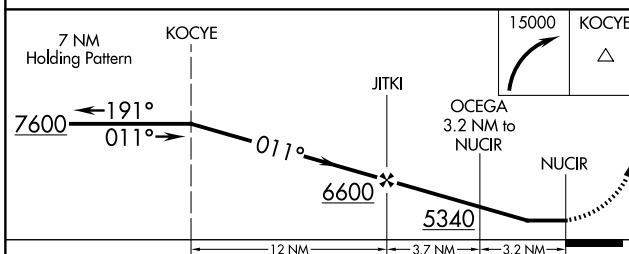

APP CRS	Rwy Ldg TDZE	N/A
011°	Apt Elev	4264

RNAV (GPS)-A

HULETT MUNI (W43)

RNP APCH - GPS.

Procedure NA at night. When local altimeter setting is not received, use GCC altimeter setting and increase all MDA 120 feet and visibility Cat B ¼ SM.

MISSED APPROACH: Climbing right turn to 15000 direct KOCYE and hold, continue climb-in-hold to 15000.

AWOS-3PT 128.775	DENVER CENTER 127.95 338.2	UNICOM 122.8 (CTAF) 0
----------------------------	--------------------------------------	---------------------------------