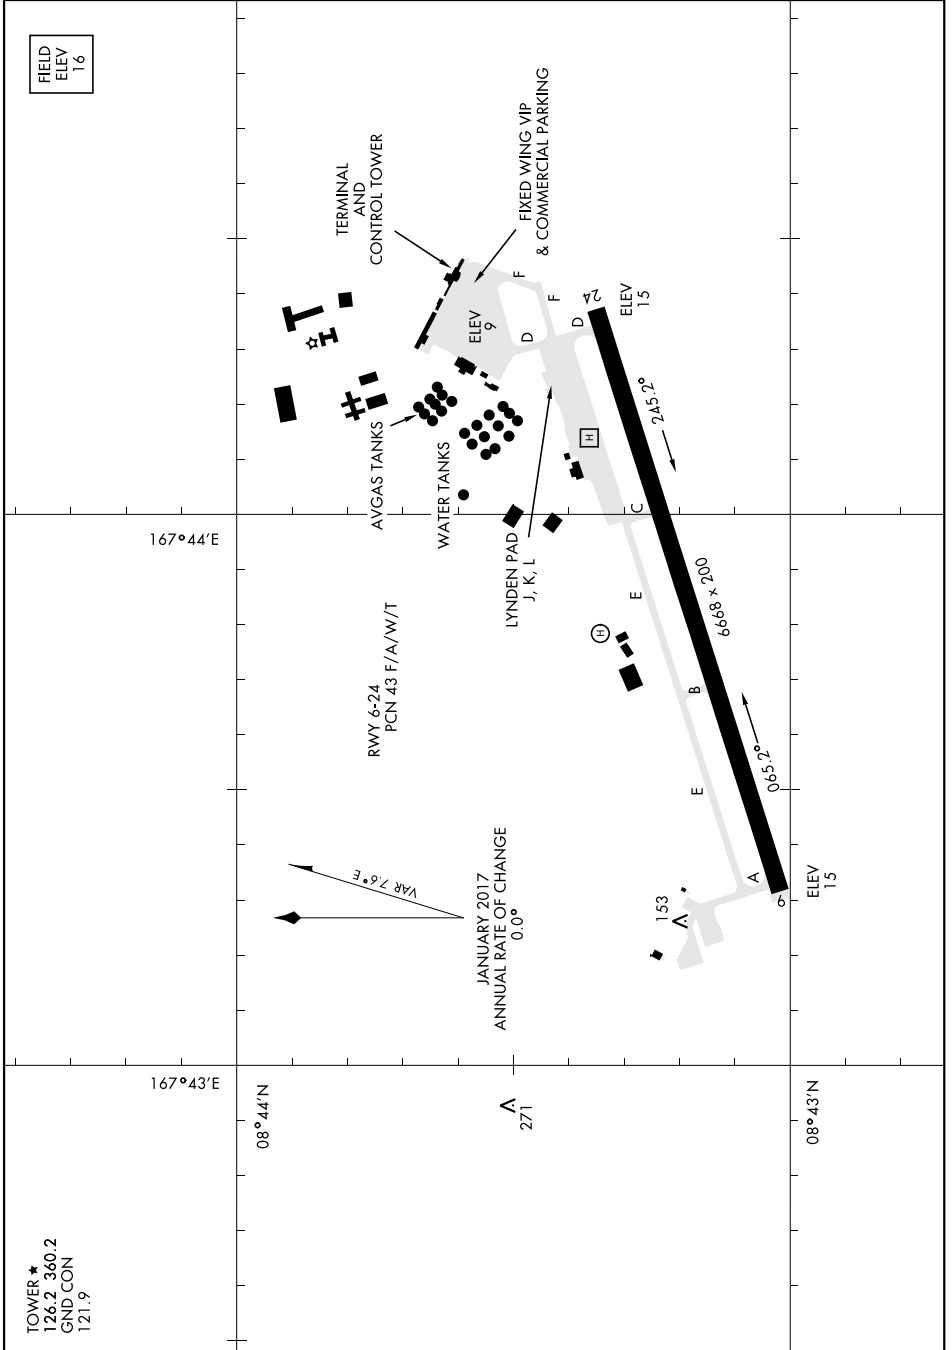

AIRPORT DIAGRAM

[USA]

BUCHOLZ AAF (PKWA)
KWAJALEIN, MARSHALL ISLANDS

PAC, 19 MAR 2026 to 14 MAY 2026

PAC, 19 MAR 2026 to 14 MAY 2026

AIRPORT DIAGRAM

KWAJALEIN, MARSHALL ISLANDS
BUCHOLZ AAF (PKWA)

TOWER *
124.2, 360.2
GND CON
121.9