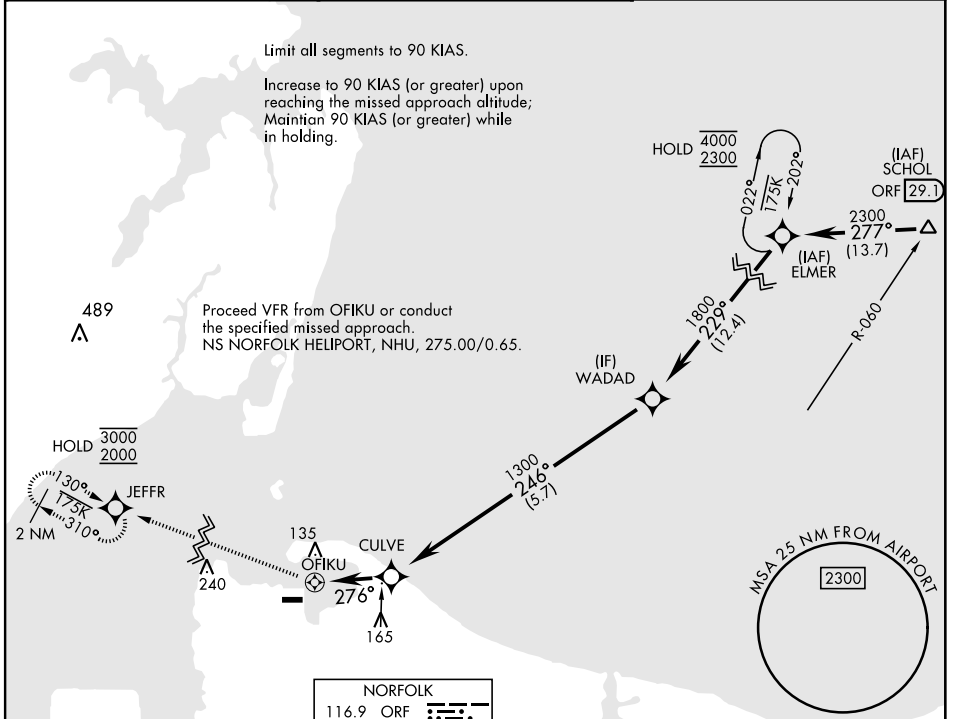

COPTER RNAV (GPS) 276°

APCH CRS 276°	Rwy Idg TDZE Arprt Elev	N/A N/A 10
-------------------------	-------------------------------	-------------------------

[USN]

NORFOLK NS HELIPORT (KNHU)

RNP APCH
 Circling visibility reduction by helicopters not authorized.

MISSED APPROACH: Climbing right turn to 2000 direct JEFFR and hold.

CHAMBERS TOWER
124.3 379.15

NAVY NORFOLK HEL TOWER
126.375 290.5

GND CON
298.95

CATEGORY	COPTER		
CIRCLING	540-1	530	(600-1)

MIRL all rwys

COPTER RNAV (GPS) 276°

NE-3, 19 MAR 2026 to 16 APR 2026

NE-3, 19 MAR 2026 to 16 APR 2026