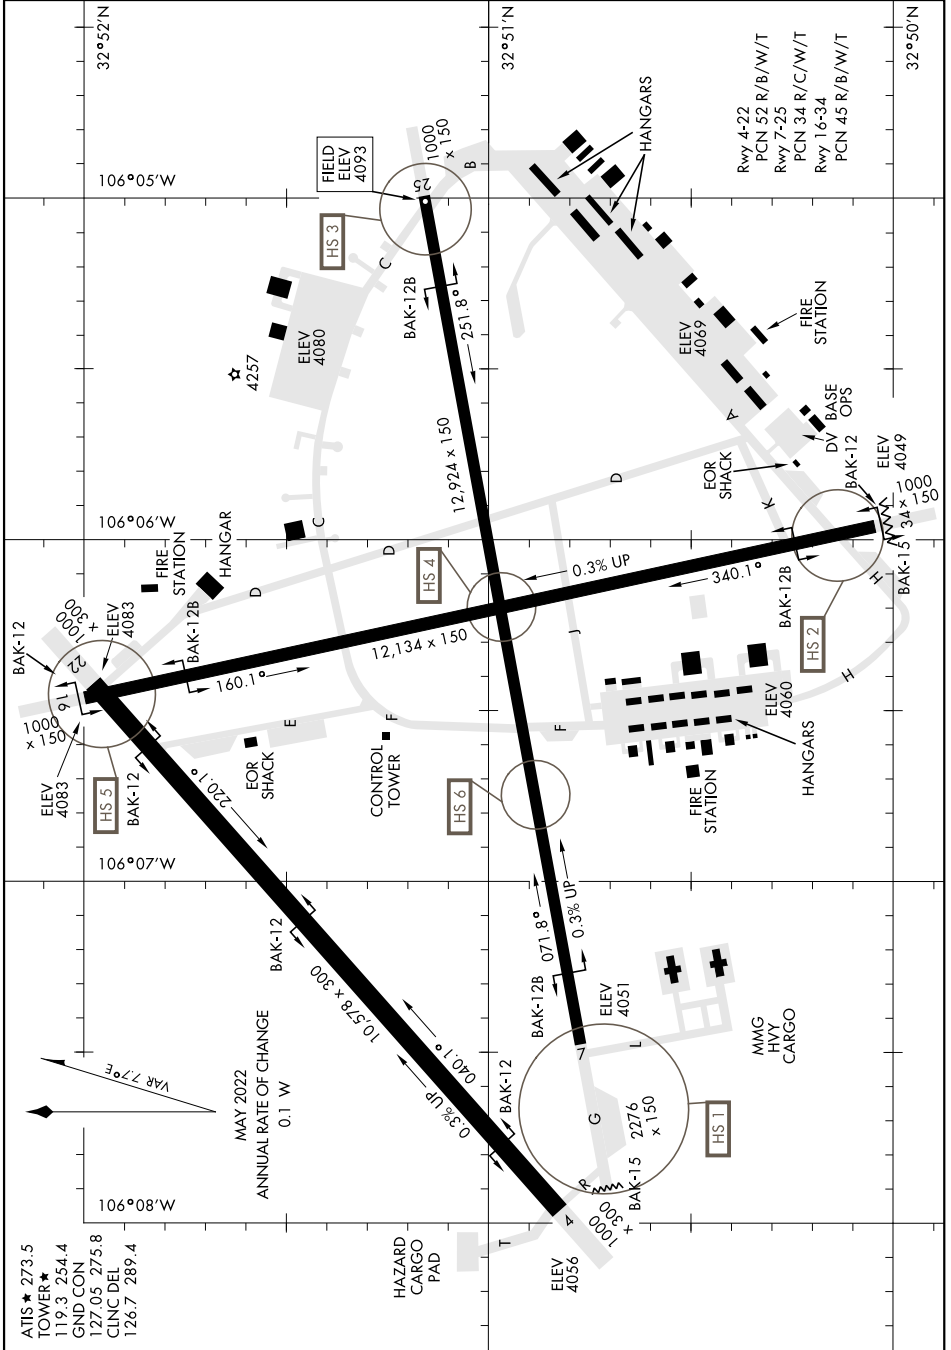

AIRPORT DIAGRAM

AL-7 [USAF]

HOLLOMAN AFB (KHMN)

ALAMOGORDO, NEW MEXICO

SW-1, 16 APR 2026 to 14 MAY 2026

SW-1, 16 APR 2026 to 14 MAY 2026

AIRPORT DIAGRAM

ALAMOGORDO, NEW MEXICO

HOLLOMAN AFB (KHMN)

- ATIS ★ 273.5
- TOWER ★ 119.3 254.4
- GND CON 127.05 275.8
- CLNC DEL 126.7 289.4