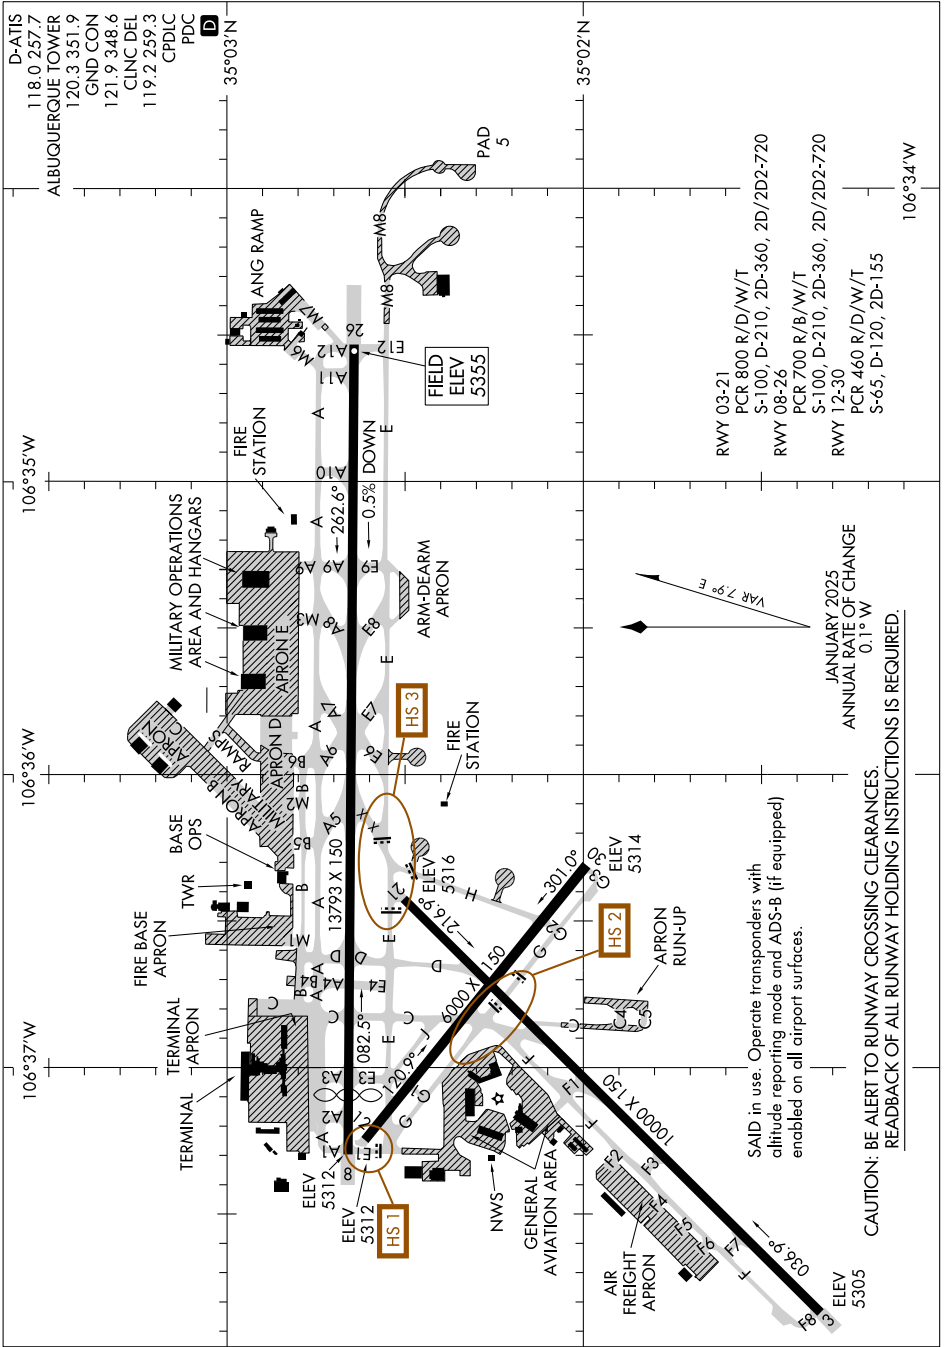

AIRPORT DIAGRAM

AL-12 (FAA)

ALBUQUERQUE INTL SUNPORT (ABQ)
ALBUQUERQUE, NEW MEXICO

SW-1, 16 APR 2026 to 14 MAY 2026

SW-1, 16 APR 2026 to 14 MAY 2026

AIRPORT DIAGRAM

ALBUQUERQUE, NEW MEXICO
ALBUQUERQUE INTL SUNPORT (ABQ)