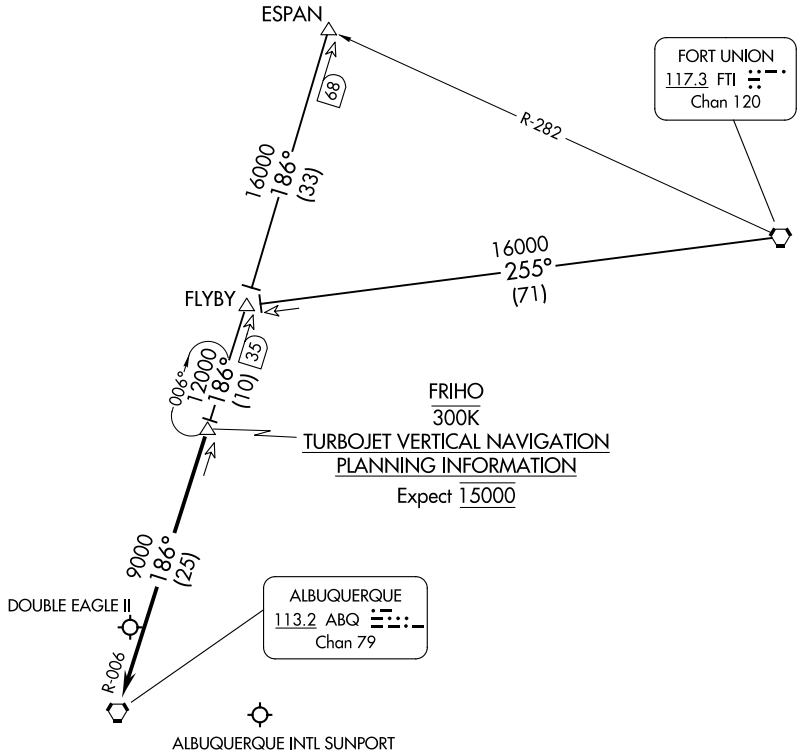

SW-1, 16 APR 2026 to 14 MAY 2026

SW-1, 16 APR 2026 to 14 MAY 2026

NOTE: DME required.

NOTE: Chart not to scale.

ESPAN TRANSITION (ESPAN.FRIHO4): From over ESPAN DME fix via ABQ R-006 to FRIHO DME fix, thence. . . .

FORT UNION TRANSITION (FTI.FRIHO4): From over FTI VORTAC via FTI R-252 and ABQ R-006 to FRIHO DME fix, thence. . . .

. . . .From over FRIHO DME fix via ABQ R-006 to ABQ VORTAC. Expect vectors to final approach course after passing FRIHO DME fix.