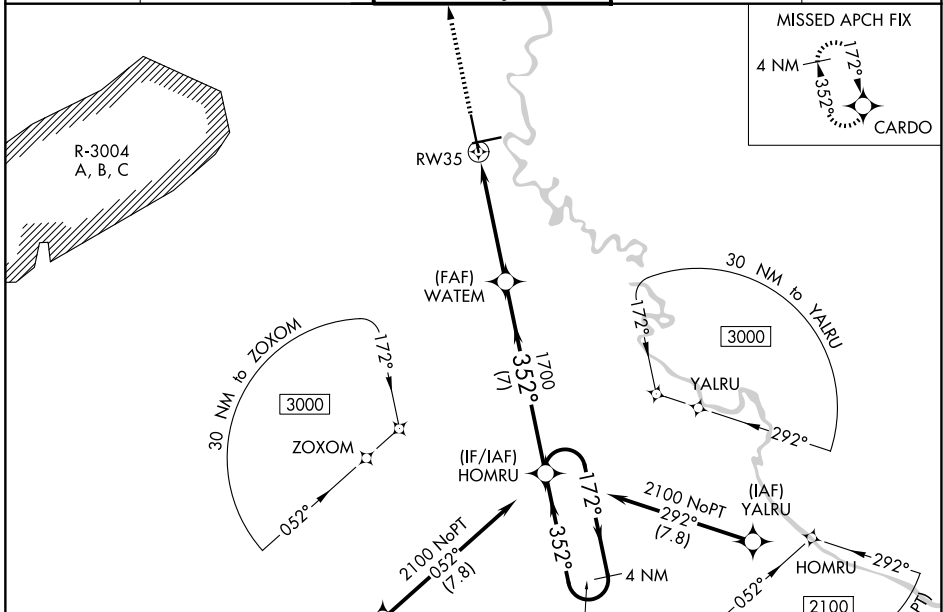

WAAS CH 97303 W35A	APP CRS 352°	Rwy Ldg TDZE 137 Apt Elev 146	8001
--	------------------------	---	-------------

RNAV (GPS) RWY 35

AUGUSTA RGNL AT BUSH FLD (AGS)

RNP APCH - GPS.		MALSR	MISSED APPROACH: Climb to 2400 direct CARDO and hold.
For uncompensated Baro-VNAV systems, LNAV/VNAV NA below -6°C or above 54°C.			

ATIS 132.75	AUGUSTA APP CON* 126.8 270.3	AUGUSTA TOWER* 118.7 (CTAF) 239.3	GND CON 121.9 348.6	UNICOM 122.95
-----------------------	--	---	-------------------------------	-------------------------

CATEGORY	A	B	C	D
LPV DA	387/24		250 (300-1/2)	
LNAV/VNAV DA	668/55		531 (600-1)	
LNAV MDA	780/24	643 (700-1/2)	780-1 3/8	643 (700-1 3/8)
CIRCLING	780-1	634 (700-1)	780-1 7/8	940-2 1/2
			634 (700-1 7/8)	794 (800-2 1/2)

SE-4, 16 APR 2026 to 14 MAY 2026

SE-4, 16 APR 2026 to 14 MAY 2026