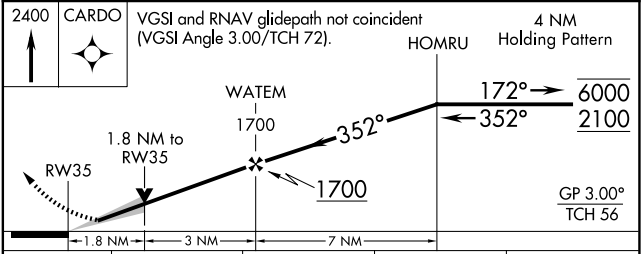

WAAS CH 97303 W35A	APP CRS 352°	Rwy Ldg TDZE 137 Apt Elev 146	8001
--	------------------------	---	-------------

RNAV (GPS) RWY 35

AUGUSTA RGNL AT BUSH FLD (AGS)

RNP APCH - GPS.		MALSR	MISSED APPROACH: Climb to 2400 direct CARDO and hold.
For uncompensated Baro-VNAV systems, LNAV/VNAV NA below -6°C or above 54°C.			

ATIS 132.75	AUGUSTA APP CON* 126.8 270.3	AUGUSTA TOWER* 118.7 (CTAF) 239.3	GND CON 121.9 348.6	UNICOM 122.95
-----------------------	--	---	-------------------------------	-------------------------

CATEGORY	A	B	C	D
LPV DA	387/24		250 (300-1/2)	
LNAV/VNAV DA	668/55		531 (600-1)	
LNAV MDA	780/24	643 (700-1/2)	780-1 3/8	643 (700-1 3/8)
CIRCLING	780-1	634 (700-1)	780-1 7/8	940-2 1/2
			634 (700-1 7/8)	794 (800-2 1/2)