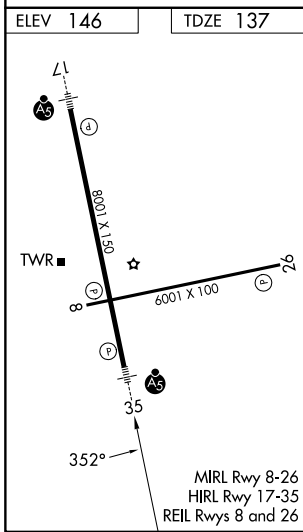

WAAS CH 97303 W35A	APP CRS 352°	Rwy Ldg TDZE 137 Apt Elev 146	8001
--	------------------------	---	-------------

RNAV (GPS) RWY 35

AUGUSTA RGNL AT BUSH FLD (AGS)

RNP APCH - GPS.		MALSR	MISSED APPROACH: Climb to 2400 direct CARDO and hold.
For uncompensated Baro-VNAV systems, LNAV/VNAV NA below -6°C or above 54°C.			

ATIS 132.75	AUGUSTA APP CON* 126.8 270.3	AUGUSTA TOWER* 118.7 (CTAF) 239.3	GND CON 121.9 348.6	UNICOM 122.95
-----------------------	--	---	-------------------------------	-------------------------

CATEGORY	A	B	C	D
LPV DA	387/24		250 (300-1/2)	
LNAV/VNAV DA	668/55		531 (600-1)	
LNAV MDA	780/24	643 (700-1/2)	780-1 3/8	643 (700-1 3/8)
CIRCLING	780-1	634 (700-1)	780-1 7/8	940-2 1/2
			634 (700-1 7/8)	794 (800-2 1/2)