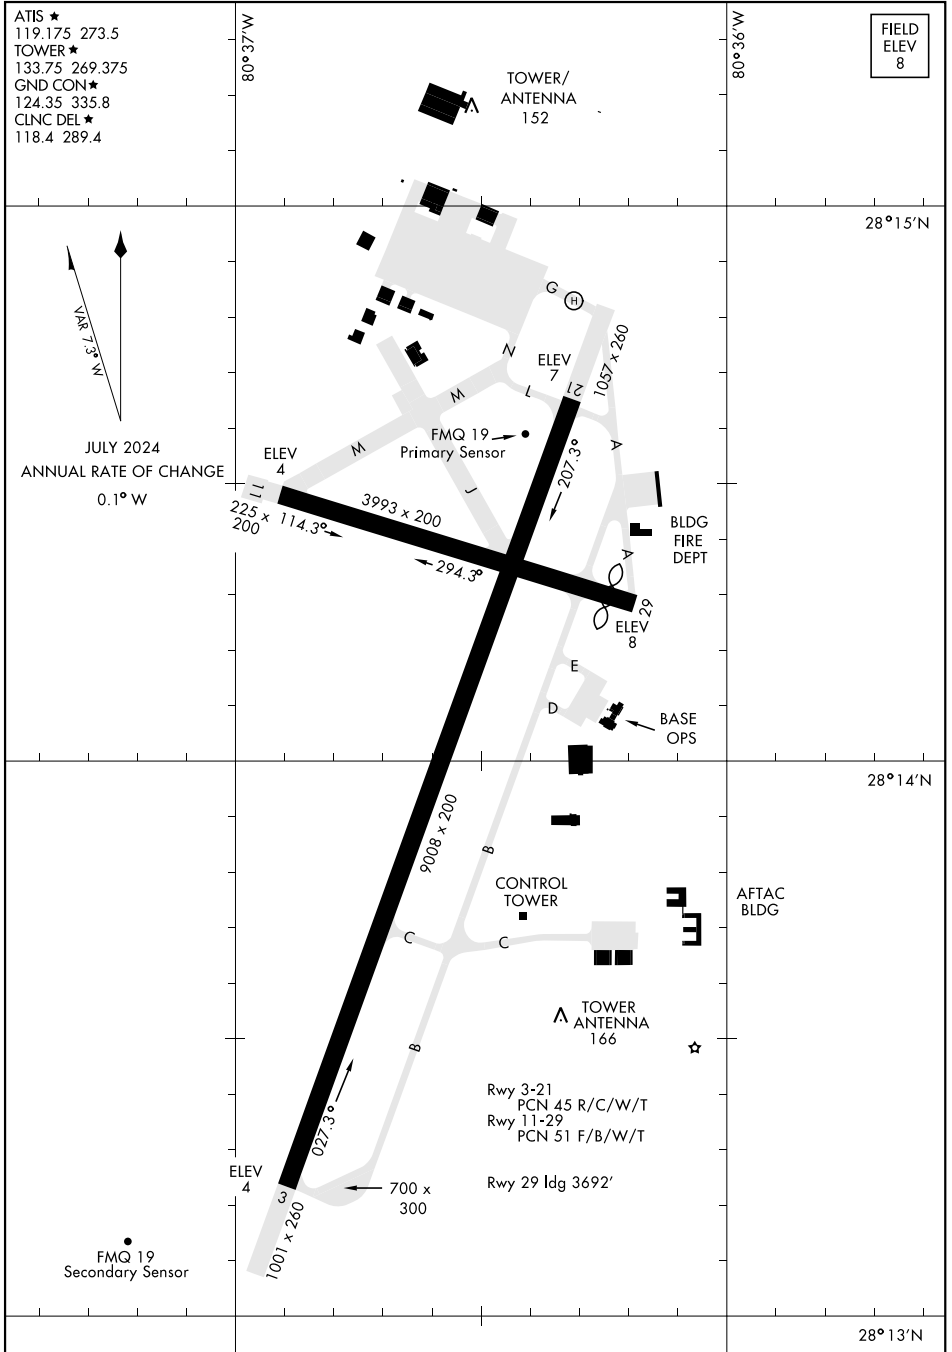

# AIRPORT DIAGRAM

[USAF]

PATRICK SFB (KCOF)  
COCOA BEACH, FLORIDA

SE-3, 16 APR 2026 to 14 MAY 2026

SE-3, 16 APR 2026 to 14 MAY 2026

# AIRPORT DIAGRAM

COCOA BEACH, FLORIDA  
PATRICK SFB (KCOF)