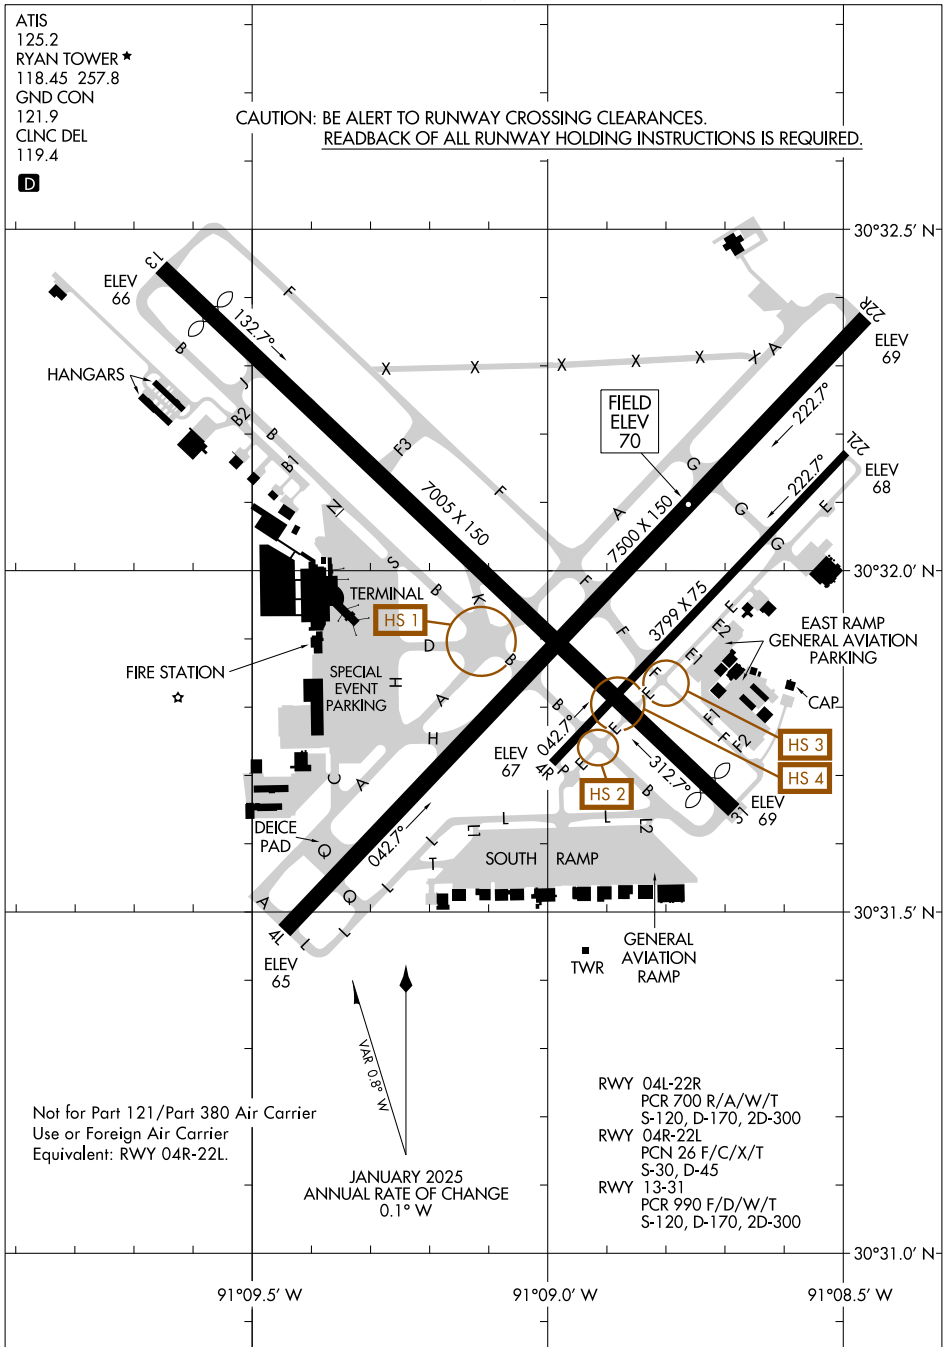

25331

AIRPORT DIAGRAM

BATON ROUGE METRO, RYAN FLD (BTR)
BATON ROUGE, LOUISIANA

AL-40 (FAA)

ATIS 125.2
RYAN TOWER ★
118.45 257.8
GND CON
121.9
CLNC DEL
119.4

CAUTION: BE ALERT TO RUNWAY CROSSING CLEARANCES.
READBACK OF ALL RUNWAY HOLDING INSTRUCTIONS IS REQUIRED.

D

SC-4, 16 APR 2026 to 14 MAY 2026

SC-4, 16 APR 2026 to 14 MAY 2026

Not for Part 121/Part 380 Air Carrier Use or Foreign Air Carrier Equivalent: RWY 04R-22L.

AIRPORT DIAGRAM

25331

BATON ROUGE, LOUISIANA
BATON ROUGE METRO, RYAN FLD (BTR)