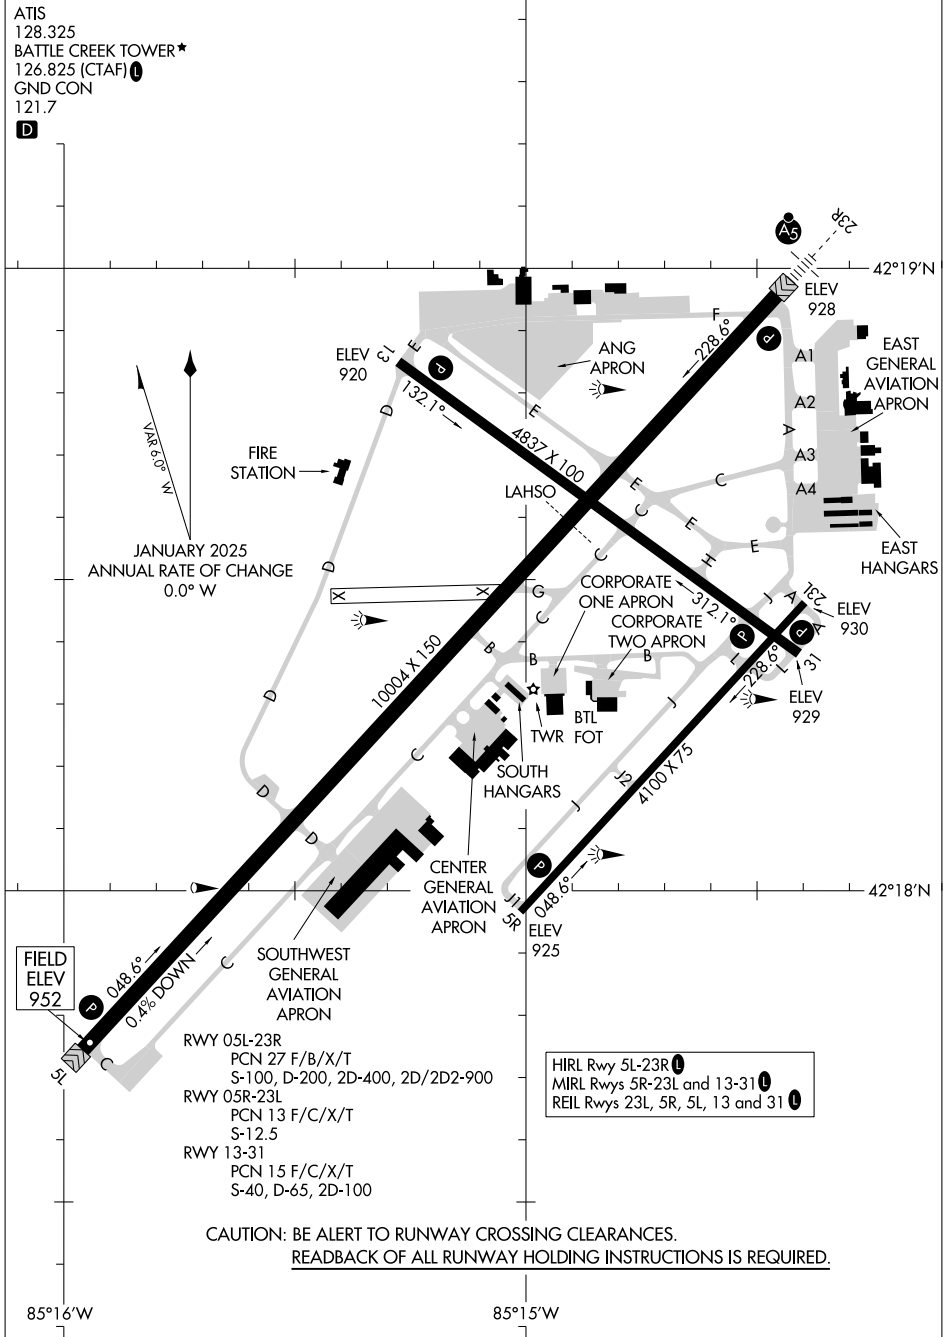

26022

AIRPORT DIAGRAM

BATTLE CREEK EXEC AT KELLOGG FLD (BTL)
BATTLE CREEK, MICHIGAN

AL-41 (FAA)

ATIS
128.325
BATTLE CREEK TOWER*
126.825 (CTAF)
GND CON
121.7

D

EC-1, 16 APR 2026 to 14 MAY 2026

EC-1, 16 APR 2026 to 14 MAY 2026

CAUTION: BE ALERT TO RUNWAY CROSSING CLEARANCES.
READBACK OF ALL RUNWAY HOLDING INSTRUCTIONS IS REQUIRED.

HIRL Rwy 5L-23R
MIRL Rwy 5R-23L and 13-31
REIL Rwy 23L, 5R, 5L, 13 and 31

AIRPORT DIAGRAM

26022

BATTLE CREEK, MICHIGAN
BATTLE CREEK EXEC AT KELLOGG FLD (BTL)