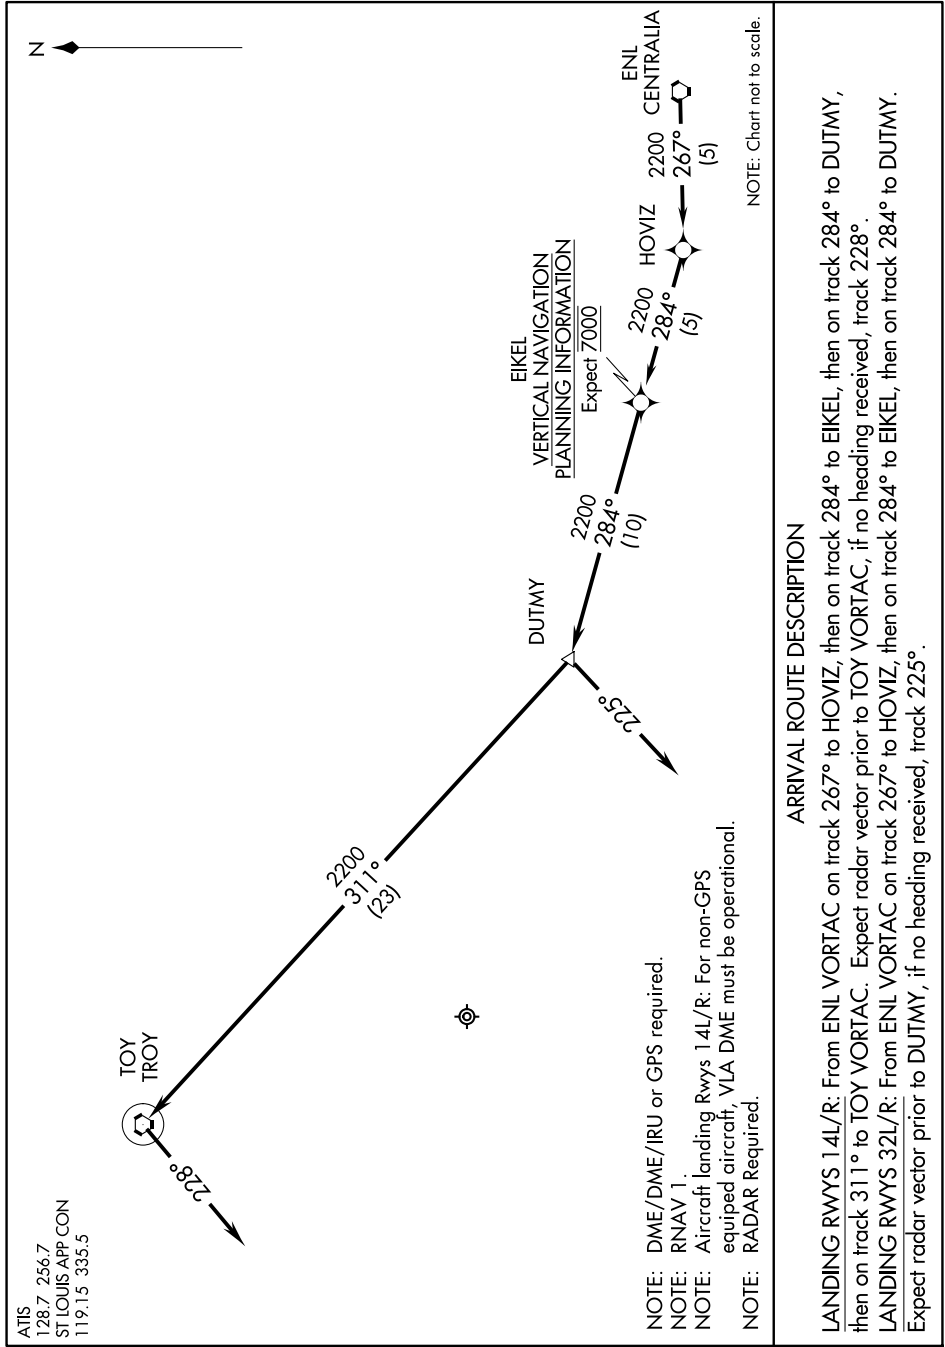

CENTRALIA TWO ARRIVAL (RNAV)

SCOTT AFB/MIDAMERICA ST LOUIS (B.L.V)
BELLEVILLE, ILLINOIS

EC-3, 16 APR 2026 to 14 MAY 2026

NOTE: Chart not to scale.

ARRIVAL ROUTE DESCRIPTION

LANDING RWYS 14L/R: From ENL VORTAC on track 267° to HOVIZ, then on track 284° to EIKEL, then on track 284° to DUTMY, then on track 311° to TOY VORTAC. Expect radar vector prior to TOY VORTAC, if no heading received, track 228°.

LANDING RWYS 32L/R: From ENL VORTAC on track 267° to HOVIZ, then on track 284° to EIKEL, then on track 284° to DUTMY. Expect radar vector prior to DUTMY, if no heading received, track 225°.

CENTRALIA TWO ARRIVAL (RNAV)

SCOTT AFB/MIDAMERICA ST LOUIS (B.L.V)
BELLEVILLE, ILLINOIS

EC-3, 16 APR 2026 to 14 MAY 2026