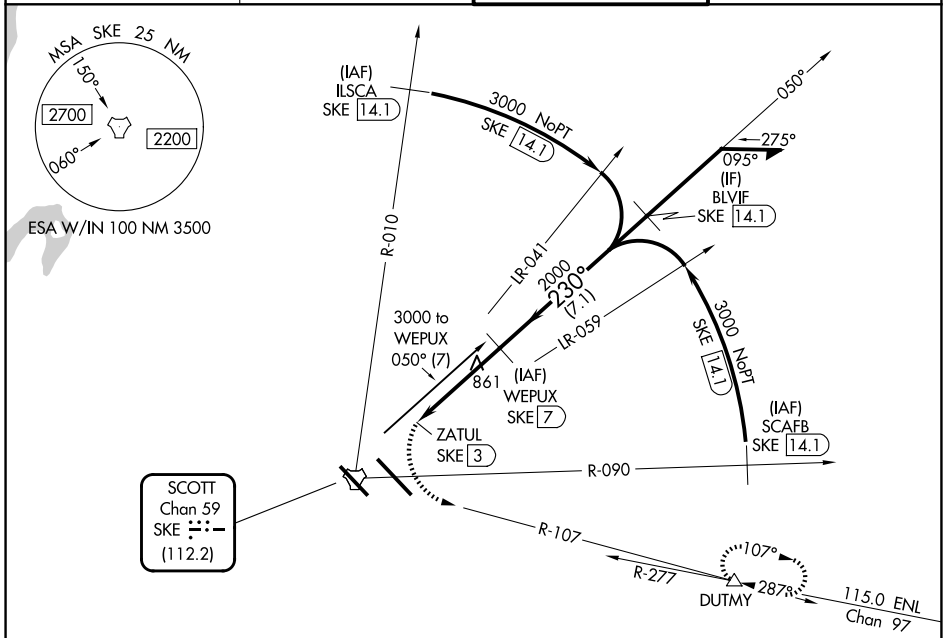

TACAN SKE Chan 59 (112.2)	APP CRS 230°	Rwy Ldg TDZE Apt Elev	N/A N/A 459
--	------------------------	-----------------------------	--

TACAN-A

SCOTT AFB/MIDAMERICA ST LOUIS (BLV)

⚠ RADAR required. When local altimeter setting not received, use St Louis Downtown altimeter setting; increase all MDA 60 feet; increase Circling Cat C/D/E visibility ¼ mile.

⚠ MISSED APPROACH: Climbing left turn to 3000 on heading 130° and SKE TACAN R-107 to DUTMY/SKE 14.1 DME and hold.

ATIS 128.7 256.7	ST LOUIS APP CON 125.2 281.5	SCOTT TOWER 128.25 253.5	GND CON 119.2 275.8
----------------------------	--	------------------------------------	-------------------------------

CATEGORY	A	B	C	D	E
CIRCLING	1180-2¼	721 (800-2¼)	1240-2¼ 781 (800-2¼)	1240-2½ 781 (800-2½)	1240-2¾ 781 (800-2¾)

TACAN-A

EC-3, 16 APR 2026 to 14 MAY 2026

EC-3, 16 APR 2026 to 14 MAY 2026