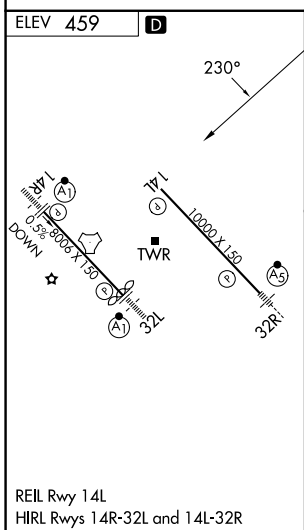

TACAN SKE Chan 59 (112.2)	APP CRS 230°	Rwy Ldg TDZE Apt Elev	N/A N/A 459
--	------------------------	-----------------------------	--

TACAN-A

SCOTT AFB/MIDAMERICA ST LOUIS (BLV)

⚠ RADAR required. When local altimeter setting not received, use St Louis Downtown altimeter setting; increase all MDA 60 feet; increase Circling Cat C/D/E visibility ¼ mile.

⚠ MISSED APPROACH: Climbing left turn to 3000 on heading 130° and SKE TACAN R-107 to DUTMY/SKE 14.1 DME and hold.

ATIS 128.7 256.7	ST LOUIS APP CON 125.2 281.5	SCOTT TOWER 128.25 253.5	GND CON 119.2 275.8
----------------------------	--	------------------------------------	-------------------------------

CATEGORY	A	B	C	D	E
CIRCLING	1180-2¼	721 (800-2¼)	1240-2¼ 781 (800-2¼)	1240-2½ 781 (800-2½)	1240-2¾ 781 (800-2¾)

TACAN-A

EC-3, 16 APR 2026 to 14 MAY 2026

EC-3, 16 APR 2026 to 14 MAY 2026