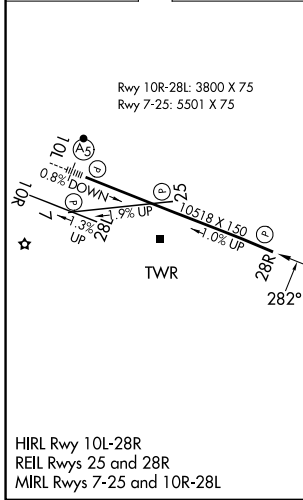

WAAS CH 56222 W28A	APP CRS 282°	Rwy Ldg 10518 TDZE 3517 Apt Elev 3662
--	------------------------	--

RNAV (GPS) Y RWY 28R

BILLINGS LOGAN INTL (BIL)

RNP APCH - GPS.

⚠ For uncompensated Baro-VNAV systems, LNAV/VNAV NA below -24°C or above 50°C.

MISSED APPROACH: Climb to 5900 direct WIBON and hold.

ATIS 126.3	BILLINGS APP CON 120.5 284.6	BILLINGS TOWER 127.2 257.8	GND CON 121.9
----------------------	--	--------------------------------------	-------------------------

NW-1, 16 APR 2026 to 14 MAY 2026

NW-1, 16 APR 2026 to 14 MAY 2026

ELEV 3662	D	TDZE 3517
-----------	----------	-----------

CATEGORY	A	B	C	D
LPV DA		3767- ³ / ₄	250 (200- ³ / ₄)	
LNAV/VNAV DA		3786- ⁷ / ₈	269 (200- ⁷ / ₈)	
LNAV MDA	3820-1		303 (200-1)	
CIRCLING	4160-1	498 (500-1)	4180-1 ¹ / ₂ 518 (600-1 ¹ / ₂)	4580-3 918 (1000-3)