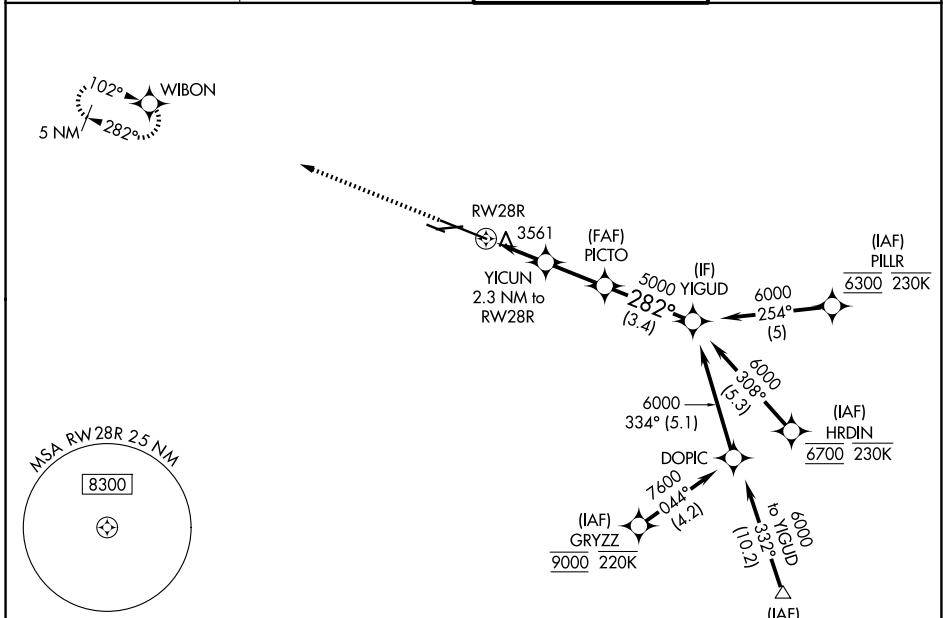

WAAS CH 56222 W28A	APP CRS 282°	Rwy Ldg 10518 TDZE 3517 Apt Elev 3662
--	------------------------	--

RNAV (GPS) Y RWY 28R

BILLINGS LOGAN INTL (BIL)

RNP APCH - GPS.

⚠ For uncompensated Baro-VNAV systems, LNAV/VNAV NA below -24°C or above 50°C.

MISSED APPROACH: Climb to 5900 direct WIBON and hold.

ATIS 126.3	BILLINGS APP CON 120.5 284.6	BILLINGS TOWER 127.2 257.8	GND CON 121.9
----------------------	--	--------------------------------------	-------------------------

NW-1, 16 APR 2026 to 14 MAY 2026

NW-1, 16 APR 2026 to 14 MAY 2026

ELEV 3662	D	TDZE 3517
-----------	----------	-----------

CATEGORY	A	B	C	D
LPV DA		3767- ³ / ₄	250 (200- ³ / ₄)	
LNAV/VNAV DA		3786- ⁷ / ₈	269 (200- ⁷ / ₈)	
LNAV MDA	3820-1		303 (200-1)	
CIRCLING	4160-1	498 (500-1)	4180-1 ¹ / ₂ 518 (600-1 ¹ / ₂)	4580-3 918 (1000-3)