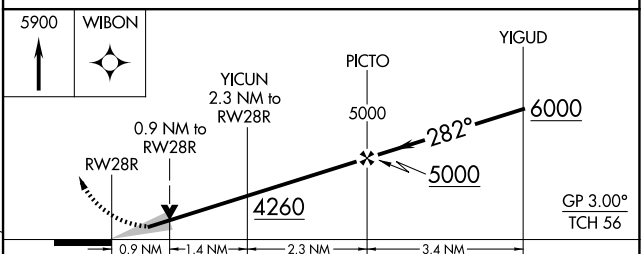

WAAS CH 56222 W28A	APP CRS 282°	Rwy Ldg 10518 TDZE 3517 Apt Elev 3662
--	------------------------	--

RNAV (GPS) Y RWY 28R

BILLINGS LOGAN INTL (BIL)

RNP APCH - GPS.

⚠ For uncompensated Baro-VNAV systems, LNAV/VNAV NA below -24°C or above 50°C.

MISSED APPROACH: Climb to 5900 direct WIBON and hold.

ATIS 126.3	BILLINGS APP CON 120.5 284.6	BILLINGS TOWER 127.2 257.8	GND CON 121.9
----------------------	--	--------------------------------------	-------------------------

NW-1, 16 APR 2026 to 14 MAY 2026

NW-1, 16 APR 2026 to 14 MAY 2026

ELEV 3662	D	TDZE 3517
-----------	----------	-----------

CATEGORY	A	B	C	D
LPV DA		3767- ³ / ₄	250 (200- ³ / ₄)	
LNAV/VNAV DA		3786- ⁷ / ₈	269 (200- ⁷ / ₈)	
LNAV MDA	3820-1		303 (200-1)	
CIRCLING	4160-1	498 (500-1)	4180-1 ¹ / ₂ 518 (600-1 ¹ / ₂)	4580-3 918 (1000-3)