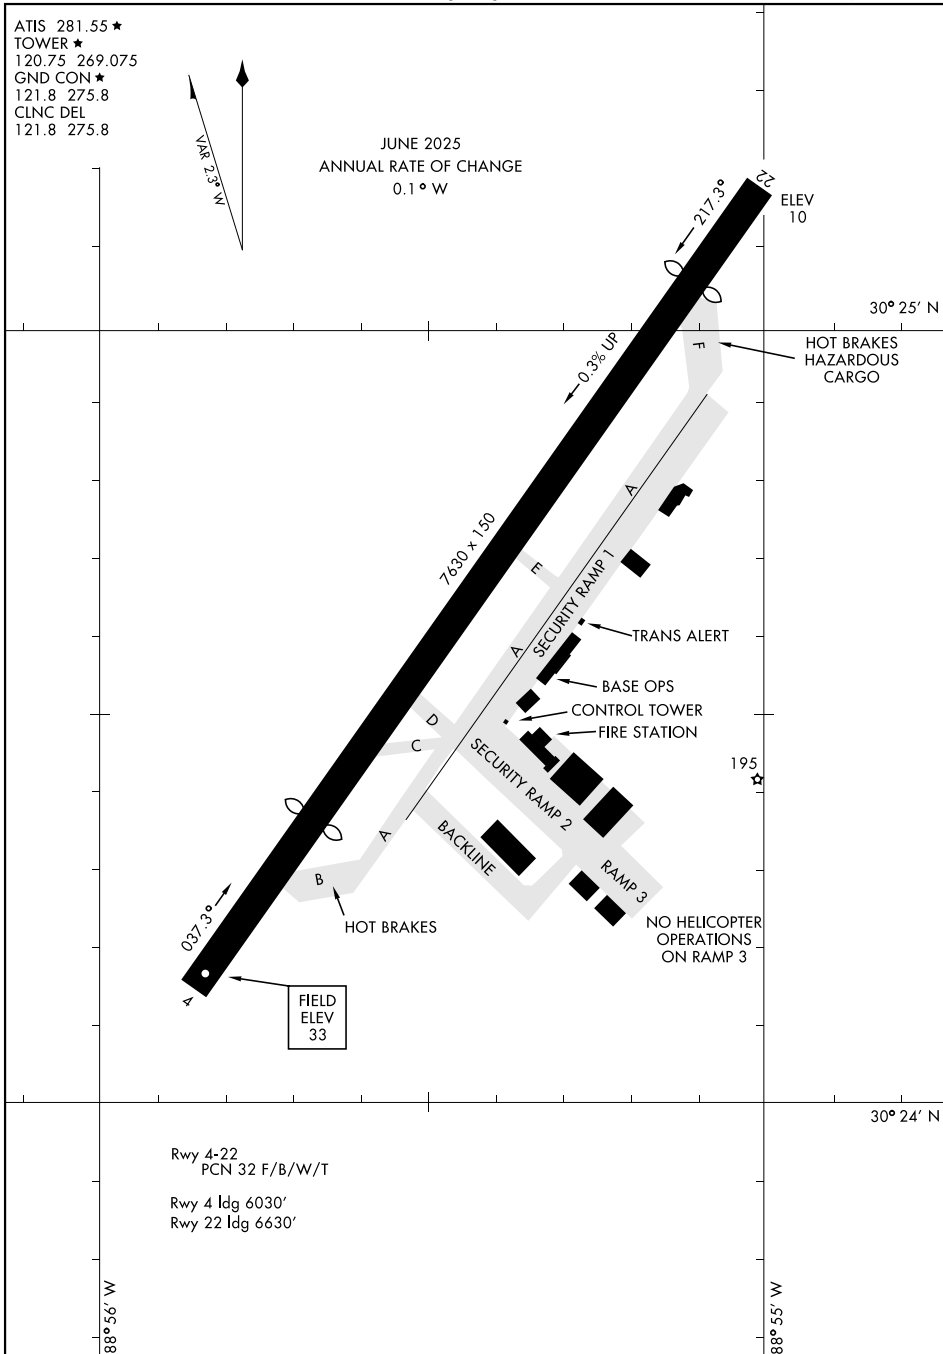

AIRPORT DIAGRAM

[USAF]

KEESLER AFB (KBIX)

BILOXI, MISSISSIPPI

ATIS 281.55 ★
 TOWER ★
 120.75 269.075
 GND CON ★
 121.8 275.8
 CLNC DEL
 121.8 275.8

JUNE 2025
 ANNUAL RATE OF CHANGE
 0.1 ° W

SC-4, 16 APR 2026 to 14 MAY 2026

SC-4, 16 APR 2026 to 14 MAY 2026

AIRPORT DIAGRAM

BILOXI, MISSISSIPPI

KEESLER AFB (KBIX)