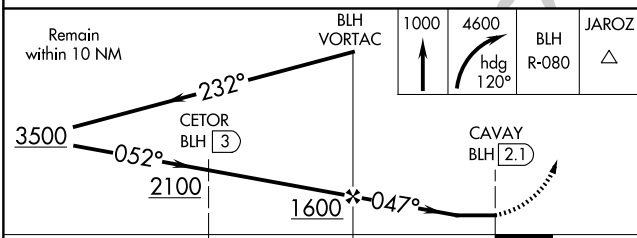

VORTAC BLH 117.4 Chan 121	APP CRS 047°	Rwy Idg TDZE Apt Elev	N/A N/A 397
---	------------------------	-----------------------------	--

VOR/DME-A

BLYTHE (BLH)

⚠ MISSED APPROACH: Climb to 1000, then climbing right turn to 4600 via heading 120° and BLH R-080 outbound to JAROZ/15 DME and hold.

ASOS 120.175	LOS ANGELES CENTER 128.15 285.6	UNICOM 122.8 (CTAF) 📻
------------------------	---	--

SW-3, 16 APR 2026 to 14 MAY 2026

SW-3, 16 APR 2026 to 14 MAY 2026

ELEV 397

CATEGORY	A	B	C	D
CIRCLING	840-1 443 (500-1)	860-1 463 (500-1)	960-1½ 563 (600-1½)	1260-2¾ 863 (900-2¾)