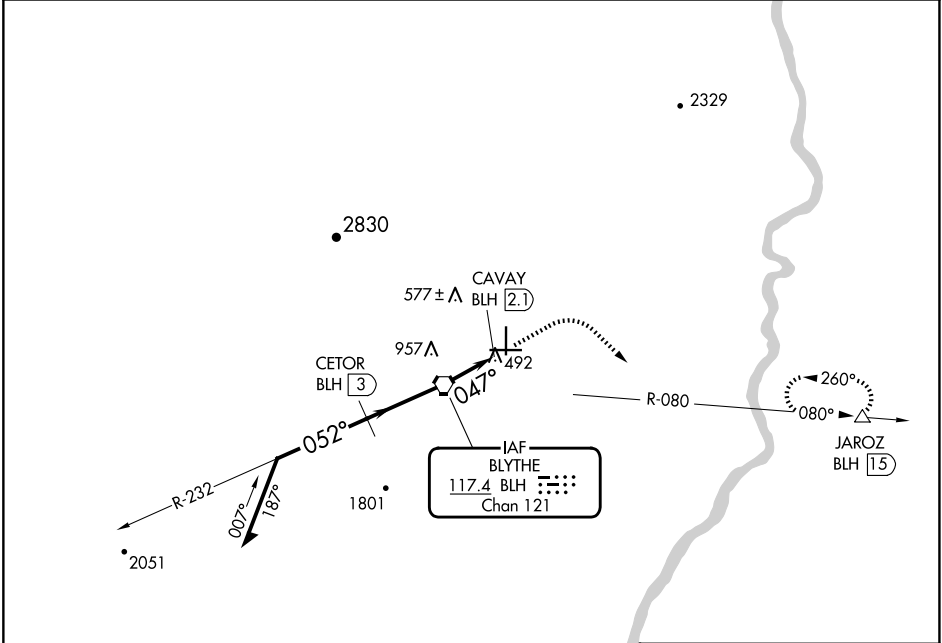

VORTAC BLH 117.4 Chan 121	APP CRS 047°	Rwy Idg TDZE Apt Elev	N/A N/A 397
---	------------------------	-----------------------------	--

VOR/DME-A

BLYTHE (BLH)

⚠ MISSED APPROACH: Climb to 1000, then climbing right turn to 4600 via heading 120° and BLH R-080 outbound to JAROZ/15 DME and hold.

ASOS 120.175	LOS ANGELES CENTER 128.15 285.6	UNICOM 122.8 (CTAF) 📻
------------------------	---	--

SW-3, 16 APR 2026 to 14 MAY 2026

SW-3, 16 APR 2026 to 14 MAY 2026

ELEV 397

CATEGORY	A	B	C	D
CIRCLING	840-1 443 (500-1)	860-1 463 (500-1)	960-1½ 563 (600-1½)	1260-2¾ 863 (900-2¾)

MIRL Rwy 8-26 and 17-35 **📻**