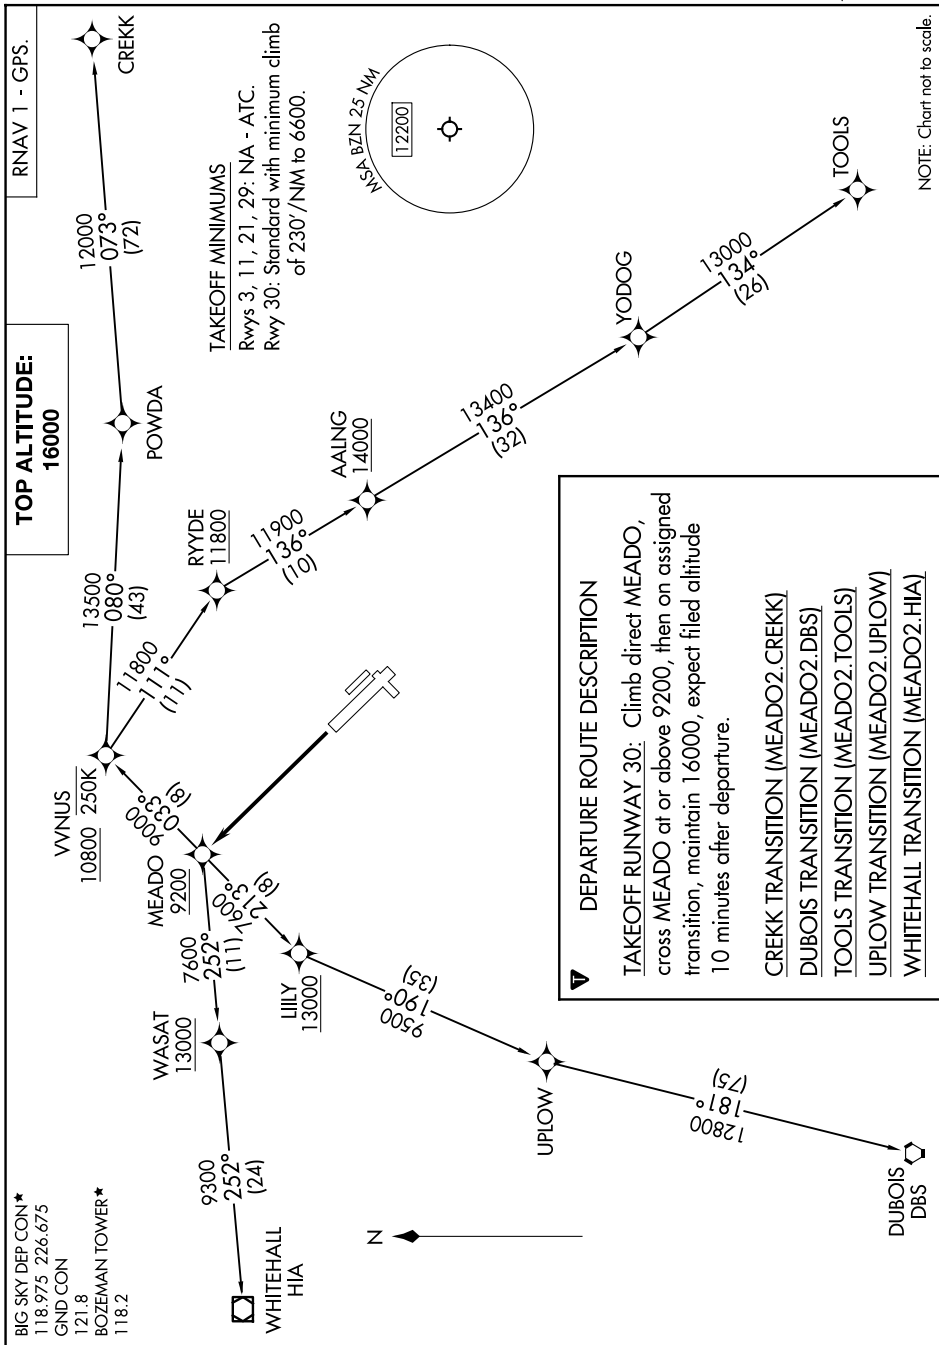

(MEADO2.MEADO) 26022

MEADO TWO DEPARTURE (RNAV)

AL-59 (FAA)

BOZEMAN YELLOWSTONE INTL (BZN)

BOZEMAN, MONTANA

NW-1, 16 APR 2026 to 14 MAY 2026

MEADO TWO DEPARTURE (RNAV)

(MEADO2.MEADO) 26DEC24

BOZEMAN, MONTANA

BOZEMAN YELLOWSTONE INTL (BZN)

NW-1, 16 APR 2026 to 14 MAY 2026