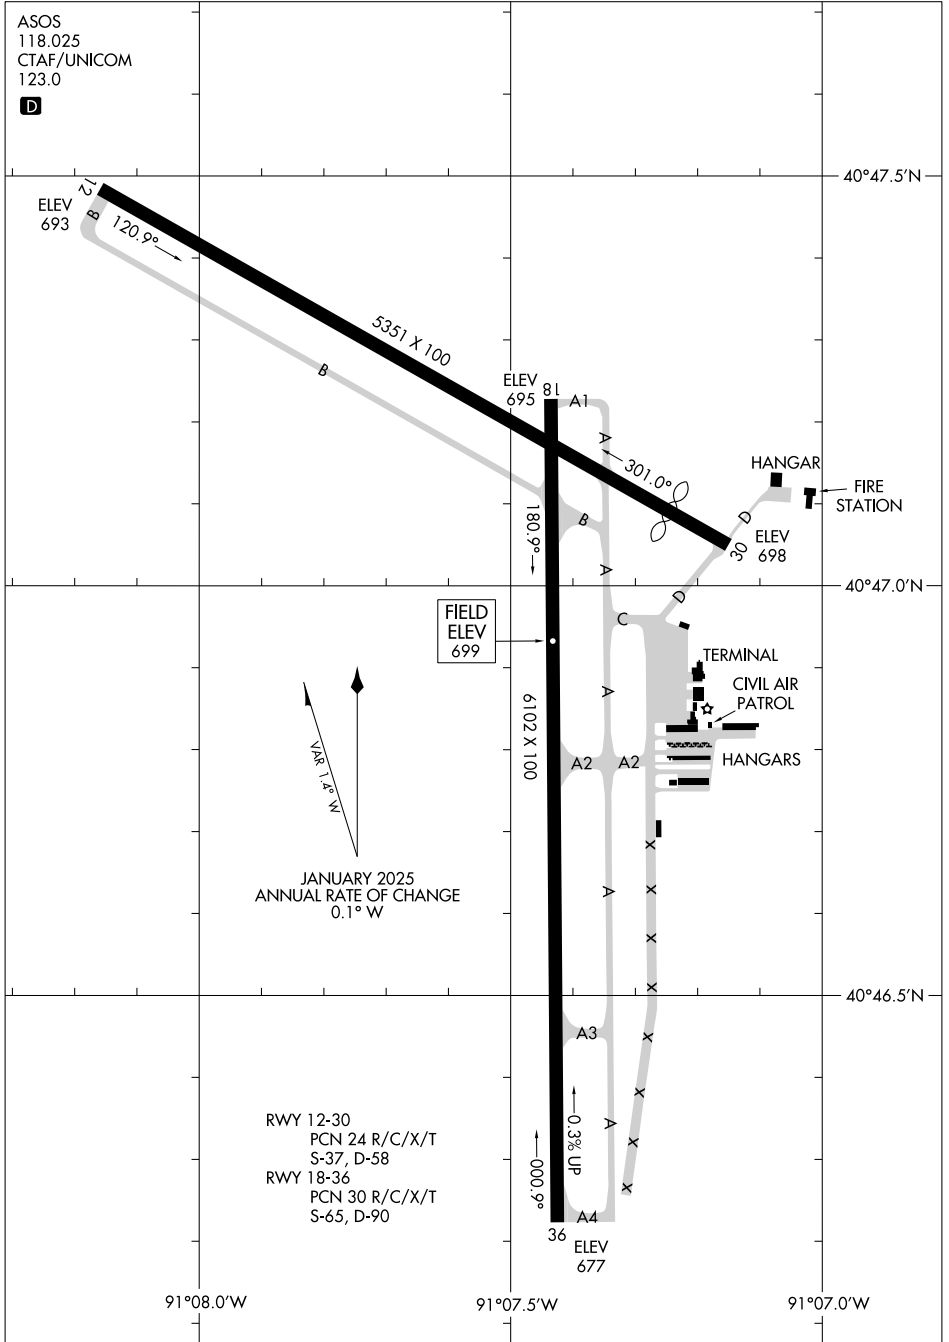

25219

AIRPORT DIAGRAM

AL-69 (FAA)

SOUTHEAST IOWA RGNL (B.R.L.)
BURLINGTON, IOWA

ASOS
118.025
CTAF/UNICOM
123.0

NC-3, 16 APR 2026 to 14 MAY 2026

NC-3, 16 APR 2026 to 14 MAY 2026

AIRPORT DIAGRAM

25219

BURLINGTON, IOWA
SOUTHEAST IOWA RGNL (B.R.L.)