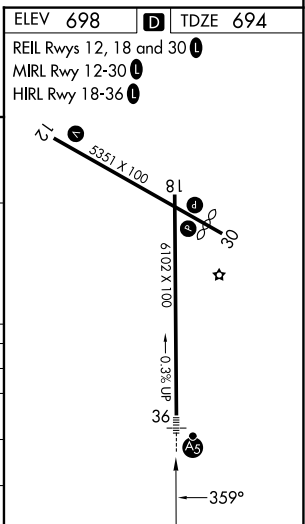

WAAS CH 42711 W36A	APP CRS 359°	Rwy Ldg TDZE Apt Elev	6102 694 698
--	------------------------	-----------------------------	---

RNAV (GPS) RWY 36

SOUTHEAST IOWA RGNL (B.R.L.)

RNP APCH.	MALSR	MISSED APPROACH: Climb to 3000 direct AXCUK and hold, continue climb-in-hold to 3000.
<p>For uncompensated Baro-VNAV systems, LNAV/VNAV NA below -16°C or above 54°C.</p>		

ASOS 118.025	CHICAGO CENTER 135.6 370.95	UNICOM 123.0 (CTAF)
------------------------	---------------------------------------	-------------------------------

CATEGORY	A	B	C	D
LPV DA	894-1/2	200 (200-1/2)		NA
LNAV/VNAV DA	1026-3/4	332 (400-3/4)		NA
LNAV MDA	1100-1/2	406 (500-1/2)	1100-3/4 406 (500-3/4)	NA
CIRCLING	1180-1	482 (500-1)	1380-2 682 (700-2)	NA