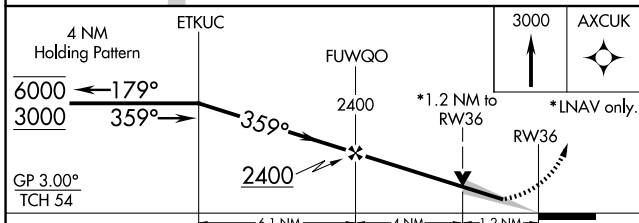

WAAS CH 42711 W36A	APP CRS 359°	Rwy Ldg TDZE Apt Elev	6102 694 698
--	------------------------	-----------------------------	---

RNAV (GPS) RWY 36

SOUTHEAST IOWA RGNL (B.R.L.)

RNP APCH.	MALSR	MISSED APPROACH: Climb to 3000 direct AXCUK and hold, continue climb-in-hold to 3000.
<p>For uncompensated Baro-VNAV systems, LNAV/VNAV NA below -16°C or above 54°C.</p>		

ASOS 118.025	CHICAGO CENTER 135.6 370.95	UNICOM 123.0 (CTAF)
------------------------	---------------------------------------	-------------------------------

CATEGORY	A	B	C	D
LPV DA	894-1/2	200 (200-1/2)		NA
LNAV/VNAV DA	1026-3/4	332 (400-3/4)		NA
LNAV MDA	1100-1/2	406 (500-1/2)	1100-3/4 406 (500-3/4)	NA
CIRCLING	1180-1	482 (500-1)	1380-2 682 (700-2)	NA