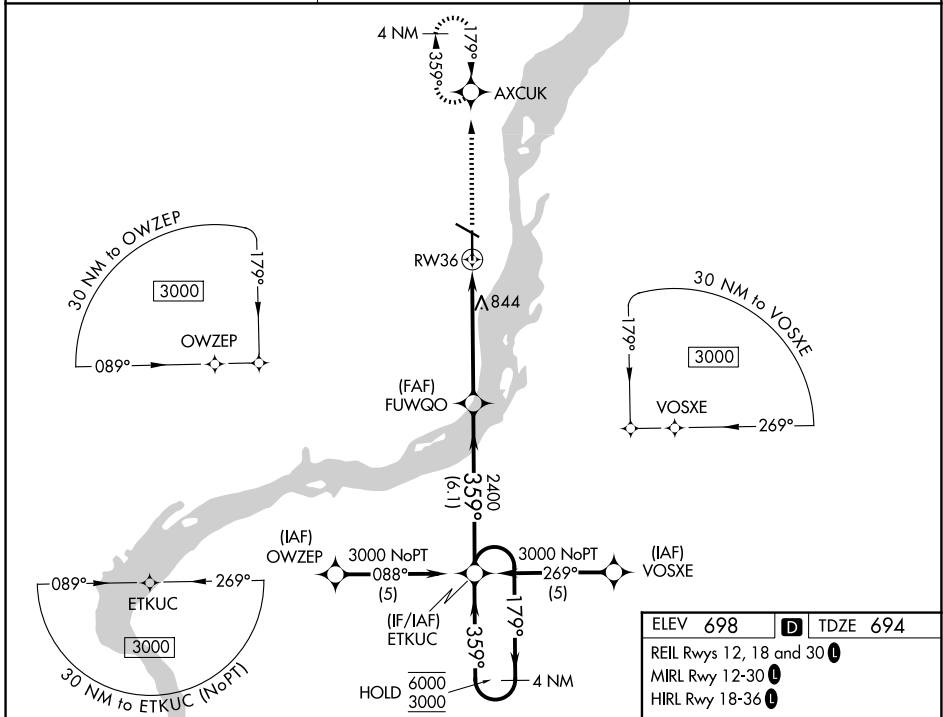

WAAS CH 42711 W36A	APP CRS 359°	Rwy Ldg TDZE Apt Elev	6102 694 698
--	------------------------	-----------------------------	---

RNAV (GPS) RWY 36

SOUTHEAST IOWA RGNL (B.R.L.)

RNP APCH.	MALSR	MISSED APPROACH: Climb to 3000 direct AXCUK and hold, continue climb-in-hold to 3000.
<p>For uncompensated Baro-VNAV systems, LNAV/VNAV NA below -16°C or above 54°C.</p>		

ASOS 118.025	CHICAGO CENTER 135.6 370.95	UNICOM 123.0 (CTAF)
------------------------	---------------------------------------	-------------------------------

CATEGORY	A	B	C	D
LPV DA	894-1/2	200 (200-1/2)		NA
LNAV/VNAV DA	1026-3/4	332 (400-3/4)		NA
LNAV MDA	1100-1/2	406 (500-1/2)	1100-3/4 406 (500-3/4)	NA
CIRCLING	1180-1	482 (500-1)	1380-2 682 (700-2)	NA

NC-3, 16 APR 2026 to 14 MAY 2026

NC-3, 16 APR 2026 to 14 MAY 2026