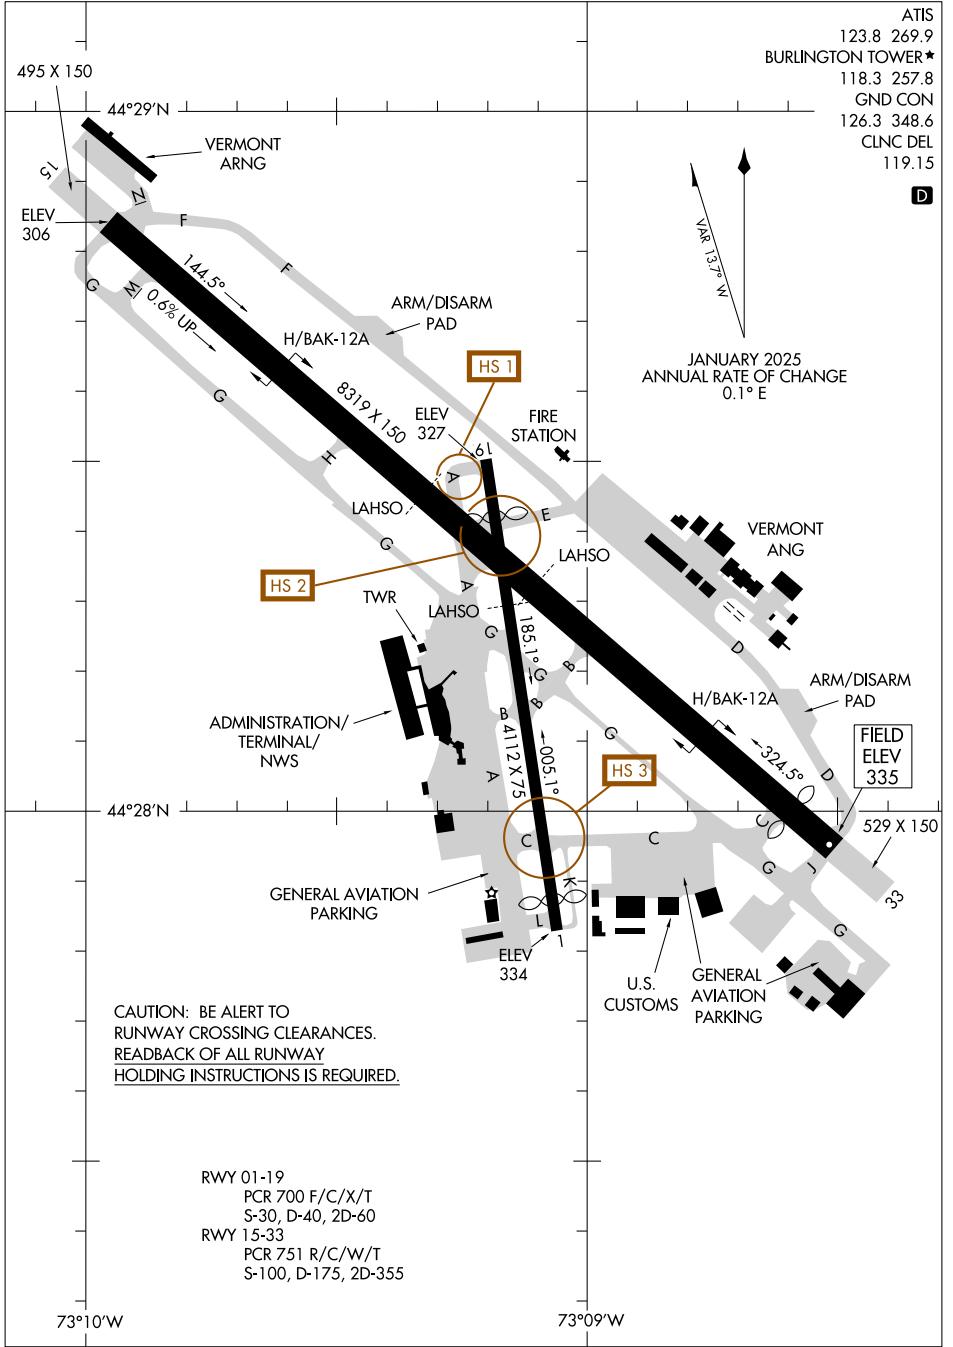

25275

AIRPORT DIAGRAM

PATRICK LEAHY BURLINGTON INTL (BTV)

AL-70 (FAA)

BURLINGTON, VERMONT

ATIS
123.8 269.9
BURLINGTON TOWER★
118.3 257.8
GND CON
126.3 348.6
CLNC DEL
119.15

▲
MAG 131.7° N
JANUARY 2025
ANNUAL RATE OF CHANGE
0.1° E

NE-1, 16 APR 2026 to 14 MAY 2026

NE-1, 16 APR 2026 to 14 MAY 2026

AIRPORT DIAGRAM

25275

BURLINGTON, VERMONT

PATRICK LEAHY BURLINGTON INTL (BTV)