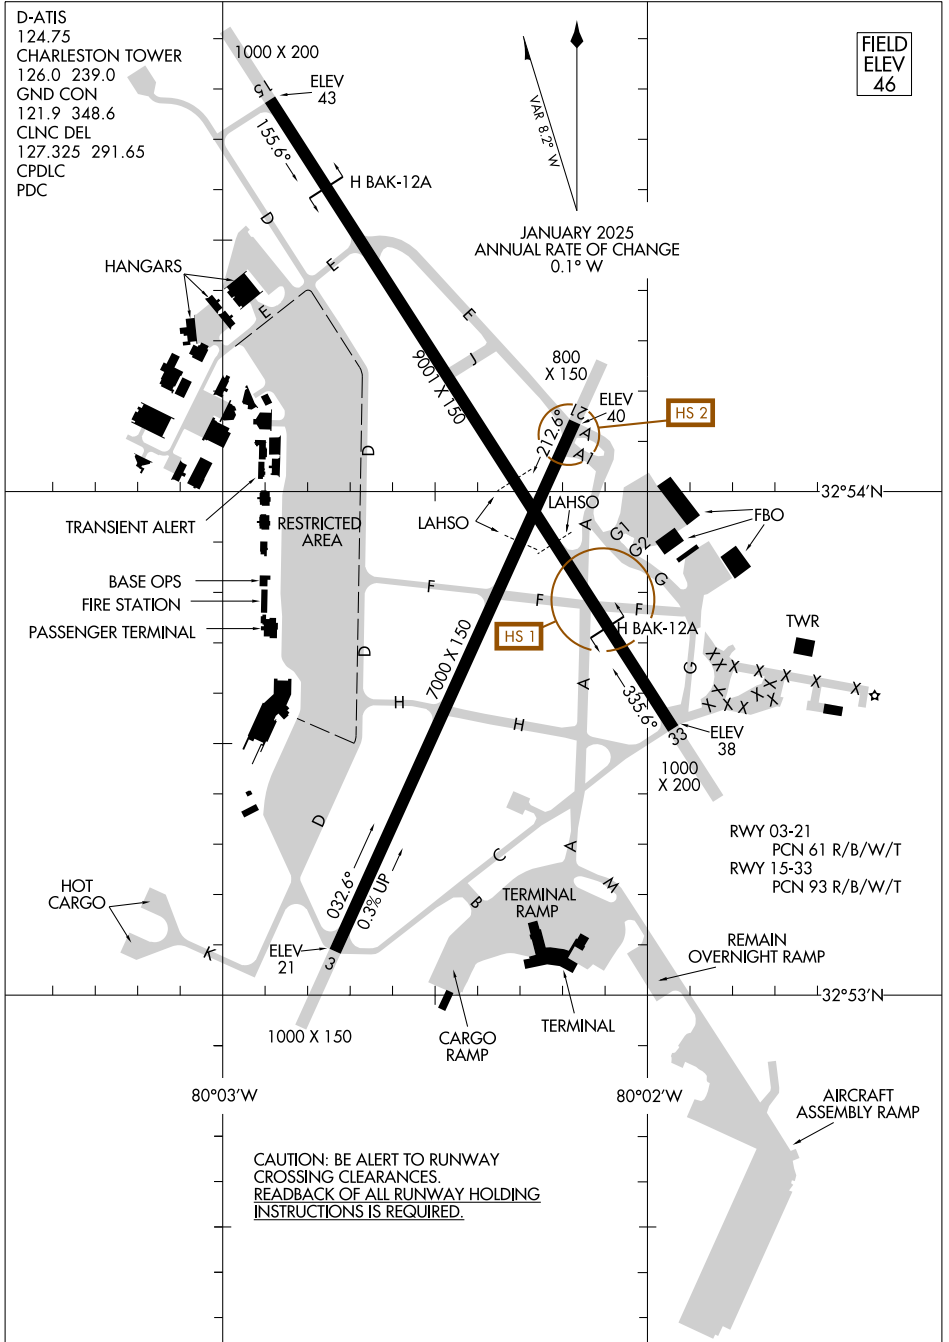

# AIRPORT DIAGRAM

CHARLESTON AFB/INTL (CHS)  
CHARLESTON, SOUTH CAROLINA

AL-76 (FAA)

SE-2, 16 APR 2026 to 14 MAY 2026

SE-2, 16 APR 2026 to 14 MAY 2026

# AIRPORT DIAGRAM

CHARLESTON, SOUTH CAROLINA  
CHARLESTON AFB/INTL (CHS)