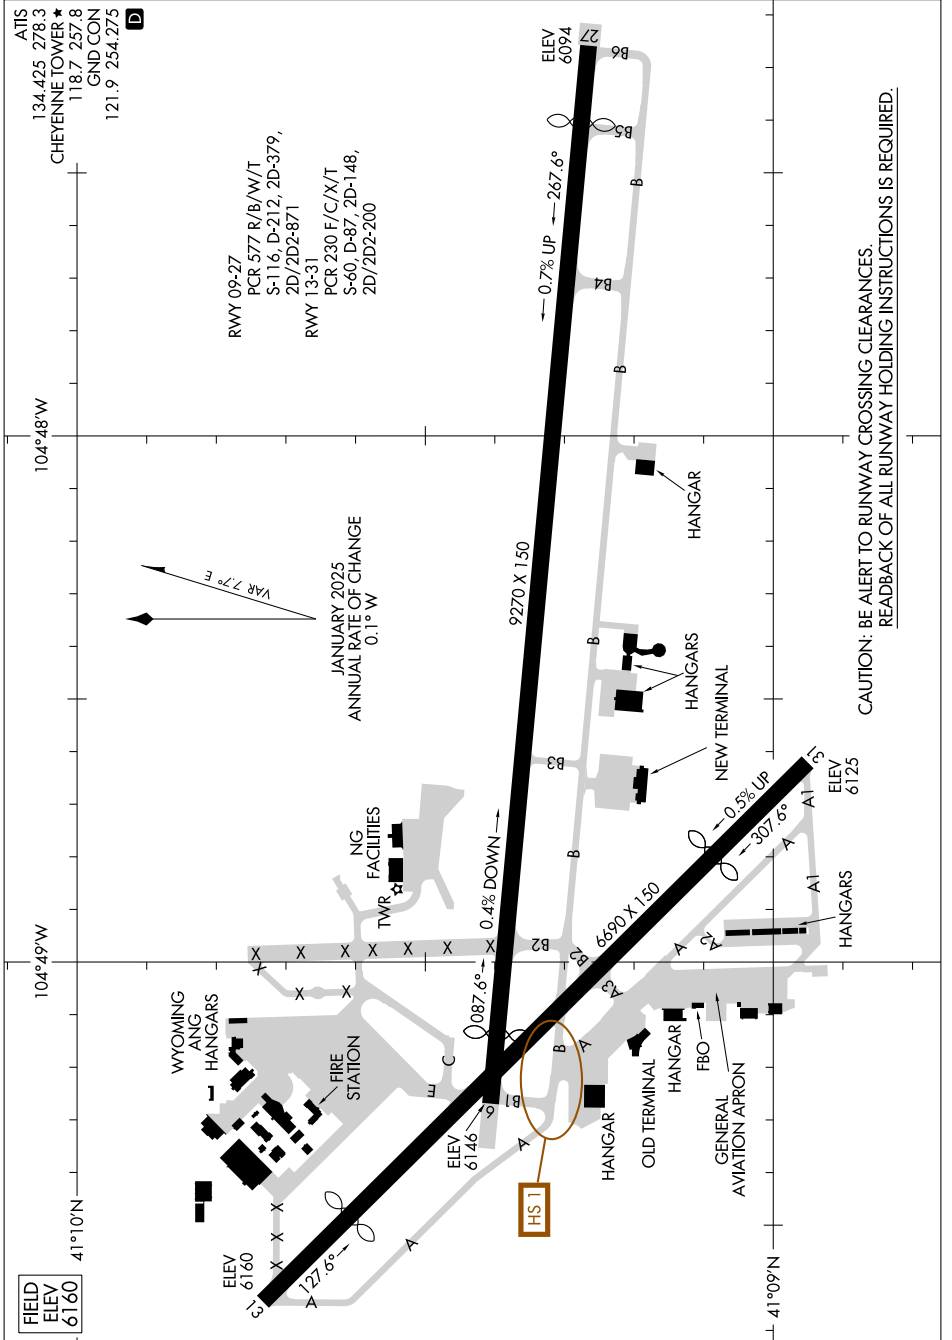

AIRPORT DIAGRAM

CHEYENNE RGNL/JERRY OLSON FLD (CYS)

AL-80 (FAA)

CHEYENNE, WYOMING

NW-1, 16 APR 2026 to 14 MAY 2026

CAUTION: BE ALERT TO RUNWAY CROSSING CLEARANCES.
REARBACK OF ALL RUNWAY HOLDING INSTRUCTIONS IS REQUIRED.

NW-1, 16 APR 2026 to 14 MAY 2026

AIRPORT DIAGRAM

CHEYENNE, WYOMING
CHEYENNE RGNL/JERRY OLSON FLD (CYS)