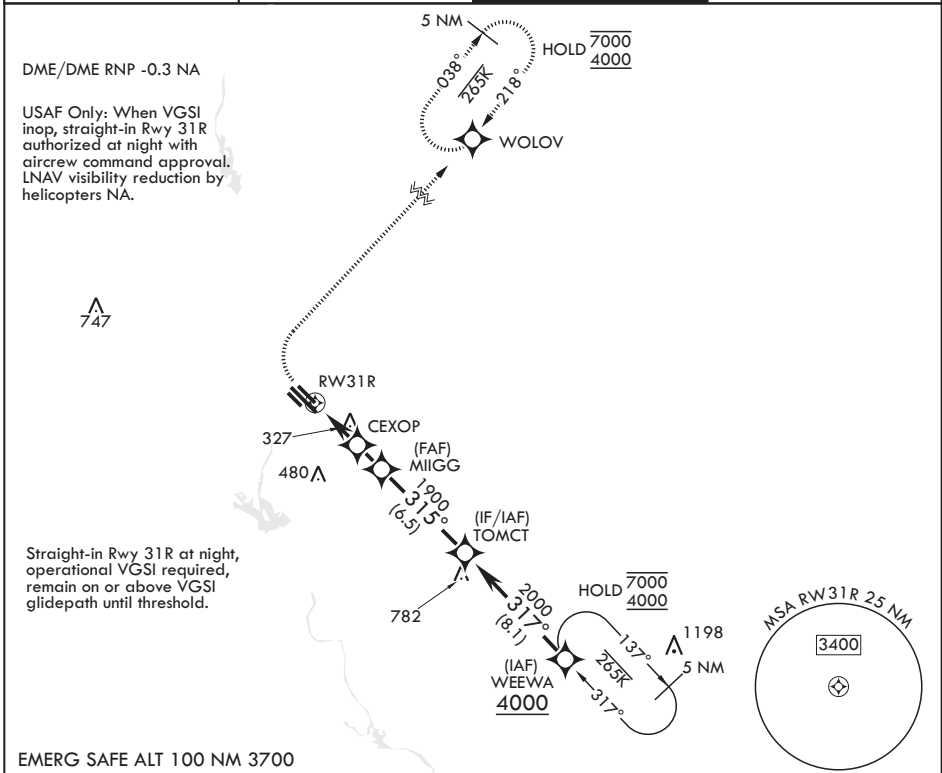

COLUMBUS, MISSISSIPPI

RNAV (GPS) RWY 31R

APCH CRS 315°	Rwy Idg 8016
	TDZE 218
	Arprt Elev 218

(USAF)

COLUMBUS AFB (KCBM)

RNP APCH	MISSED APPROACH: Climb to 800 then climbing right turn to 4000 direct WOLOV and hold.
----------	---

ATIS* 115.2 273.5	APP CON* 126.075 239.25 N 134.55 350.3 SE 135.6 323.275 SW	TOWER* 126.65 379.925	GND CON* 121.9 275.8
----------------------	---	--------------------------	-------------------------

800	4000	WOLOV	ELEV 218					TDZE 218