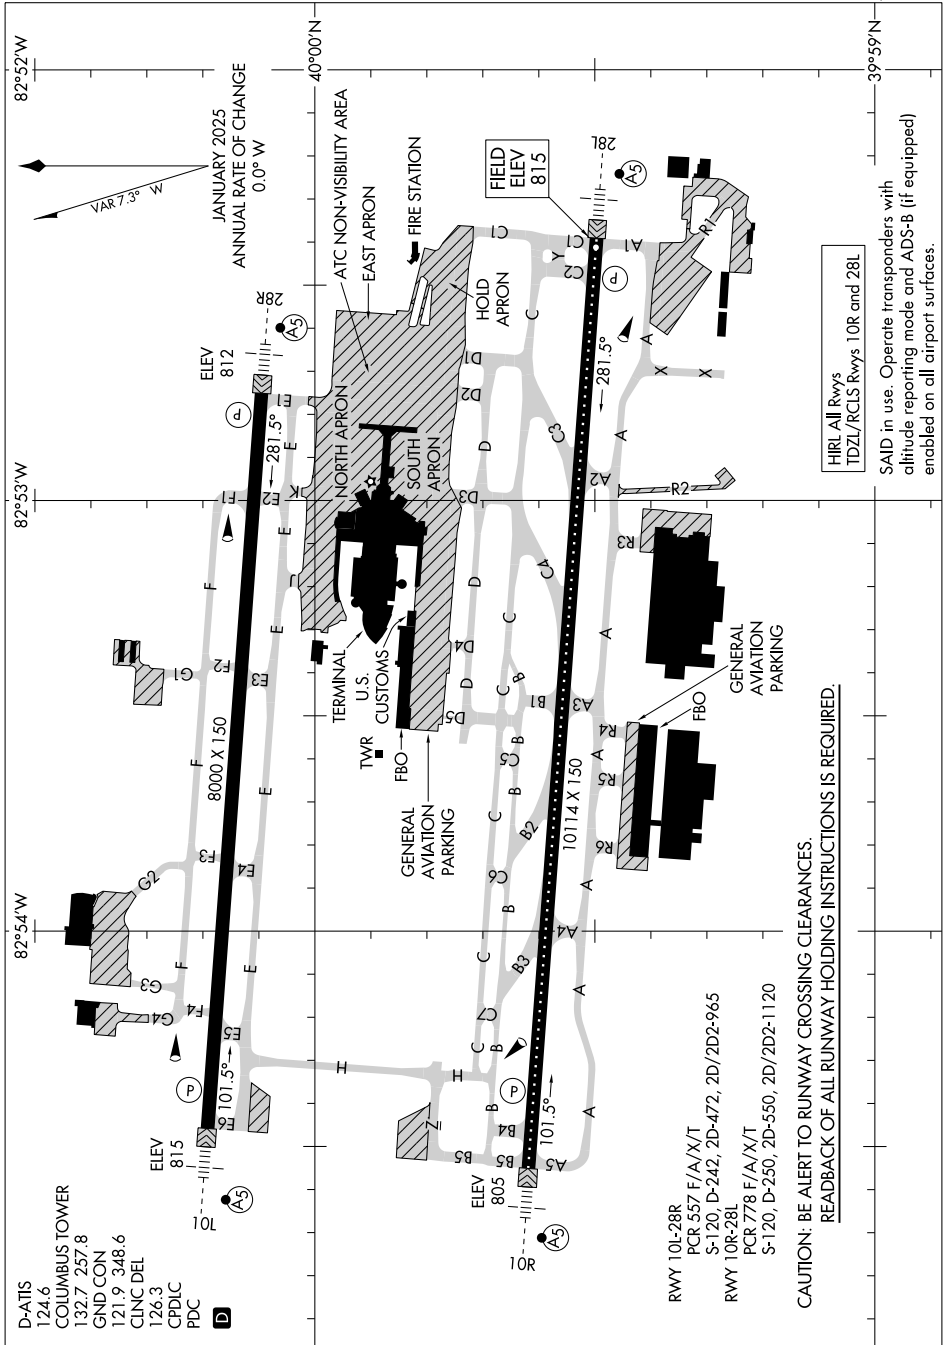

AIRPORT DIAGRAM

AL-94 (FAA)

JOHN GLENN COLUMBUS INTL (CMH)
COLUMBUS, OHIO

EC-2, 16 APR 2026 to 14 MAY 2026

EC-2, 16 APR 2026 to 14 MAY 2026