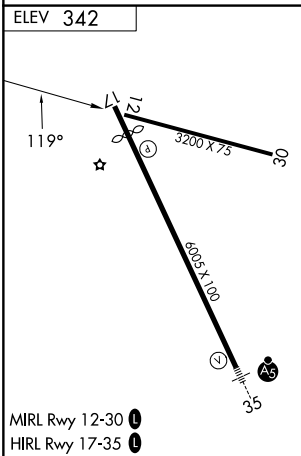

VOR/DME CON 112.9 Chan 76	APP CRS 119°	Rwy Ldg TDZE Apt Elev	N/A N/A 342

VOR-A
CONCORD MUNI (CON)

⚠ Circling Rwy 12, 17, 30 NA at night.	MISSED APPROACH: Climbing right turn to 4000 direct CON VOR/DME and hold, continue climb-in-hold to 4000.

ASOS 132.325	BOSTON APP CON 127.35 269.075	UNICOM 122.7 (CTAF) 0

FAF to MAP 3.1 NM					
Knots	60	90	120	150	180
Min:Sec	3:06	2:04	1:33	1:14	1:02
CATEGORY	A	B	C	D	
CIRCLING	940-1 598 (600-1)	1080-1 738 (800-1)	1500-3	1158 (1200-3)	

NE-1, 16 APR 2026 to 14 MAY 2026

NE-1, 16 APR 2026 to 14 MAY 2026