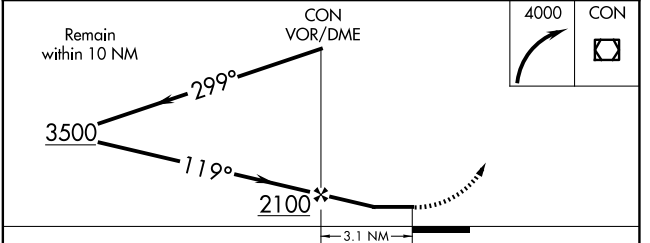

VOR/DME CON 112.9 Chan 76	APP CRS 119°	Rwy Ldg TDZE Apt Elev	N/A N/A 342

VOR-A
CONCORD MUNI (CON)

⚠ Circling Rwy 12, 17, 30 NA at night.	MISSED APPROACH: Climbing right turn to 4000 direct CON VOR/DME and hold, continue climb-in-hold to 4000.

ASOS 132.325	BOSTON APP CON 127.35 269.075	UNICOM 122.7 (CTAF) 0

FAF to MAP 3.1 NM					
Knots	60	90	120	150	180
Min:Sec	3:06	2:04	1:33	1:14	1:02
CATEGORY	A	B	C	D	
CIRCLING	940-1 598 (600-1)	1080-1 738 (800-1)	1500-3	1158 (1200-3)	

NE-1, 16 APR 2026 to 14 MAY 2026

NE-1, 16 APR 2026 to 14 MAY 2026