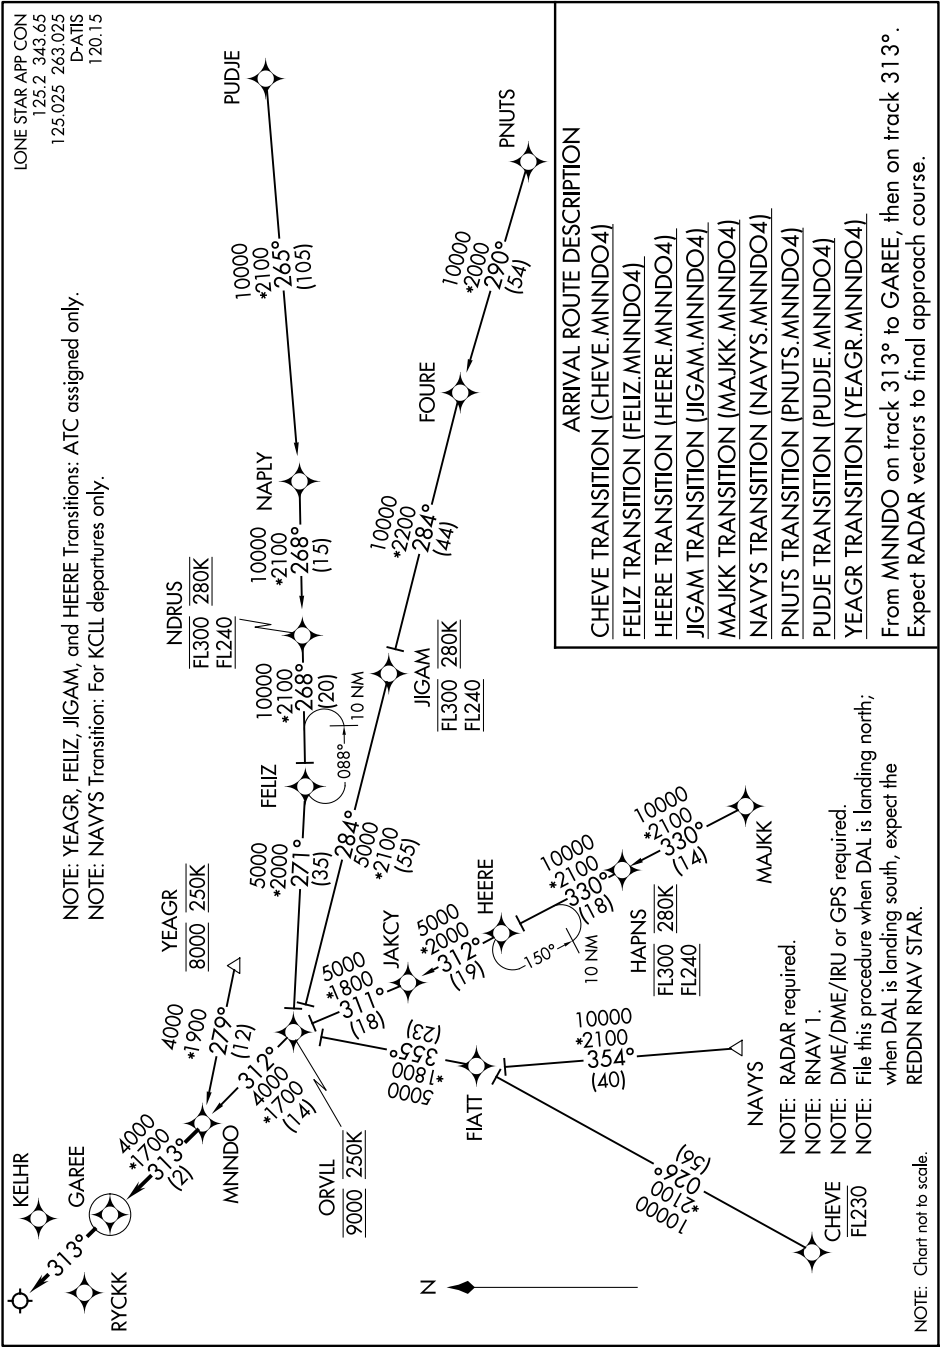

MNND0 FOUR ARRIVAL (RNAV)

SC-2, 16 APR 2026 to 14 MAY 2026

LONE STAR APP CON
125.2 343.65
125.025 263.025
D-ATIS
120.15

NOTE: YEAGR, FELIZ, JIGAM, and HEERE Transitions: ATC assigned only.
NOTE: NAVYS Transition: For KCLL departures only.

ARRIVAL ROUTE DESCRIPTION

<u>CHEVE TRANSITION (CHEVE.MNND04)</u>
<u>FELIZ TRANSITION (FELIZ.MNND04)</u>
<u>HEERE TRANSITION (HEERE.MNND04)</u>
<u>JIGAM TRANSITION (JIGAM.MNND04)</u>
<u>MAJJK TRANSITION (MAJJK.MNND04)</u>
<u>NAVYS TRANSITION (NAVYS.MNND04)</u>
<u>PNUTS TRANSITION (PNUTS.MNND04)</u>
<u>PUDJE TRANSITION (PUDJE.MNND04)</u>
<u>YEAGR TRANSITION (YEAGR.MNND04)</u>

From MNND0 on track 313° to GAREE, then on track 313°.
Expect RADAR vectors to final approach course.

MNND0 FOUR ARRIVAL (RNAV)

SC-2, 16 APR 2026 to 14 MAY 2026

NOTE: Chart not to scale.

NOTE: RADAR required.
NOTE: RNAV 1.
NOTE: DME/DME/IRU or GPS required.
NOTE: File this procedure when DAL is landing north;
when DAL is landing south, expect the
REDDN RNAV STAR.