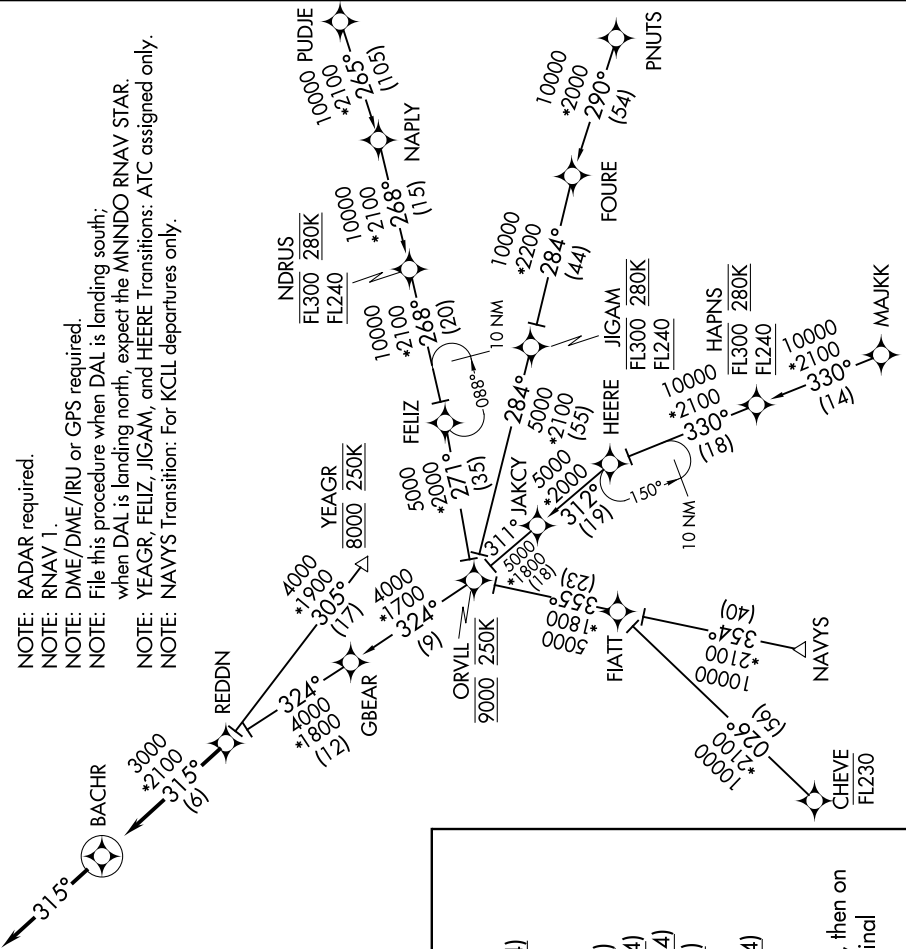

REDDN FOUR ARRIVAL (RNAV)

SC-2, 16 APR 2026 to 14 MAY 2026

LONE STAR APP CON
 125.27 308.4
 125.025 263.025
 D-ATIS
 120.15

NOTE: RADAR required.

NOTE: RNAV 1.

NOTE: DME/DME/IRU or GPS required.

NOTE: File this procedure when DAL is landing south; when DAL is landing north, expect the MNDO RNAV STAR.

NOTE: YEAGR, FELZ, JIGAM, and HEERE Transitions: ATC assigned only.

NOTE: NAVYS Transition: For KCLL departures only.

NOTE: Chart not to scale.

ARRIVAL ROUTE DESCRIPTION

- CHEVE TRANSITION (CHEVE.REDDN4)
- FELZ TRANSITION (FELZ.REDDN4)
- HEERE TRANSITION (HEERE.REDDN4)
- JIGAM TRANSITION (JIGAM.REDDN4)
- MAJJK TRANSITION (MAJJK.REDDN4)
- NAVYS TRANSITION (NAVYS.REDDN4)
- PNUITS TRANSITION (PNUITS.REDDN4)
- PUDJIE TRANSITION (PUDJIE.REDDN4)
- YEAGR TRANSITION (YEAGR.REDDN4)

From REDDN on track 31.5° to BACHR, then on track 31.5°. Expect RADAR vectors to find approach course.

SC-2, 16 APR 2026 to 14 MAY 2026

REDDN FOUR ARRIVAL (RNAV)