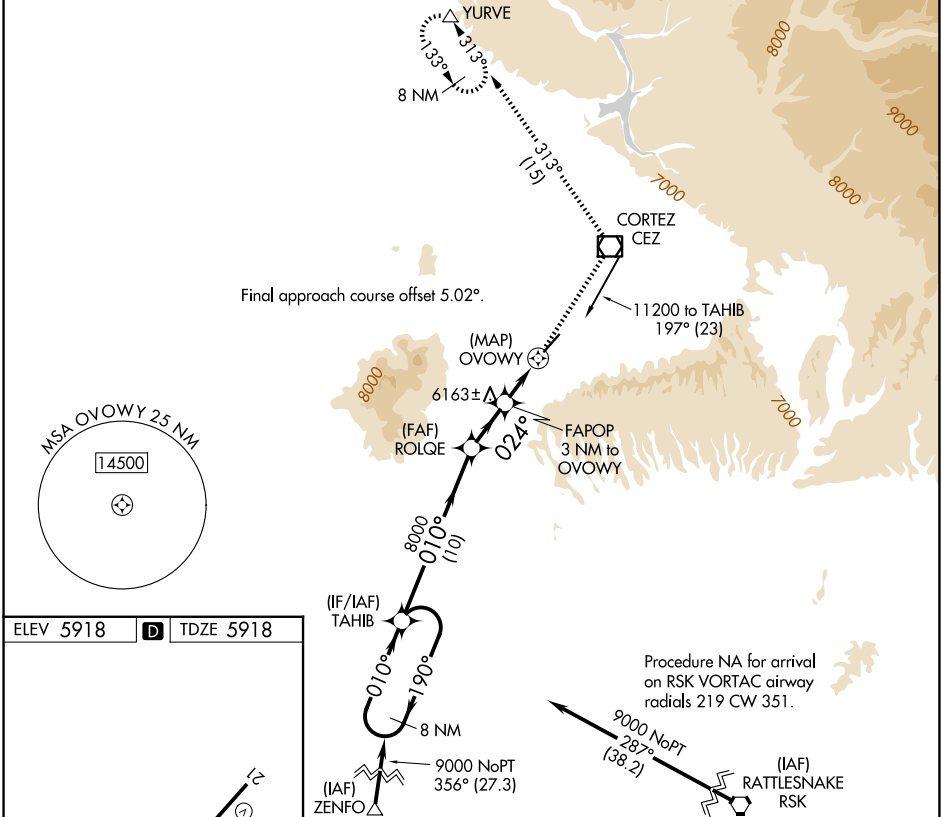

APP CRS 024°	Rwy Ldg TDZE Apt Elev	7205 5918 5918
------------------------	-----------------------------	---

RNAV (GPS) RWY 3

CORTEZ MUNI (CEZ)

RNP APCH.	<p>M</p> <p>A Rwy 3 helicopter visibility reduction below ¾ SM NA.</p>

MISSED APPROACH: Climb to 9800 direct CEZ VOR/DME and on track 313° to YURVE and hold.

ASOS 135.625	DENVER CENTER 118.575 348.7	UNICOM 122.8 (CTAF) 0
------------------------	---------------------------------------	---------------------------------

REIL Rws 3 and 21 0	MIRL Rwy 3-21 0			
CATEGORY	A	B	C	D
LNAV MDA	6440-1	522 (600-1)	6440-1½	522 (600-1½)

SW-1, 16 APR 2026 to 14 MAY 2026

SW-1, 16 APR 2026 to 14 MAY 2026