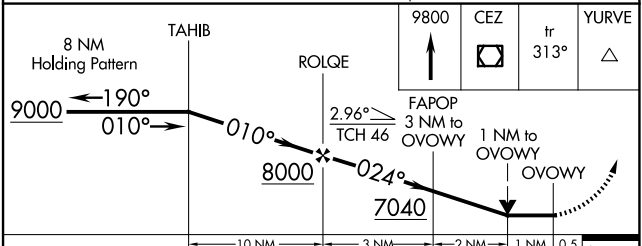

APP CRS 024°	Rwy Ldg TDZE Apt Elev	7205 5918 5918
------------------------	-----------------------------	---

RNAV (GPS) RWY 3

CORTEZ MUNI (CEZ)

RNP APCH.	<p>M</p> <p>A Rwy 3 helicopter visibility reduction below ¾ SM NA.</p>

MISSED APPROACH: Climb to 9800 direct CEZ VOR/DME and on track 313° to YURVE and hold.

ASOS 135.625	DENVER CENTER 118.575 348.7	UNICOM 122.8 (CTAF) 0
------------------------	---------------------------------------	---------------------------------