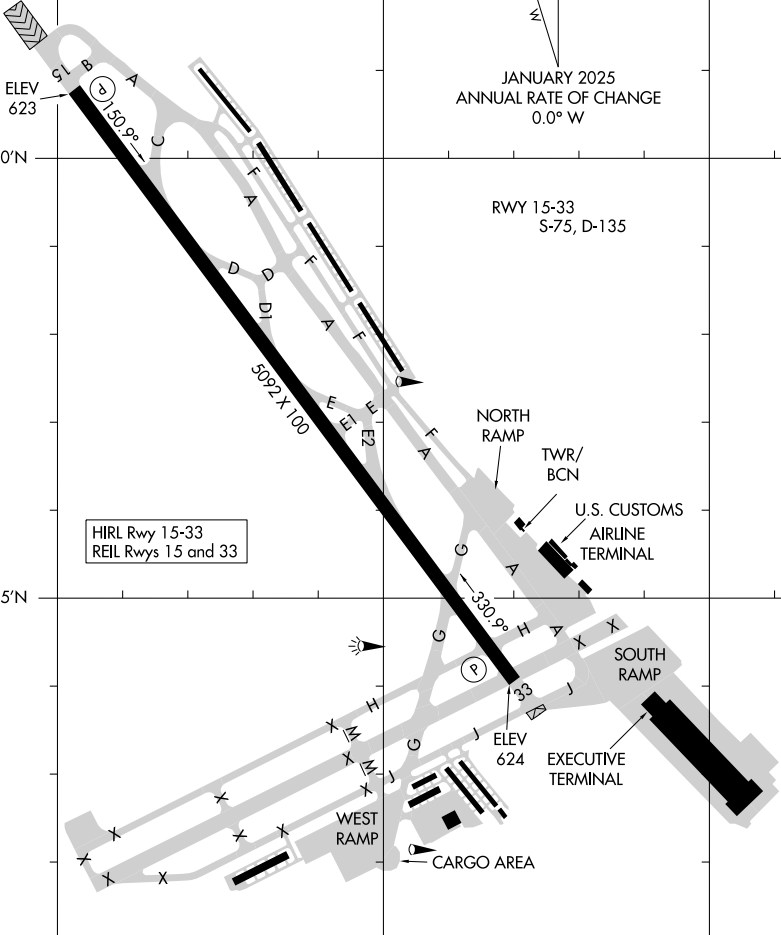

25331

AIRPORT DIAGRAM

AL-118 (FAA)

COLEMAN A YOUNG MUNI (D'E'T)
DETROIT, MICHIGAN

ATIS
124.875
DETROIT CITY TOWER
121.3 257.8
GND CON
121.85

FIELD
ELEV
624

HIRL Rwy 15-33
REIL Rwy 15 and 33

CAUTION: BE ALERT TO RUNWAY CROSSING CLEARANCES.
READBCK OF ALL RUNWAY HOLDING INSTRUCTIONS IS REQUIRED.

EC-1, 16 APR 2026 to 14 MAY 2026

EC-1, 16 APR 2026 to 14 MAY 2026

AIRPORT DIAGRAM

25331

DETROIT, MICHIGAN
COLEMAN A YOUNG MUNI (D'E'T)