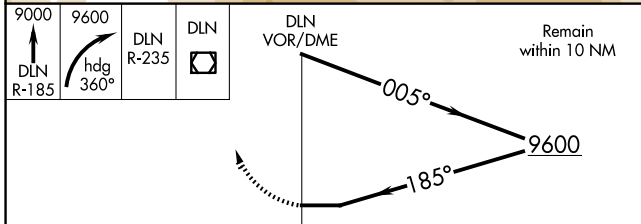

VOR/DME DLN 113.0 Chan 77	APP CRS 185°	Rwy Ldg TDZE Apt Elev 5245	N/A N/A 5245
--	------------------------	--------------------------------------	---

VOR-A

DILLON (DLN)

⚠ When local altimeter setting not received, procedure NA.
⚠ Night Landing: Rwy 4, 22, 35 NA. Helicopter visibility reduction below 1 SM not authorized.

MISSED APPROACH: Climb to 9000 on DLN VOR/DME R-185 then climbing right turn to 9600 on heading 360° and DLN VOR/DME R-235 to DLN VOR/DME and hold.

ASOS 135.225	SALT LAKE CENTER 132.4 338.3	UNICOM 122.8 (CTAF) 0
------------------------	--	---------------------------------

CATEGORY	A	B	C	D
CIRCLING	8100-1¼ 2855 (2900-1¼)	8100-1½ 2855 (2900-1½)	8100-3	2855 (2900-3)

NW-1, 16 APR 2026 to 14 MAY 2026

NW-1, 16 APR 2026 to 14 MAY 2026