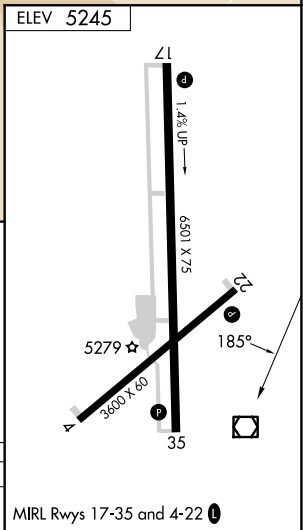

VOR/DME DLN 113.0 Chan 77	APP CRS 185°	Rwy Ldg TDZE Apt Elev 5245	N/A N/A 5245
--	------------------------	--------------------------------------	---

VOR-A

DILLON (DLN)

⚠ When local altimeter setting not received, procedure NA.
⚠ Night Landing: Rwy 4, 22, 35 NA. Helicopter visibility reduction below 1 SM not authorized.

MISSED APPROACH: Climb to 9000 on DLN VOR/DME R-185 then climbing right turn to 9600 on heading 360° and DLN VOR/DME R-235 to DLN VOR/DME and hold.

ASOS 135.225	SALT LAKE CENTER 132.4 338.3	UNICOM 122.8 (CTAF) 0
------------------------	--	---------------------------------

CATEGORY	A	B	C	D
CIRCLING	8100-1¼ 2855 (2900-1¼)	8100-1½ 2855 (2900-1½)	8100-3	2855 (2900-3)

NW-1, 16 APR 2026 to 14 MAY 2026

NW-1, 16 APR 2026 to 14 MAY 2026