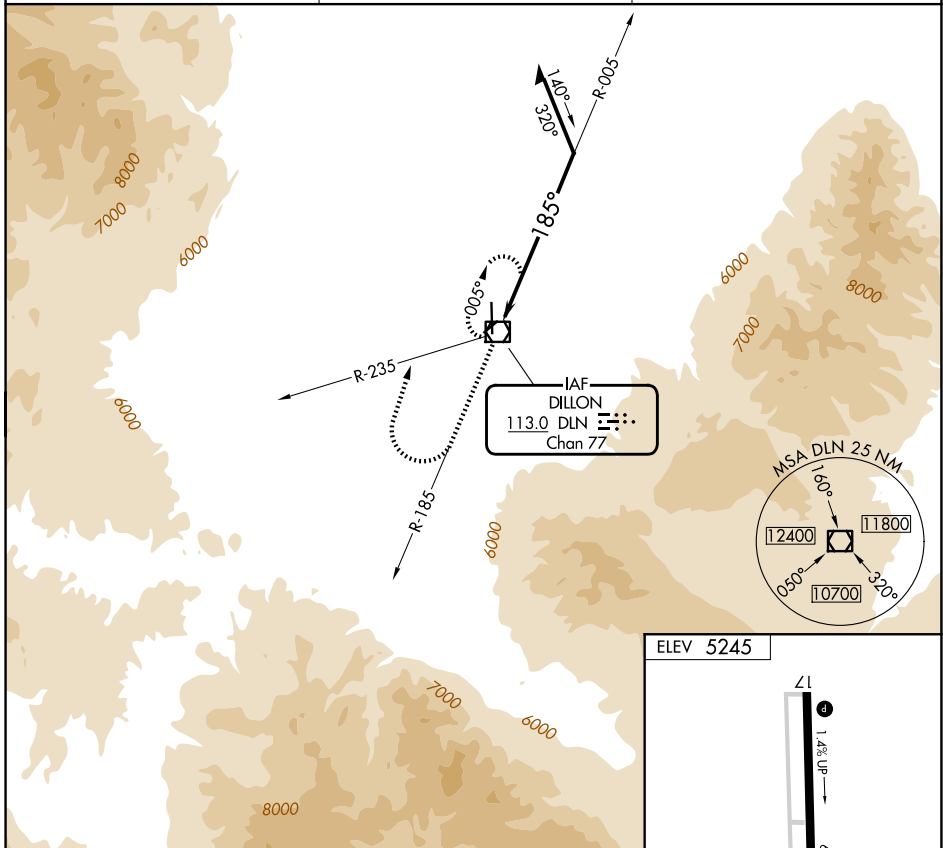

VOR/DME DLN 113.0 Chan 77	APP CRS 185°	Rwy Ldg TDZE Apt Elev 5245	N/A N/A 5245
--	------------------------	--------------------------------------	---

VOR-A

DILLON (DLN)

⚠ When local altimeter setting not received, procedure NA.
⚠ Night Landing: Rwy 4, 22, 35 NA. Helicopter visibility reduction below 1 SM not authorized.

MISSED APPROACH: Climb to 9000 on DLN VOR/DME R-185 then climbing right turn to 9600 on heading 360° and DLN VOR/DME R-235 to DLN VOR/DME and hold.

ASOS 135.225	SALT LAKE CENTER 132.4 338.3	UNICOM 122.8 (CTAF) 0
------------------------	--	---------------------------------

CATEGORY	A	B	C	D
CIRCLING	8100-1¼ 2855 (2900-1¼)	8100-1½ 2855 (2900-1½)	8100-3	2855 (2900-3)

NW-1, 16 APR 2026 to 14 MAY 2026

NW-1, 16 APR 2026 to 14 MAY 2026