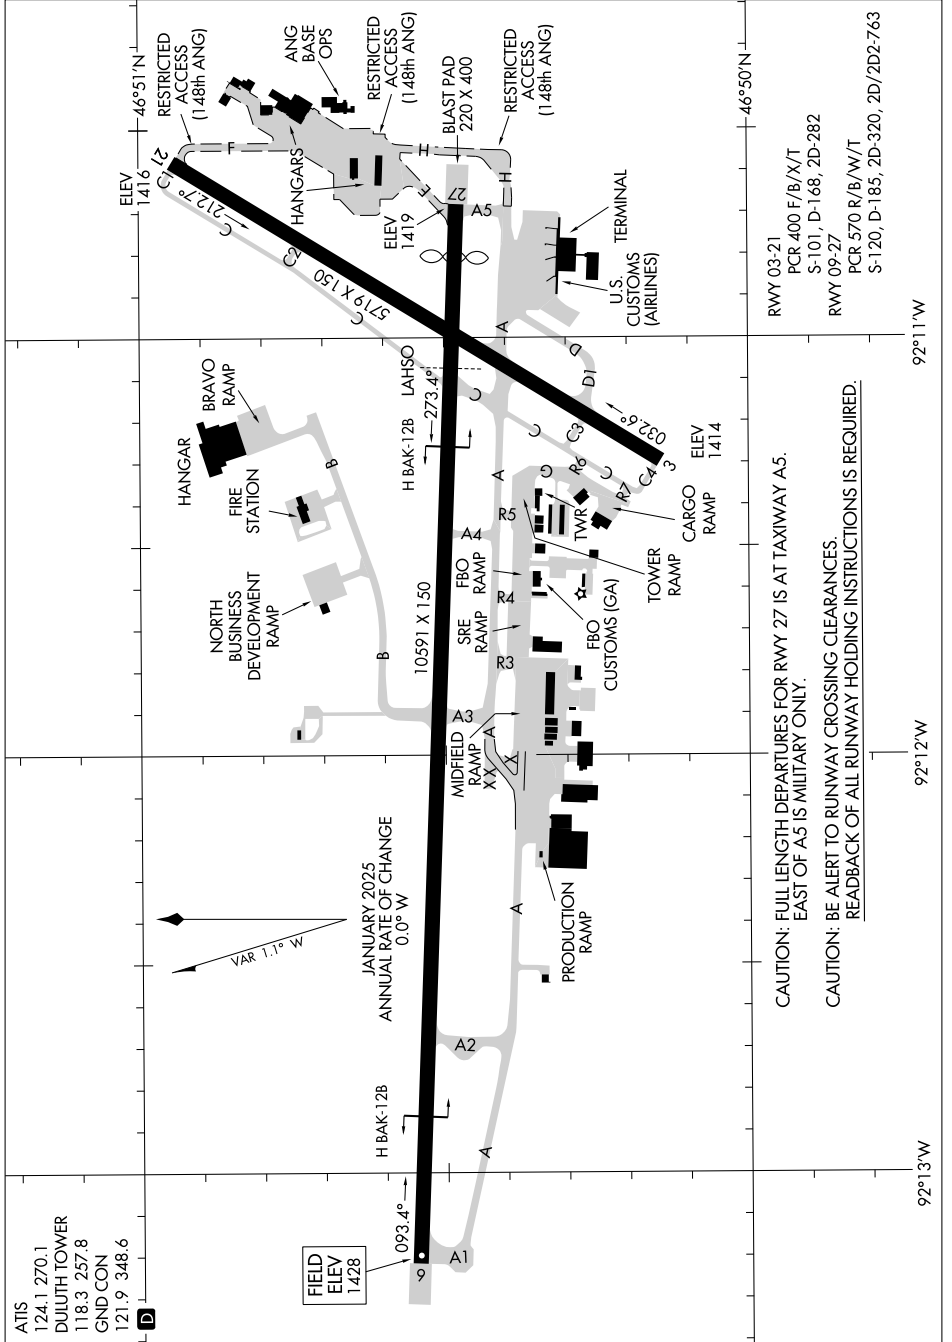

AIRPORT DIAGRAM

AL-125 (FAA)

DULUTH INTL (DLH)
DULUTH, MINNESOTA

NC-1, 16 APR 2026 to 14 MAY 2026

AIRPORT DIAGRAM

DULUTH, MINNESOTA
DULUTH INTL (DLH)

NC-1, 16 APR 2026 to 14 MAY 2026