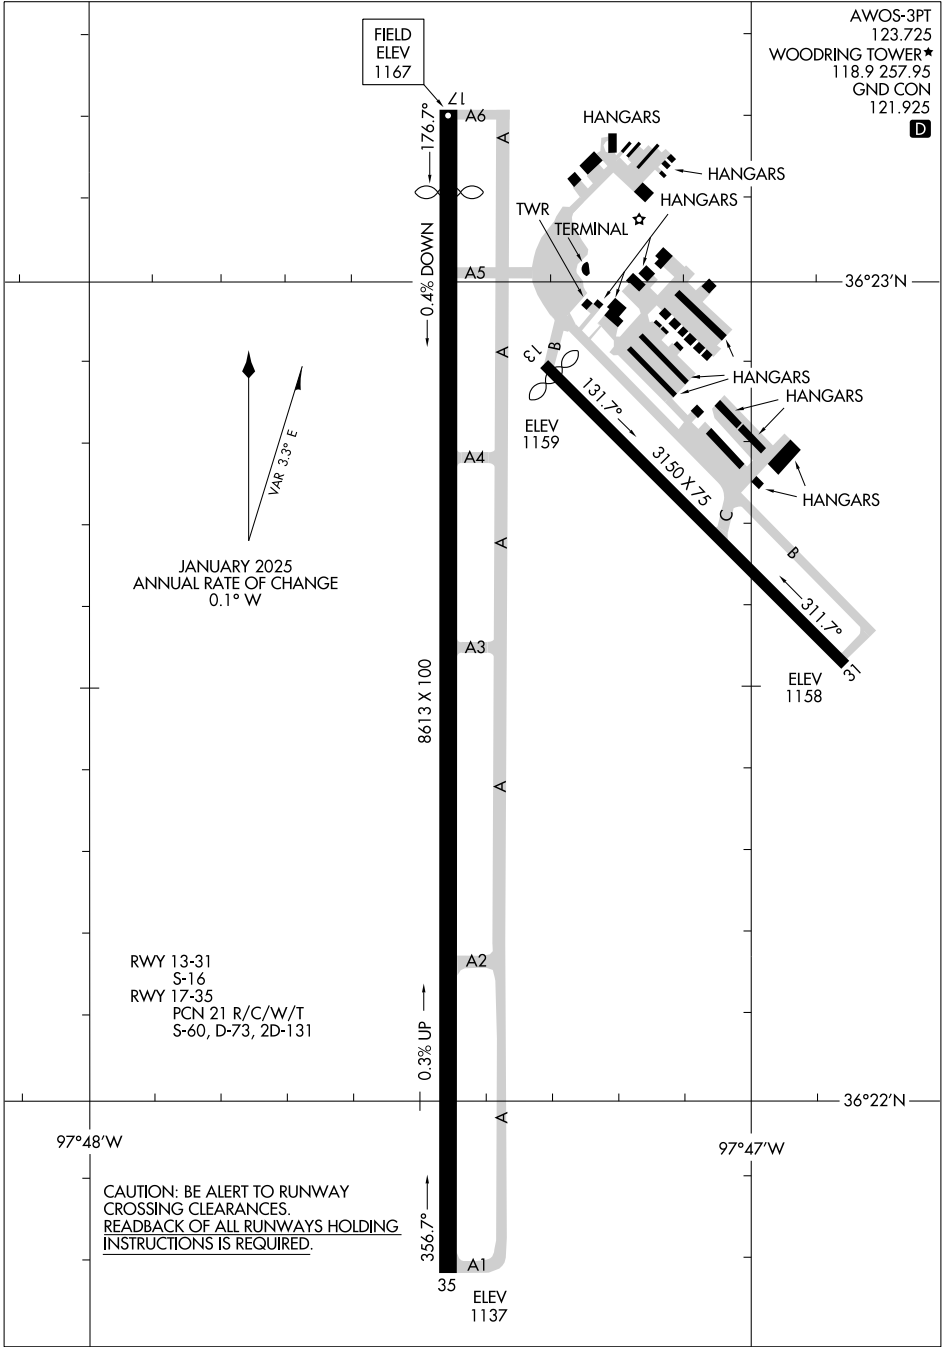

AIRPORT DIAGRAM

AL-136 (FAA)

ENID WOODRING RGNL (WDG)
ENID, OKLAHOMA

AWOS-3PT
123.725
WOODRING TOWER★
118.9 257.95
GND CON
121.925

SC-1, 16 APR 2026 to 14 MAY 2026

SC-1, 16 APR 2026 to 14 MAY 2026

AIRPORT DIAGRAM