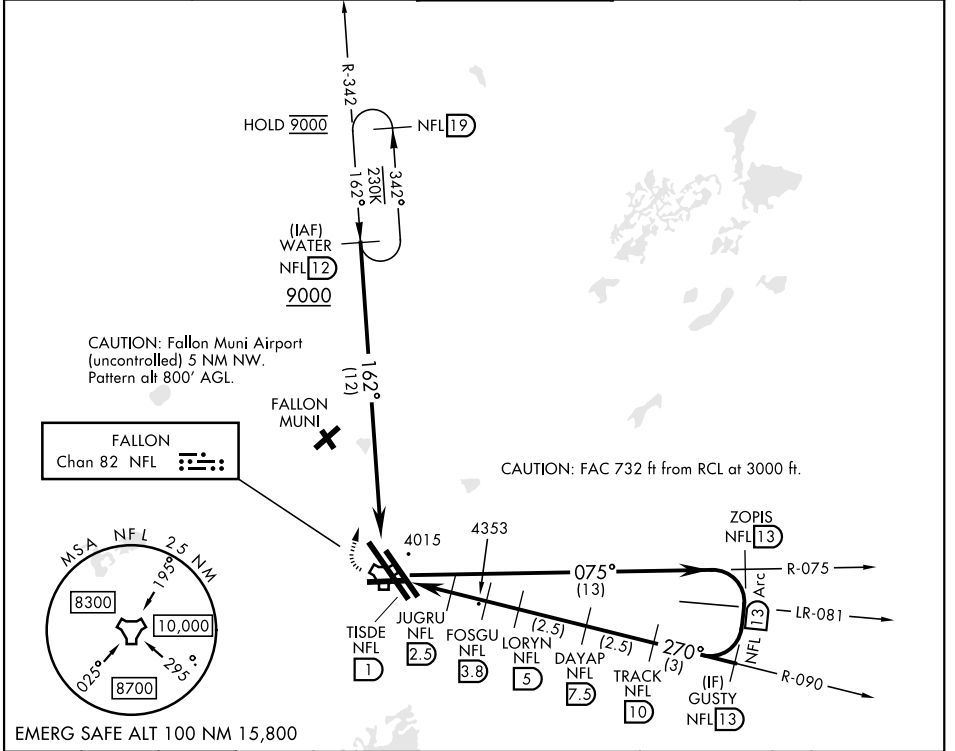

FALLON, NEVADA

TACAN RWY 25

TACAN NFL Chan 82	APCH CRS 270°	Rwy ldg TDZE Arpt Elev 7002 3928 3935
-----------------------------	-------------------------	---

[USN]

FALLON NAS (VAN VOORHIS FLD) (KNFL)

MISSED APPROACH: Climb to 8000 direct NFL TACAN, and right turn on heading 027° and NFL R-342 to WATER and hold, continue climb-in-hold to 8000.

ATIS ★ 370.925	NAVY FALLON APP CON ★ 120.85 360.2	NAVY FALLON TOWER ★ 119.25 340.2	GND CON 251.15	ASR/PAR
--------------------------	--	--	--------------------------	---------

ELEV	3935	TDZE	3928
------	------	------	------

CATEGORY	A	B	C	D
S-25	4280-1	352	(400-1)	

HIRL all rwys

FALLON, NEVADA

39°25'N-118°42'W FALLON NAS (VAN VOORHIS FLD) (KNFL)

Orig 02OCT25

TACAN RWY 25

SW-4, 16 APR 2026 to 14 MAY 2026

SW-4, 16 APR 2026 to 14 MAY 2026