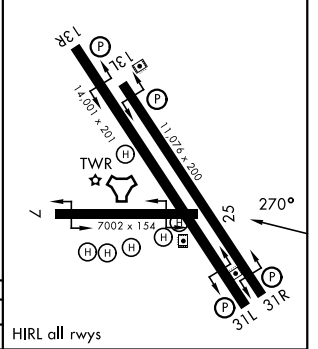

FALLON, NEVADA

TACAN RWY 25

TACAN NFL Chan 82	APCH CRS 270°	Rwy ldg TDZE Arpt Elev 7002 3928 3935
-----------------------------	-------------------------	---

[USN]

FALLON NAS (VAN VOORHIS FLD) (KNFL)

MISSED APPROACH: Climb to 8000 direct NFL TACAN, and right turn on heading 027° and NFL R-342 to WATER and hold, continue climb-in-hold to 8000.

ATIS ★ 370.925	NAVY FALLON APP CON ★ 120.85 360.2	NAVY FALLON TOWER ★ 119.25 340.2	GND CON 251.15	ASR/PAR
--------------------------	--	--	--------------------------	---------

ELEV	3935	TDZE	3928
------	------	------	------

CATEGORY	A	B	C	D
S-25	4280-1	352	(400-1)	

HIRL all rwys

FALLON, NEVADA

39°25'N-118°42'W FALLON NAS (VAN VOORHIS FLD) (KNFL)

Orig 02OCT25

TACAN RWY 25

SW-4, 16 APR 2026 to 14 MAY 2026

SW-4, 16 APR 2026 to 14 MAY 2026