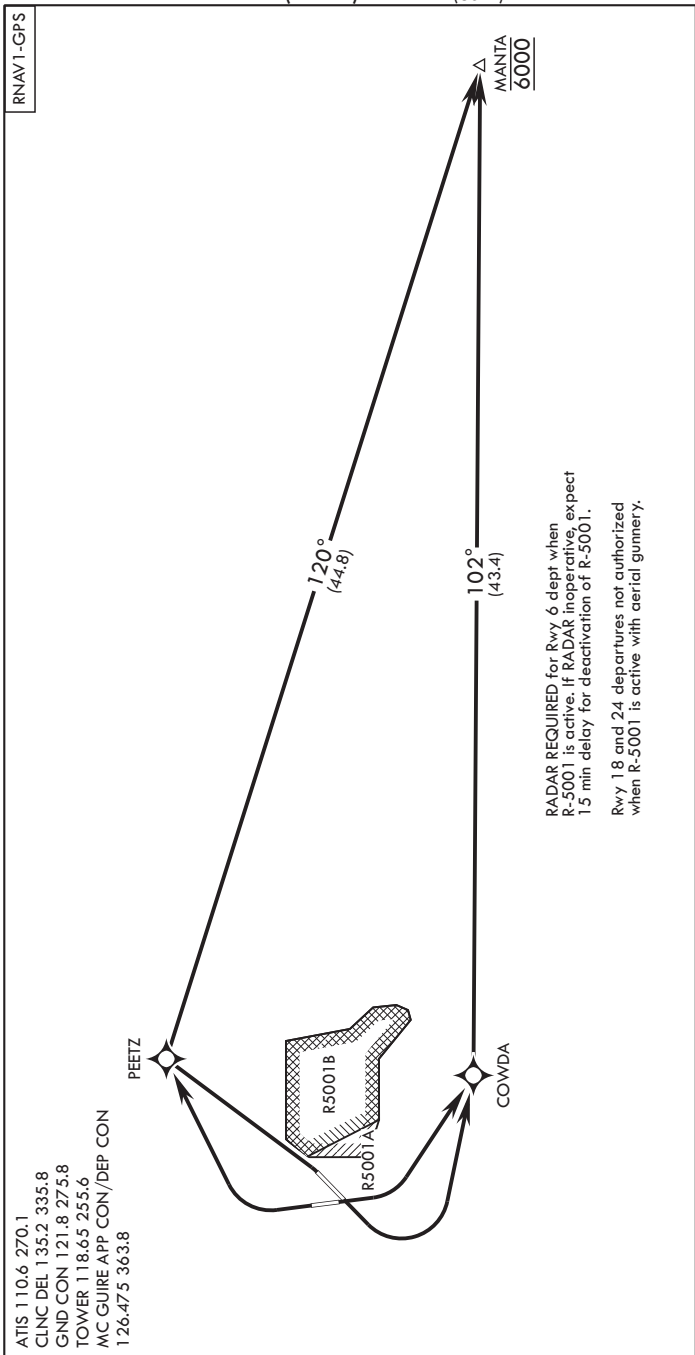

MANTA TWO DEPARTURE (RNAV)

-(USAF)

WRIGHTSTOWN, NEW JERSEY

DEPARTURE ROUTE DESCRIPTION

- ▼ TAKEOFF RWY 06: Climb direct PEETZ, thence...
- TAKEOFF RWY 18: Climbing left turn direct COWDA, thence...
- TAKEOFF RWY 24: Climbing left turn direct COWDA, thence...
- TAKEOFF RWY 36: Climbing right turn direct PEETZ, thence...
- ...track and climb as depicted. Maintain 6000 or higher as assigned.

MANTA TWO DEPARTURE (RNAV)

Amdt 3 15MAY25

WRIGHTSTOWN, NEW JERSEY

MC GUIRE FLD (JOINT BASE MC GUIRE DIX LAKEHURST) (KWRI)

NE-2, 16 APR 2026 to 14 MAY 2026

NE-2, 16 APR 2026 to 14 MAY 2026