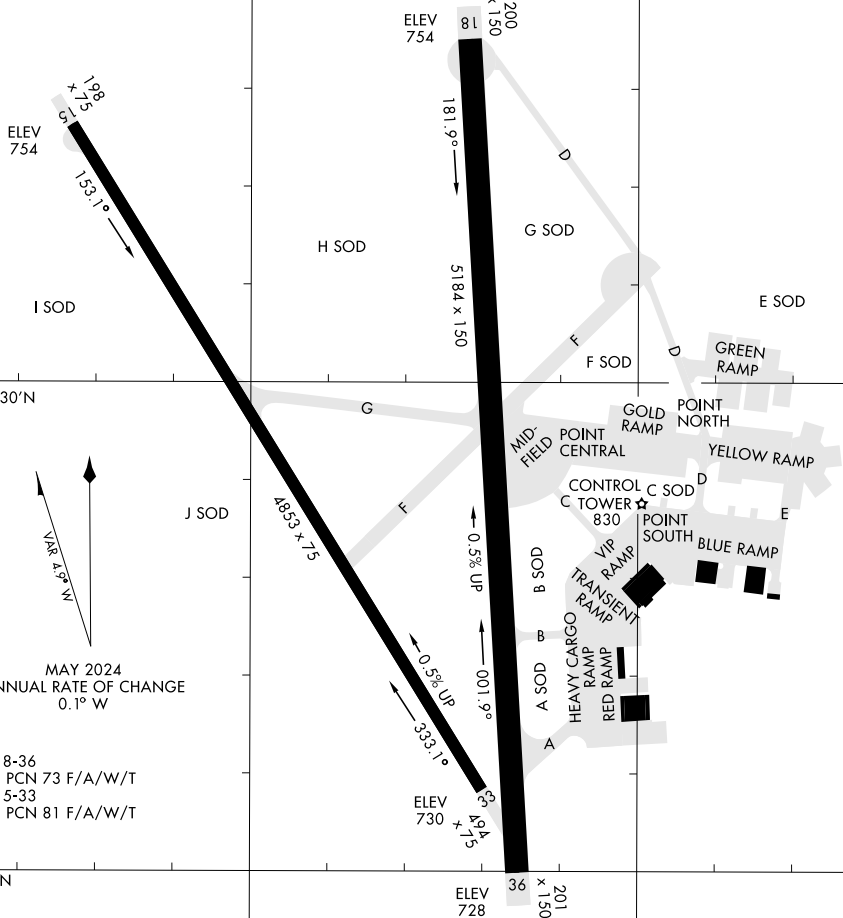

24137

# AIRPORT DIAGRAM

[USA]

GODMAN AAF (KFTK)

FORT KNOX, KENTUCKY

ATIS 109.6  
 TOWER ★  
 133.35  
 GND CON  
 121.9 239.3

FIELD ELEV 754
----------------------

85°58.30'W

W 85°58'

37°55'N

37°54.30'N

37°54'N

SE-1, 16 APR 2026 to 14 MAY 2026

SE-1, 16 APR 2026 to 14 MAY 2026

MAY 2024  
 ANNUAL RATE OF CHANGE  
 0.1° W

Rwy 18-36  
 PCN 73 F/A/W/T  
 Rwy 15-33  
 PCN 81 F/A/W/T

# AIRPORT DIAGRAM

FORT KNOX, KENTUCKY

GODMAN AAF (KFTK)