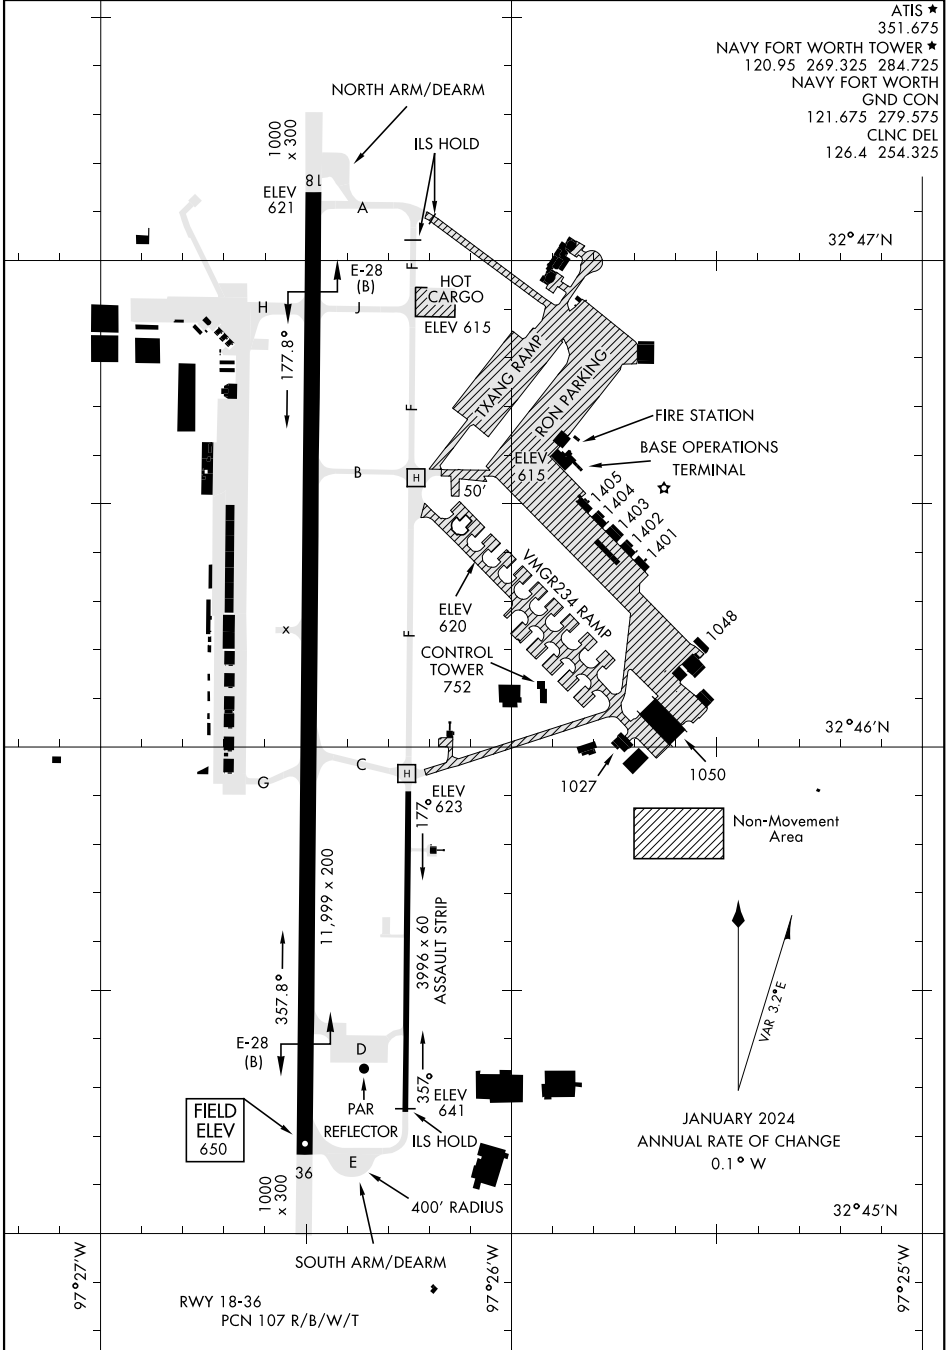

AIRPORT DIAGRAM

FORT WORTH NAS JRB (CARSWELL FLD) (KNFW)

FORT WORTH, TEXAS

[USN]

- ATIS ★ 351.675
- NAVY FORT WORTH TOWER ★ 120.95 269.325 284.725
- NAVY FORT WORTH GND CON 121.675 279.575
- CLNC DEL 126.4 254.325

SC-2, 16 APR 2026 to 14 MAY 2026

SC-2, 16 APR 2026 to 14 MAY 2026

AIRPORT DIAGRAM

FORT WORTH, TEXAS

FORT WORTH NAS JRB (CARSWELL FLD) (KNFW)