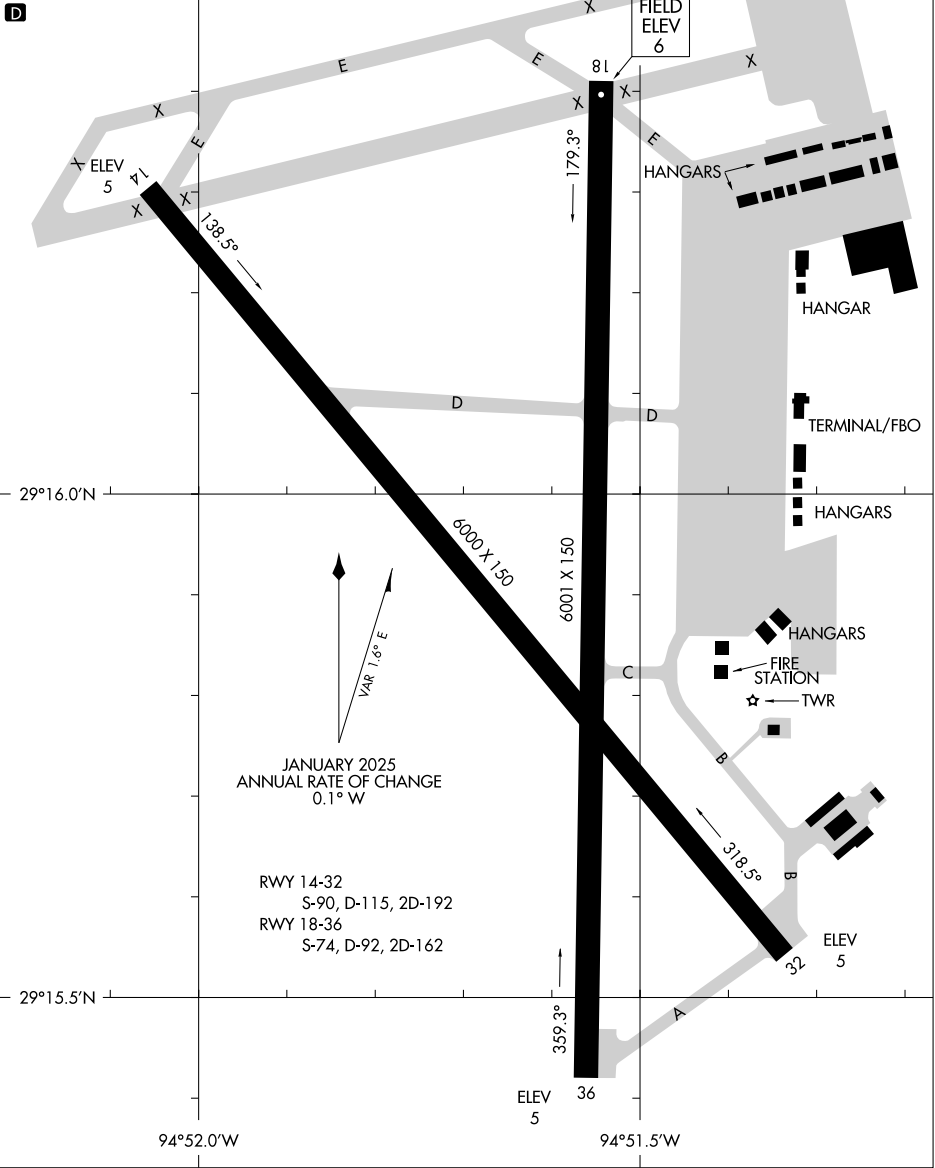

25331

# AIRPORT DIAGRAM

SCHOLES INTL AT GALVESTON (GLS)  
GALVESTON, TEXAS

AL-164 (FAA)

ASOS  
123.950  
GALVESTON TOWER ★  
120.575  
GND CON  
118.625  
CLNC DEL (When Tower Closed)  
135.35 29°16.5'N

CAUTION: BE ALERT TO RUNWAY CROSSING CLEARANCES.  
READBACK OF ALL RUNWAY HOLDING INSTRUCTIONS IS REQUIRED.

SC-5, 16 APR 2026 to 14 MAY 2026

SC-5, 16 APR 2026 to 14 MAY 2026

# AIRPORT DIAGRAM

25331

SCHOLES INTL AT GALVESTON (GLS)  
GALVESTON, TEXAS