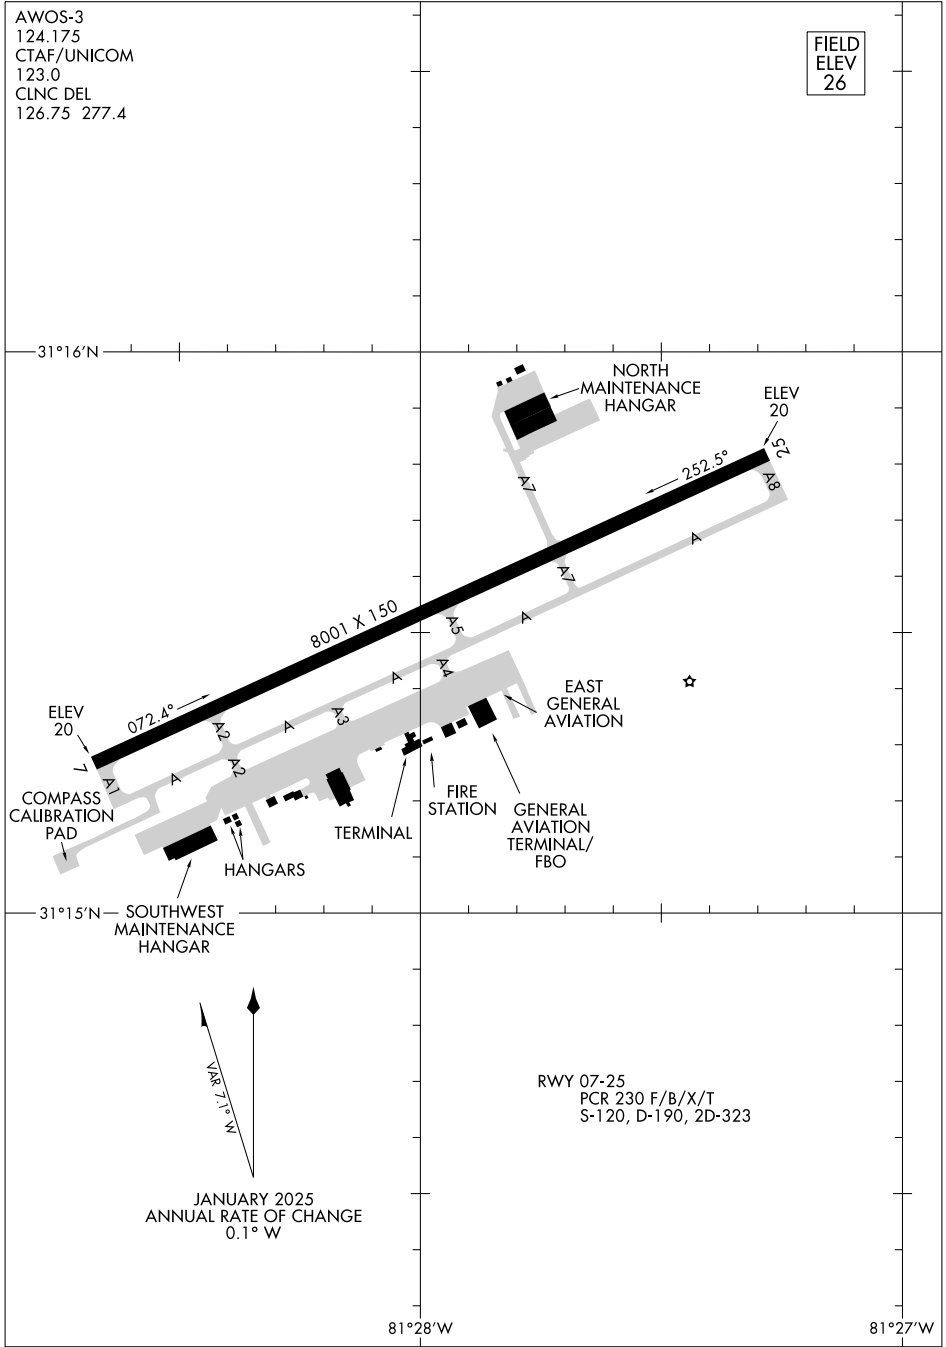

25107

AIRPORT DIAGRAM

BRUNSWICK GOLDEN ISLES (BQK)

BRUNSWICK, GEORGIA

AL-167 (FAA)

AWOS-3
124.175
CTAF/UNICOM
123.0
CLNC DEL
126.75 277.4

FIELD
ELEV
26

SE-4, 16 APR 2026 to 14 MAY 2026

SE-4, 16 APR 2026 to 14 MAY 2026

AIRPORT DIAGRAM

25107

BRUNSWICK, GEORGIA

BRUNSWICK GOLDEN ISLES (BQK)