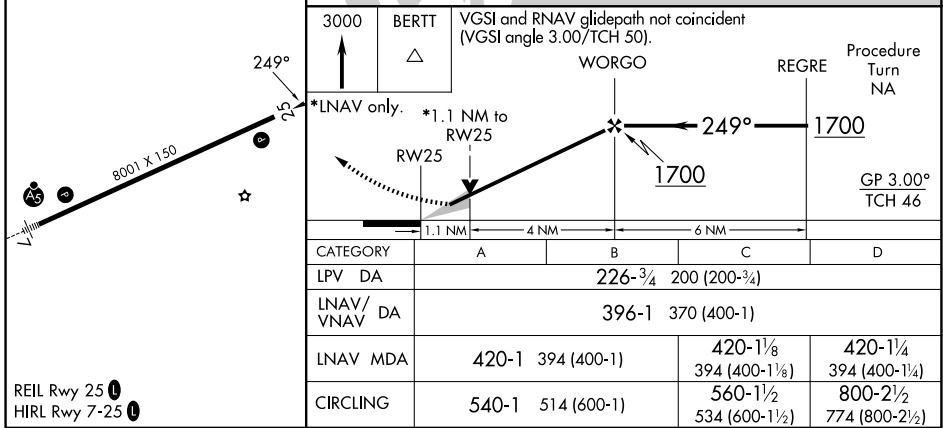

WAAS CH 61201 W25A	APP CRS 249°	Rwy Ldg TDZE Apt Elev	8001 26 26
--	------------------------	-----------------------------	---------------------------------------

RNAV (GPS) RWY 25

BRUNSWICK GOLDEN ISLES (BQK)

RNP APCH.	MISSED APPROACH: Climb to 3000 direct BERTT and hold.
<p>For uncompensated Baro-VNAV systems, LNAV/VNAV NA below -15°C or above 54°C.</p>	

AWOS-3 124.175	JACKSONVILLE CENTER 126.75 277.4	UNICOM 123.0 (CTAF) 0
--------------------------	--	---------------------------------

ELEV 26	TDZE 26
---------	---------

SE-4, 16 APR 2026 to 14 MAY 2026

SE-4, 16 APR 2026 to 14 MAY 2026