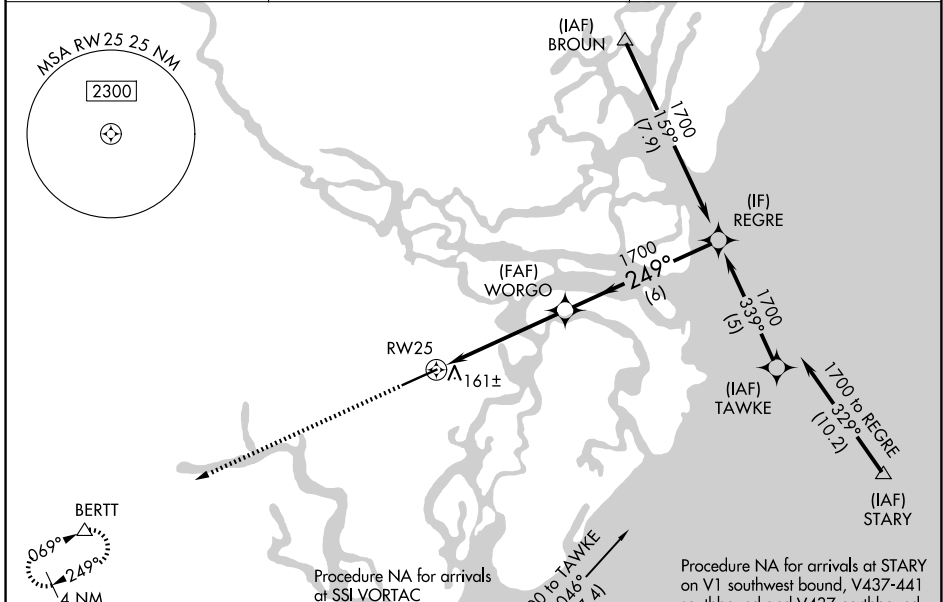

WAAS CH 61201 W25A	APP CRS 249°	Rwy Ldg TDZE Apt Elev	8001 26 26
--	------------------------	-----------------------------	---------------------------------------

RNAV (GPS) RWY 25

BRUNSWICK GOLDEN ISLES (BQK)

RNP APCH.	MISSED APPROACH: Climb to 3000 direct BERTT and hold.
<p>For uncompensated Baro-VNAV systems, LNAV/VNAV NA below -15°C or above 54°C.</p>	

AWOS-3 124.175	JACKSONVILLE CENTER 126.75 277.4	UNICOM 123.0 (CTAF) 0
--------------------------	--	---------------------------------

ELEV 26	TDZE 26
---------	---------

SE-4, 16 APR 2026 to 14 MAY 2026

SE-4, 16 APR 2026 to 14 MAY 2026