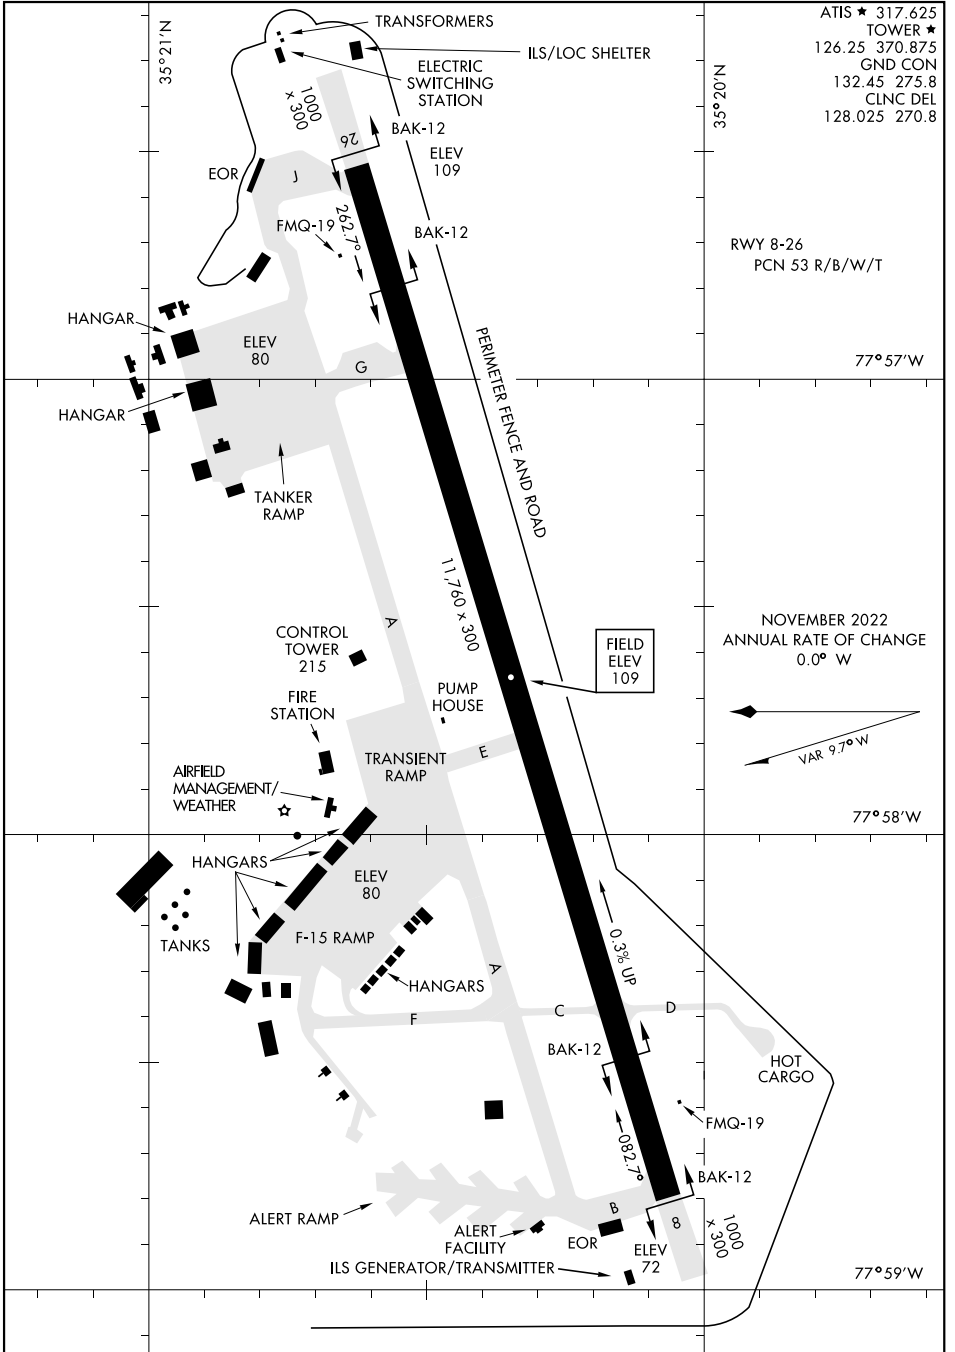

AIRPORT DIAGRAM

SEYMOUR JOHNSON AFB (KGSB)

GOLDSBORO, NORTH CAROLINA

[USAF]

ATIS ★ 317.625
 TOWER ★ 126.25 370.875
 GND CON 132.45 275.8
 CLNC DEL 128.025 270.8

RWY 8-26
 PCN 53 R/B/W/T

NOVEMBER 2022
 ANNUAL RATE OF CHANGE
 0.0° W

SE-2, 16 APR 2026 to 14 MAY 2026

SE-2, 16 APR 2026 to 14 MAY 2026

AIRPORT DIAGRAM

GOLDSBORO, NORTH CAROLINA

SEYMOUR JOHNSON AFB (KGSB)