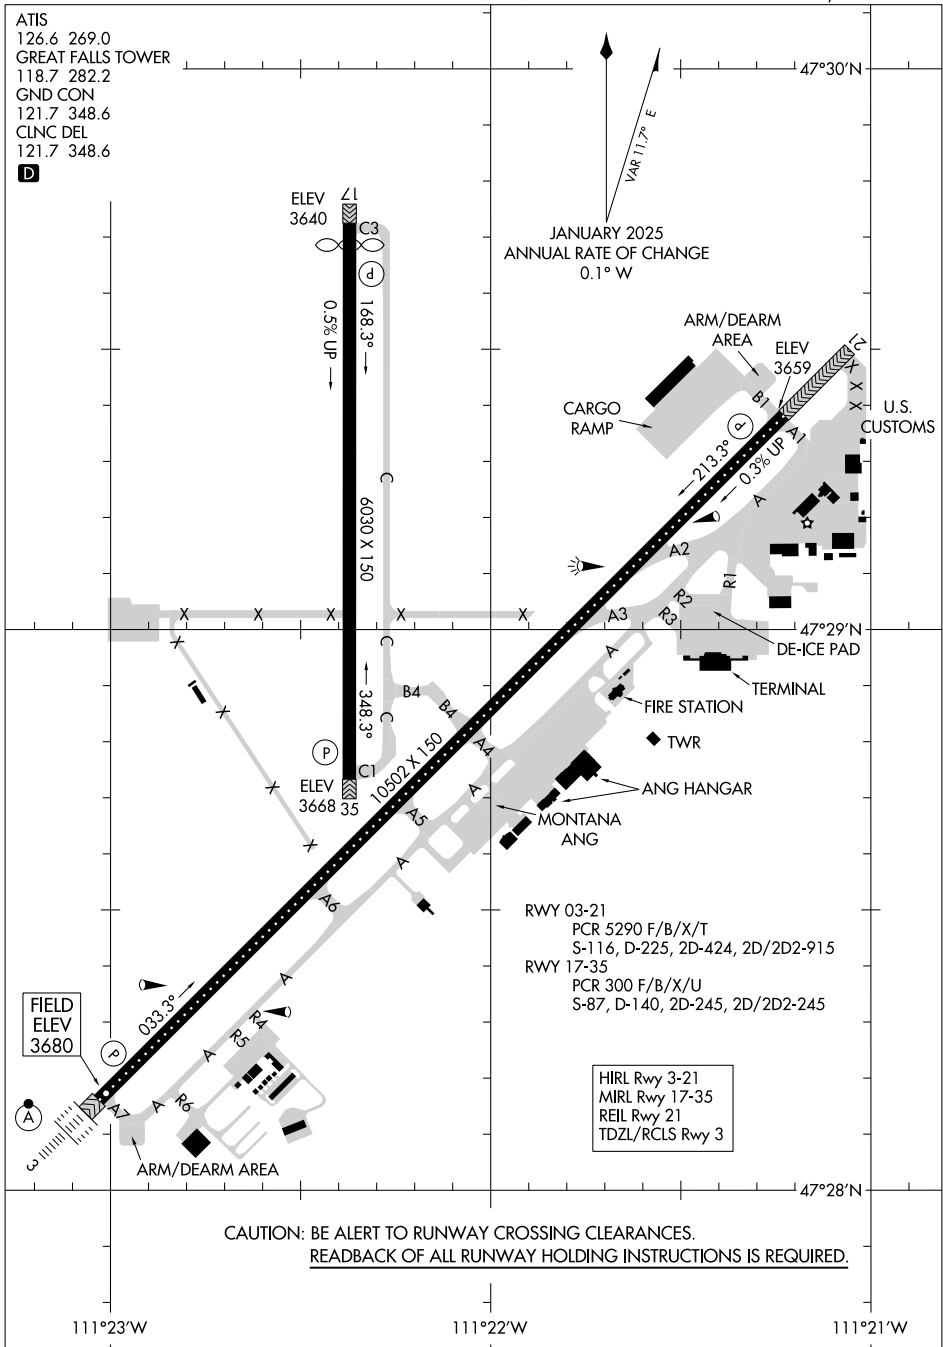

26022

AIRPORT DIAGRAM

AL-177 (FAA)

GREAT FALLS INTL (GTF)
GREAT FALLS, MONTANA

ATIS
 126.6 269.0
 GREAT FALLS TOWER
 118.7 282.2
 GND CON
 121.7 348.6
 CLNC DEL
 121.7 348.6

D

NW-1, 16 APR 2026 to 14 MAY 2026

NW-1, 16 APR 2026 to 14 MAY 2026

CAUTION: BE ALERT TO RUNWAY CROSSING CLEARANCES.
 READBACK OF ALL RUNWAY HOLDING INSTRUCTIONS IS REQUIRED.

AIRPORT DIAGRAM

26022

GREAT FALLS, MONTANA
GREAT FALLS INTL (GTF)