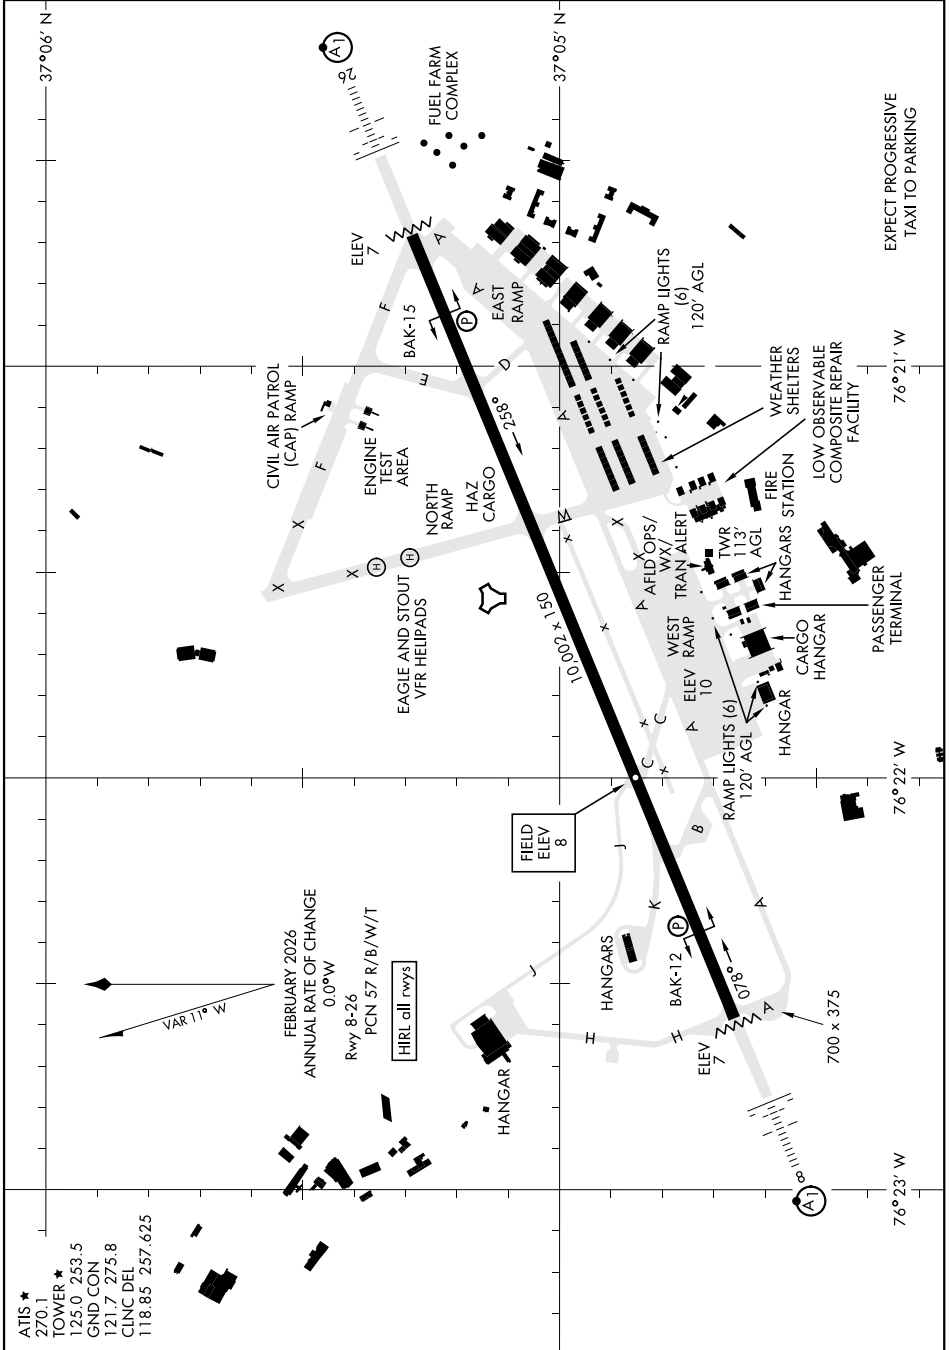

AIRPORT DIAGRAM

[USAF]

LANGLEY AFB (KLF1)

HAMPTON, VIRGINIA

NE-3, 16 APR 2026 to 14 MAY 2026

NE-3, 16 APR 2026 to 14 MAY 2026

AIRPORT DIAGRAM

HAMPTON, VIRGINIA
LANGLEY AFB (KLF1)

- ATIS ★ 270.1
- TOWER ★ 125.0 253.5
- GND CON 121.7 275.8
- CLNC DEL 118.85 257.625